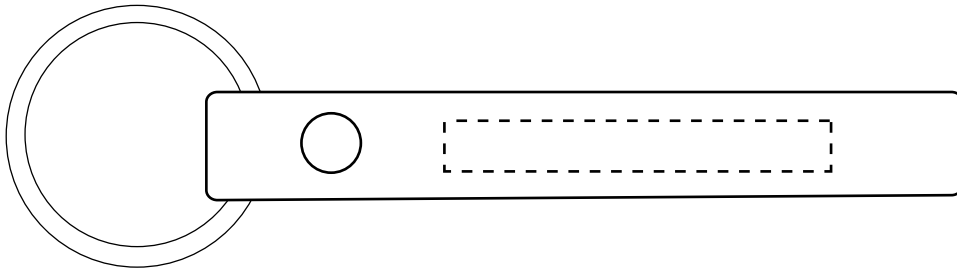

JOB #: XXXXXXXXXXXX
ARTIST: XXXXXXXXXXXX

IMPRINT COLOR: XXXXXXXXXXXX

BOLT

Bolt Soft Touch

Retractable Ballpoint Pen

Purchase Order # XXXXXXXXXX

Dashed line indicates imprint area and will not appear on your product.

JOB: XXXXXXXXXXXX

ARTIST: XXXXXXXXXXXX

IMPRINT COLOR: XXXXXXXXXXXX

PROPAD

Propad Pu Leather Mouse Pad

JOB: XXXXXXXXXXXX
ARTIST: XXXXXXXXXXXX

Purchase Order # XXXXXXXXXX

Dashed line indicates imprint area and will not appear on your product.

IMPRINT AREA: 2 in. W x 2 in. H

PROLOOP

*Pro Loop Pu Leather Keychain
W/ Rubber Seal*

Purchase Order # XXXXXXXXXX
Dashed line indicates imprint area and will not appear on your product.

JOB: XXXXXXXXXXXX
ARTIST: XXXXXXXXXXXX

IMPRINT AREA : 2 in. W x 0.25 in. H

ENLARGED

BLUEBLOCKERS - Blue Light Blocking Glasses

The dashed line will not appear on any finished product; It is meant to denote the maximum imprint area available on this item.
PLEASE NOTE: THIS IS STANDARD RIGHT LOCATION IF WEARING GLASSES