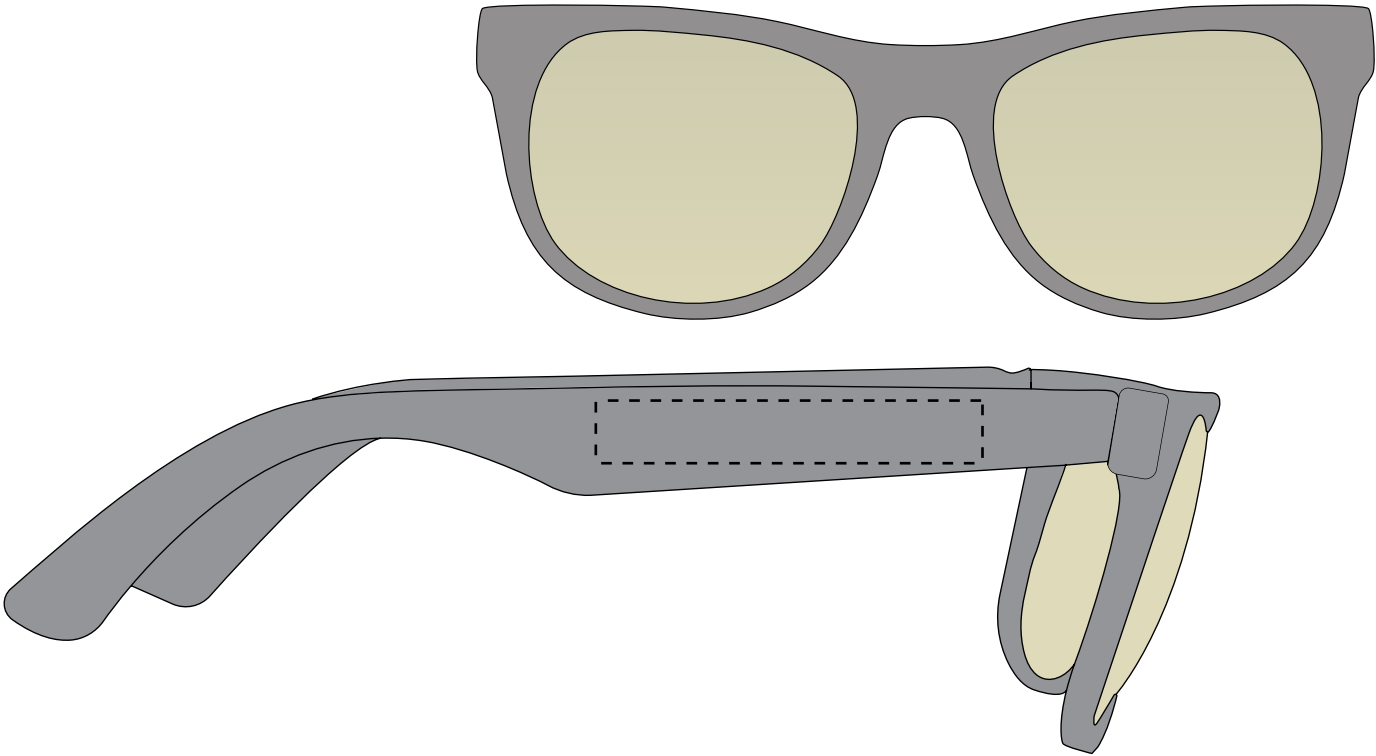

BLUEBLOCKERS - Blue Light Blocking Glasses

The dashed line will not appear on any finished product; It is meant to denote the maximum imprint area available on this item.
PLEASE NOTE: THIS IS STANDARD RIGHT LOCATION IF WEARING GLASSES

JOB: XXXXXXXXXXXX
ARTIST: XXXXXXXXXXXX

PURCHASE ORDER #

XXXXXXXXXX

IMPRINT COLOR 1: XXXXXXXXXXXX

ENLARGED