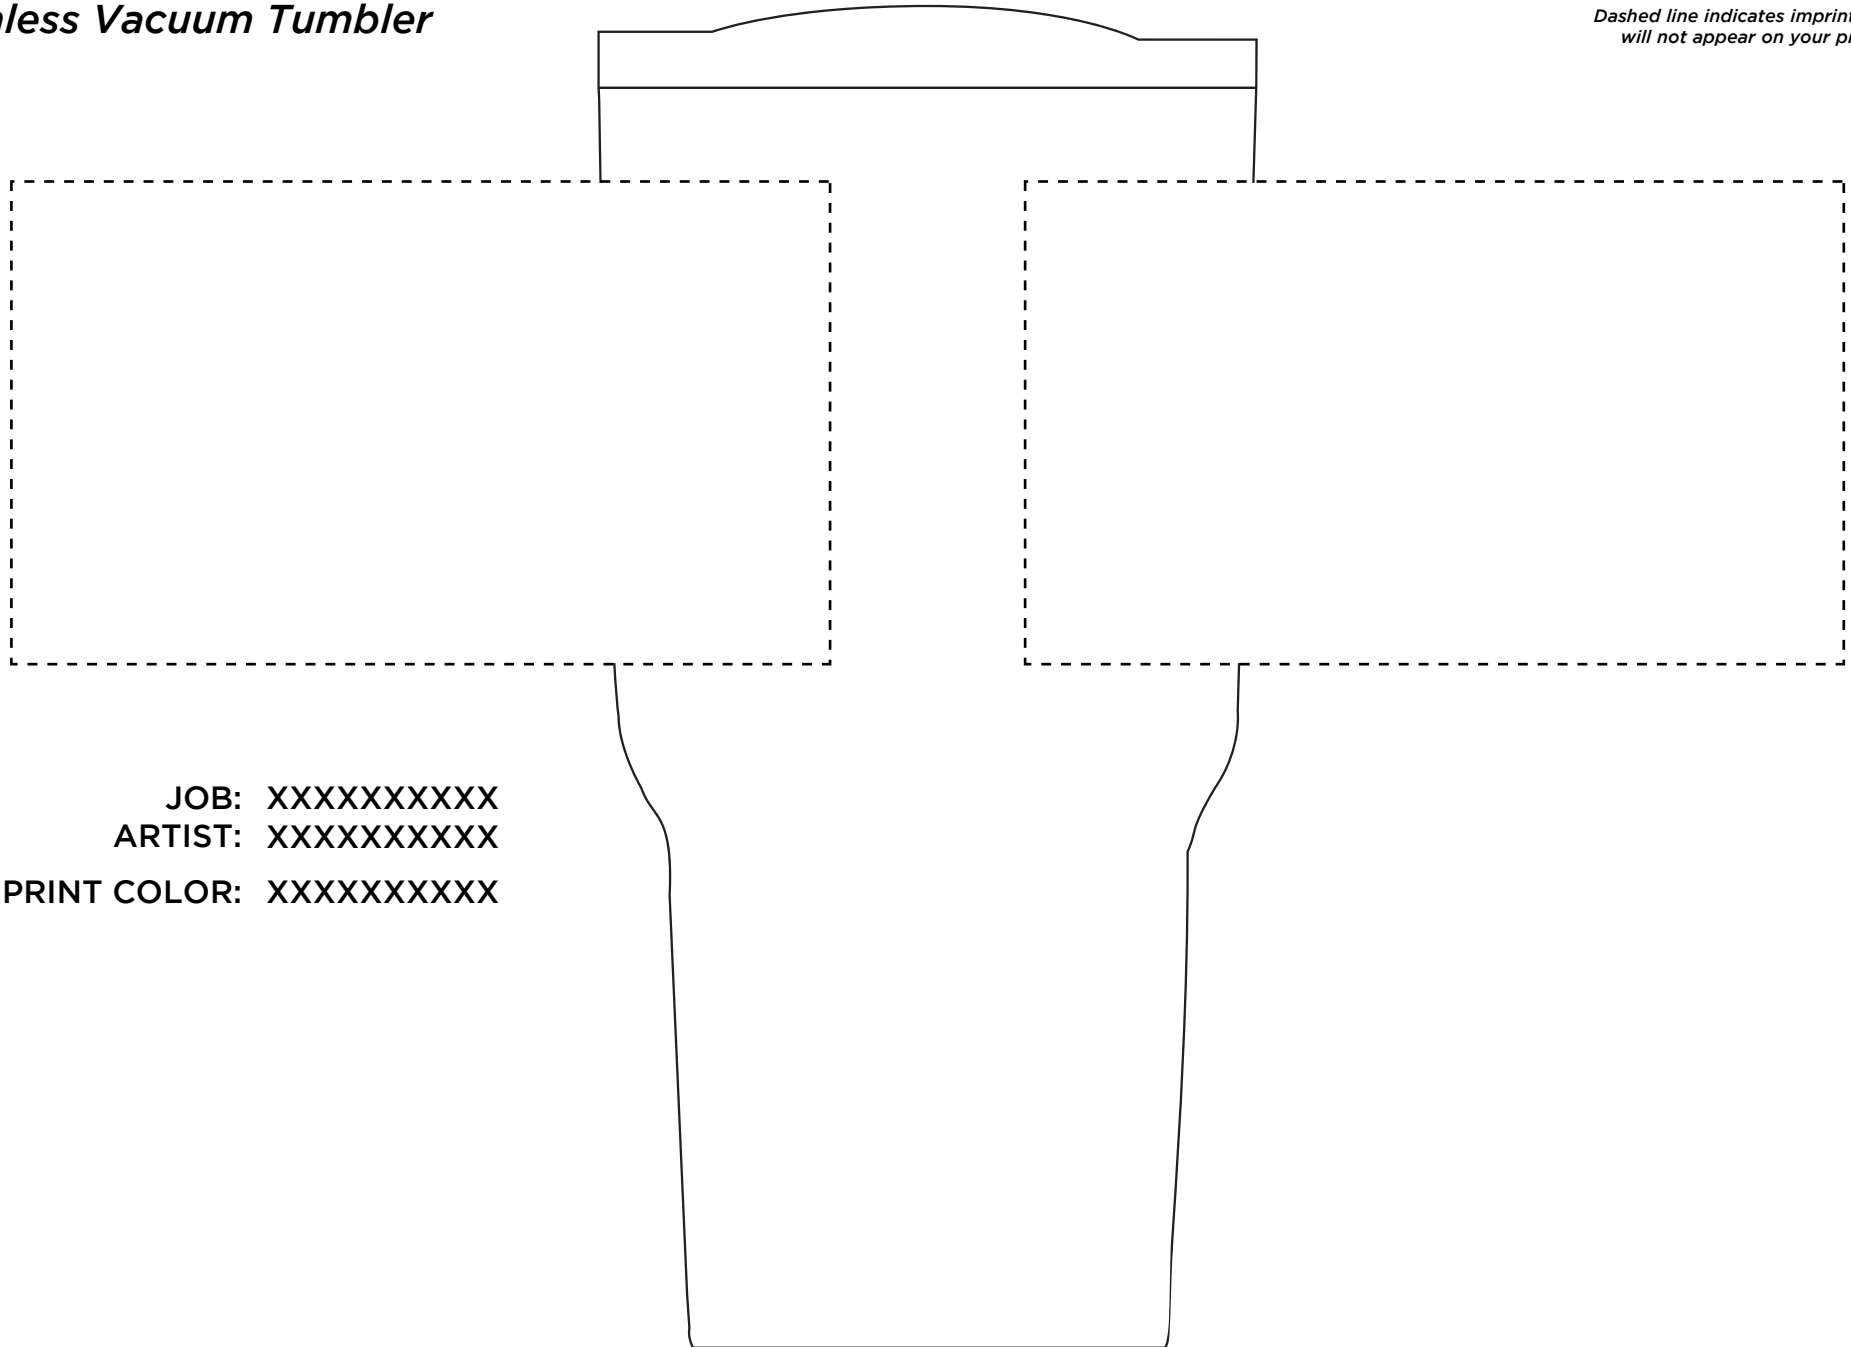

CHIMP20

*Chimp 20 oz Double Wall
Stainless Vacuum Tumbler*

Purchase Order #

XXXXXXXXXXXX

*Dashed line indicates imprint area and
will not appear on your product.*

JOB: XXXXXXXXXXXX

ARTIST: XXXXXXXXXXXX

IMPRINT COLOR: XXXXXXXXXXXX

1518WAFFLE

15" x 18" Waffle Towel
w/ Grommet

JOB: XXXXXXXXXXXX
ARTIST: XXXXXXXXXXXX
IMPRINT 1: XXXXXXXXXXXX
IMPRINT 2: XXXXXXXXXXXX
IMPRINT 3: XXXXXXXXXXXX
IMPRINT 4: XXXXXXXXXXXX

Purchase Order #

XXXXXXXXXX

Dashed line indicates imprint area and will
not appear on your product.

IMPRINT AREA: 11 in. W x 15 in. H

RSGT
Rubberized Stainless Golf Tool

Purchase Order # XXXXXXXXXX
Dashed line indicates imprint area and will not appear on your product.

JOB: XXXXXXXXXXXX
ARTIST: XXXXXXXXXXXX

IMPRINT COLOR 1: XXXXXXXXXXXX

ENLARGED

JOB: XXXXXXXXXXXX
ARTIST: XXXXXXXXXXXX

IMPRINT COLOR 1: XXXXXXXXXXXX

ENLARGED

IMPRINT AREA: 1.25 in W x 1.25 in H