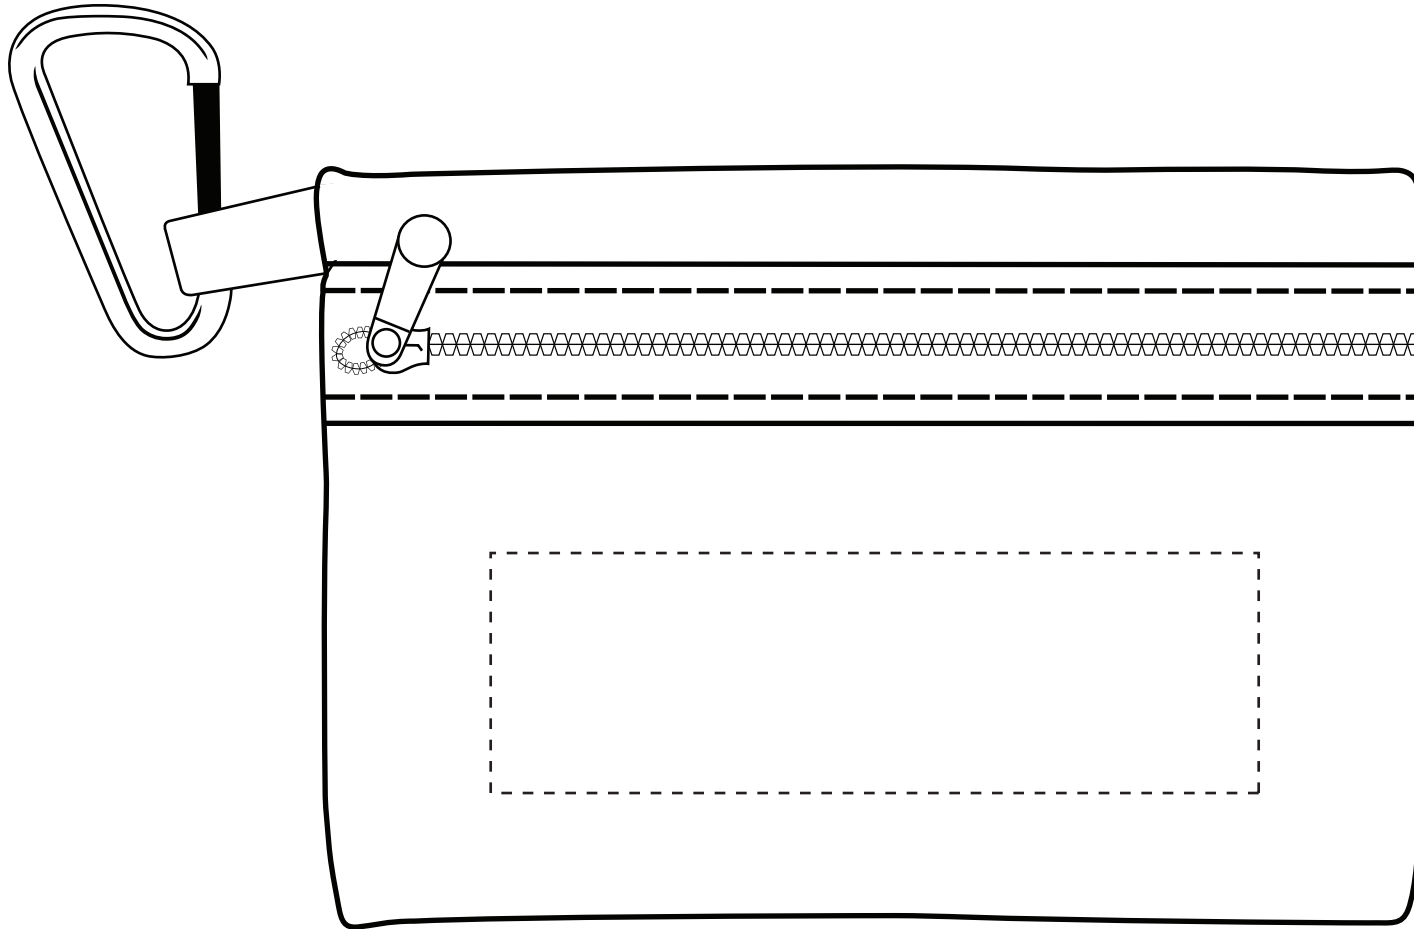

NDBC

Neoprene Ditty Bag
w/ Carabiner

Scale: Actual Size

JOB: XXXXXXXXXXXX
ARTIST: XXXXXXXXXXXX

IMPRINT COLOR: XXXXXXXXXXXX

Purchase Order #

XXXXXXXXXXXX

Dashed line indicates imprint area and
will not appear on your product.

IMPRINT AREA: 4 in. W x 1.25 in. H

234T - 2-3/4" Tall Tee

Purchase Order # XXXXXXXXXX

Dashed line indicates imprint area and will not appear on your product.

JOB: XXXXXXXXXXXX

ARTIST: XXXXXXXXXXXX

IMPRINT COLOR: XXXXXXXXXXXX