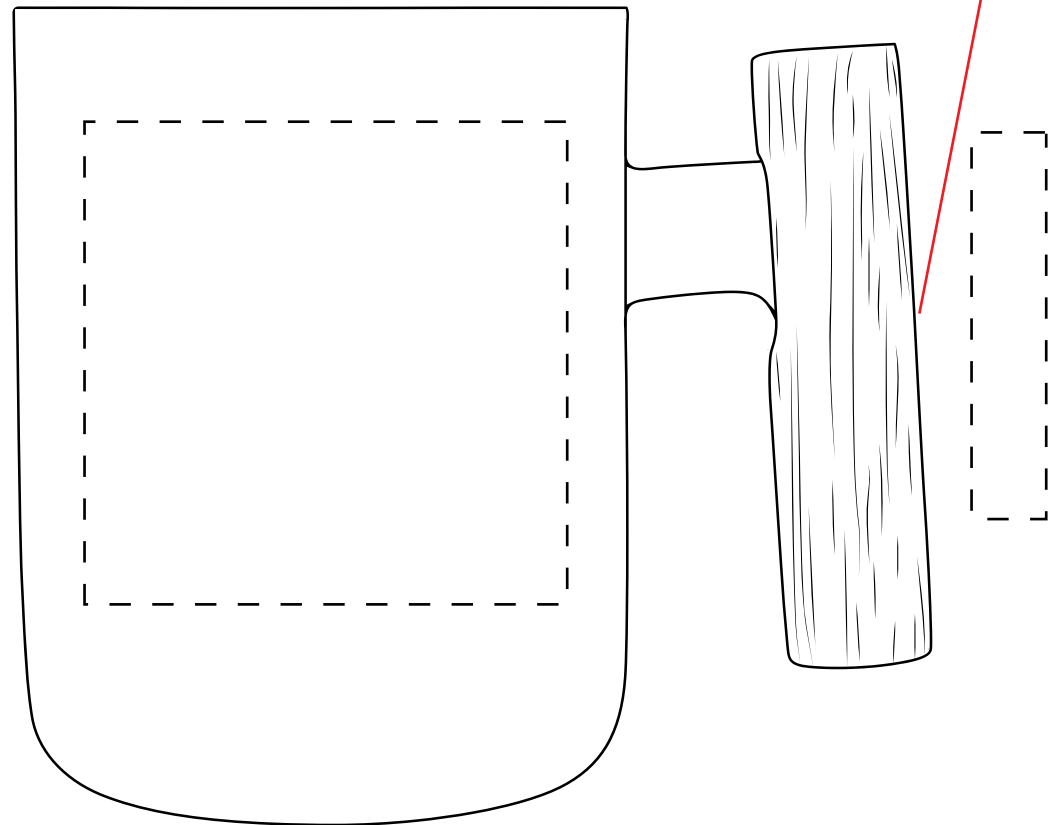

TOKYO

12 Oz Ceramic Mug
w/Wooden Handle

Purchase Order #

XXXXXXXXXXXX

*Dashed line indicates imprint area and
will not appear on your product.*

JOB: XXXXXXXXXXXX
ARTIST: XXXXXXXXXXXX

IMPRINT COLOR: XXXXXXXXXXXX

CUP IMPRINT AREA: 2.5 in. W x 2.5 in. H
HANDLE IMPRINT AREA: 2 in. W x 0.375 in. H (OPTIONAL)