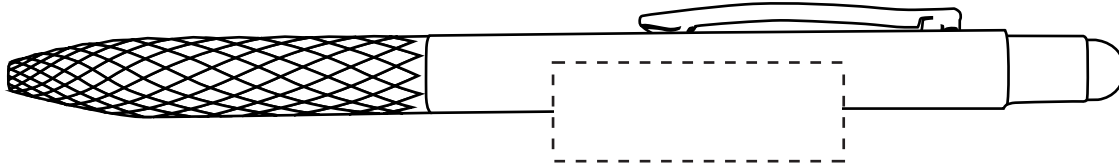

TETRA

Soft Touch Aluminum
Stylus Pen w/Plastic Grip

Purchase Order # XXXXXXXXXX

Dashed line indicates imprint area and will not appear on your product.

JOB: XXXXXXXXXXXX
ARTIST: XXXXXXXXXXXX

IMPRINT COLOR: XXXXXXXXXXXX

TETRA

Soft Touch Aluminum
Stylus Pen w/Plastic Grip
(LASER ENGRAVED)

Purchase Order # XXXXXXXXXX

Dashed line indicates imprint area and will not appear on your product.

JOB: XXXXXXXXXXXX
ARTIST: XXXXXXXXXXXX

IMPRINT COLOR: LASER ENGRAVED