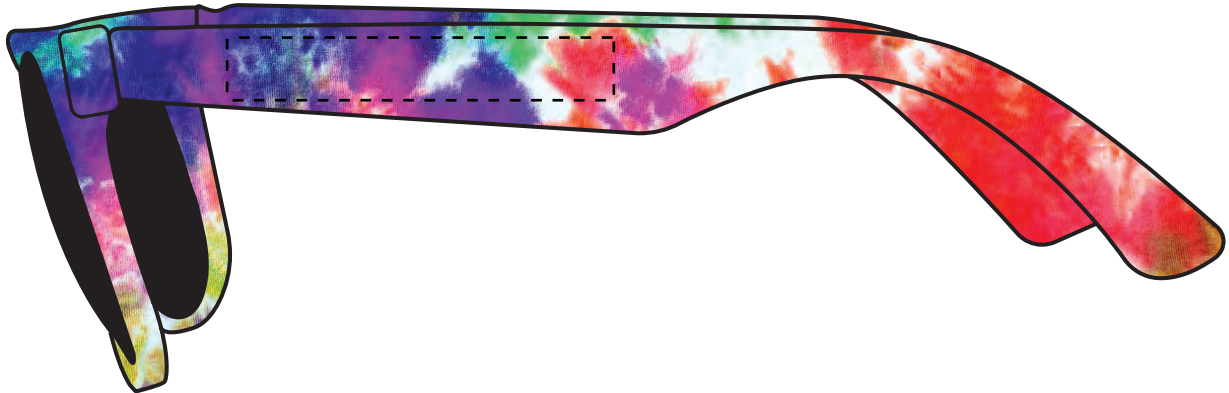

TDS

Tie Dye Sunglasses
(RIGHT NAPLE STANDARD)

Purchase Order #

XXXXXXXXXXXX

Dashed line indicates imprint area and will not appear on your product.

JOB: XXXXXXXXXXXX

ARTIST: XXXXXXXXXXXX

IMPRINT COLOR 1: XXXXXXXXXXXX

NOTE: TIE DIE COLORS ARE FOR REPRESENTATION OF ITEM AND ARE NOT EXACT

ENLARGED

IMPRINT AREA: 2 in W x.3125 in H

TDS

Tie Dye Sunglasses
(LEFT NAPLE OPTIONAL)

Purchase Order #

XXXXXXXXXXXX

Dashed line indicates imprint area and will not appear on your product.

JOB: XXXXXXXXXXXX

ARTIST: XXXXXXXXXXXX

IMPRINT COLOR 1: XXXXXXXXXXXX

NOTE: TIE DIE COLORS ARE FOR REPRESENTATION OF ITEM AND ARE NOT EXACT

ENLARGED

IMPRINT AREA: 2 in W x.3125 in H