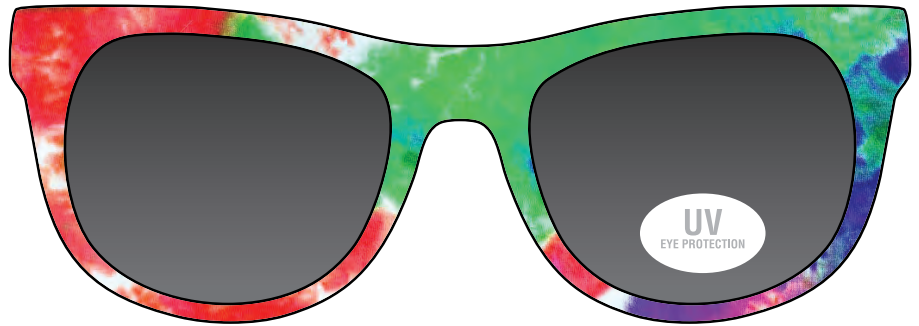

TDS

Tie Dye Sunglasses
(RIGHT NAPLE STANDARD)

Purchase Order #

XXXXXXXXXXXX

Dashed line indicates imprint area and will not appear on your product.

JOB: XXXXXXXXXXXX

ARTIST: XXXXXXXXXXXX

IMPRINT COLOR 1: XXXXXXXXXXXX

NOTE: TIE DIE COLORS ARE FOR REPRESENTATION OF ITEM AND ARE NOT EXACT

ENLARGED

IMPRINT AREA: 2 in W x.3125 in H

TDS

Tie Dye Sunglasses
(LEFT NAPLE OPTIONAL)

Purchase Order #

XXXXXXXXXXXX

Dashed line indicates imprint area and will not appear on your product.

JOB: XXXXXXXXXXXX

ARTIST: XXXXXXXXXXXX

IMPRINT COLOR 1: XXXXXXXXXXXX

NOTE: TIE DIE COLORS ARE FOR REPRESENTATION OF ITEM AND ARE NOT EXACT

ENLARGED

IMPRINT AREA: 2 in W x.3125 in H