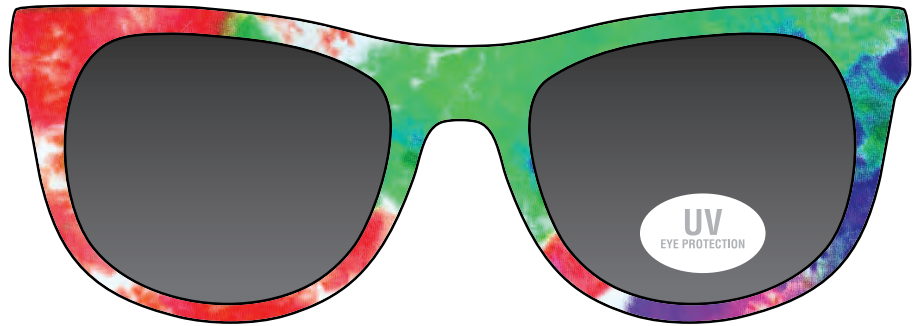

TDS

Tie Dye Sunglasses
(RIGHT NAPLE STANDARD)

Purchase Order #

XXXXXXXXXXXX

Dashed line indicates imprint area and will not appear on your product.

JOB: XXXXXXXXXXXX

ARTIST: XXXXXXXXXXXX

IMPRINT COLOR 1: XXXXXXXXXXXX

NOTE: TIE DIE COLORS ARE FOR REPRESENTATION OF ITEM AND ARE NOT EXACT

ENLARGED

IMPRINT AREA: 2 in W x.3125 in H

TDS

Tie Dye Sunglasses
(LEFT NAPLE OPTIONAL)

Purchase Order #

XXXXXXXXXXXX

Dashed line indicates imprint area and will not appear on your product.