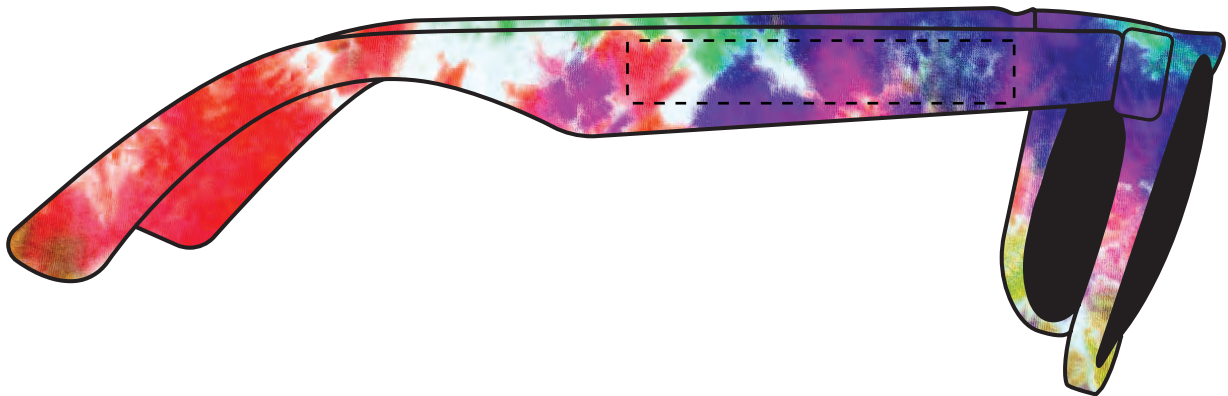

TDS

Tie Dye Sunglasses
(RIGHT NAPLE STANDARD)

Purchase Order #

XXXXXXXXXXXX

Dashed line indicates imprint area and will not appear on your product.

JOB: XXXXXXXXXXXX

ARTIST: XXXXXXXXXXXX

IMPRINT COLOR 1: XXXXXXXXXXXX

NOTE: TIE DIE COLORS ARE FOR REPRESENTATION OF ITEM AND ARE NOT EXACT

ENLARGED

IMPRINT AREA: 2 in W x.3125 in H

TDS

Tie Dye Sunglasses
(LEFT NAPLE OPTIONAL)

Purchase Order #

XXXXXXXXXXXX

Dashed line indicates imprint area and will not appear on your product.

JOB: XXXXXXXXXXXX

ARTIST: XXXXXXXXXXXX

IMPRINT COLOR 1: XXXXXXXXXXXX

NOTE: TIE DIE COLORS ARE FOR REPRESENTATION OF ITEM AND ARE NOT EXACT

ENLARGED

IMPRINT AREA: 2 in W x.3125 in H