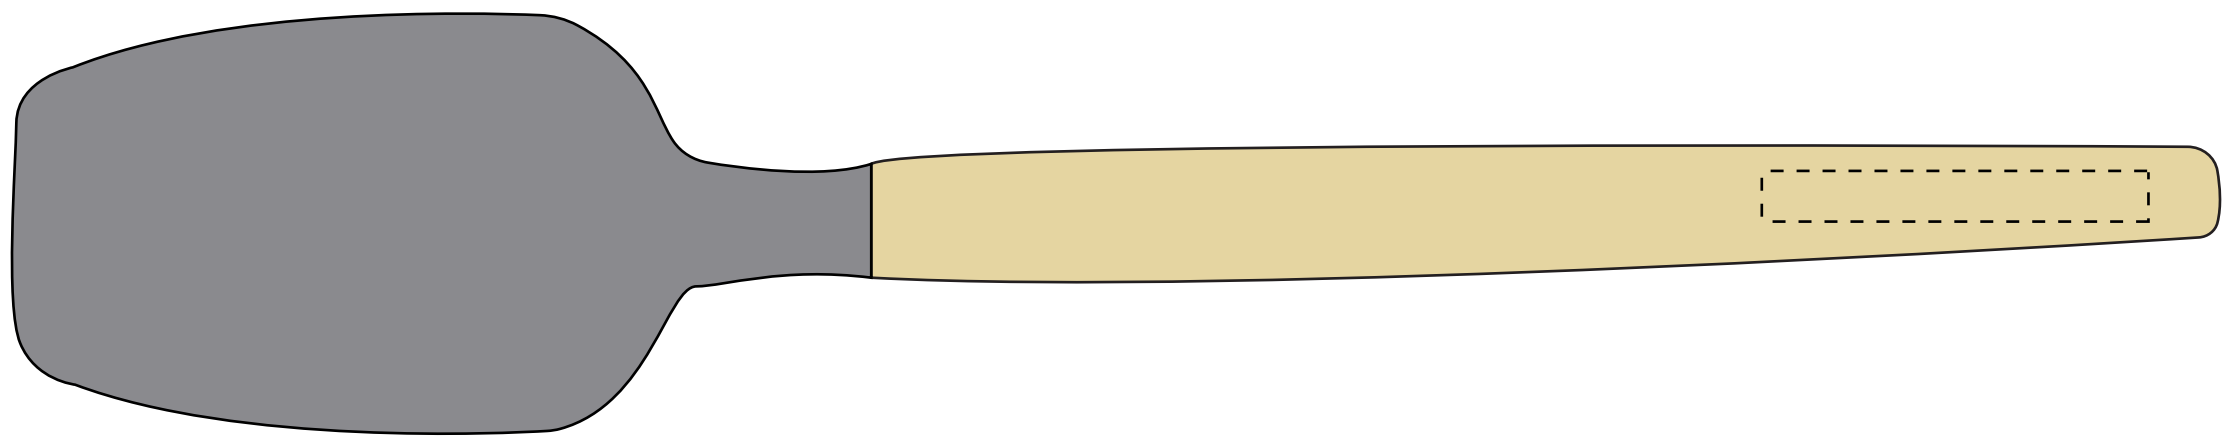

STIR

*Stir Silicone Spatula
W/ Wooden Handle*

JOB: XXXXXXXXXXXX
ARTIST: XXXXXXXXXXXX

Purchase Order #

XXXXXXXXXX

Dashed line indicates imprint area and will not appear on your product.

IMPRINT METHOD: LASER ENGRAVED

ENLARGED

IMPRINT AREA: 2 in. W x 0.25 in. H