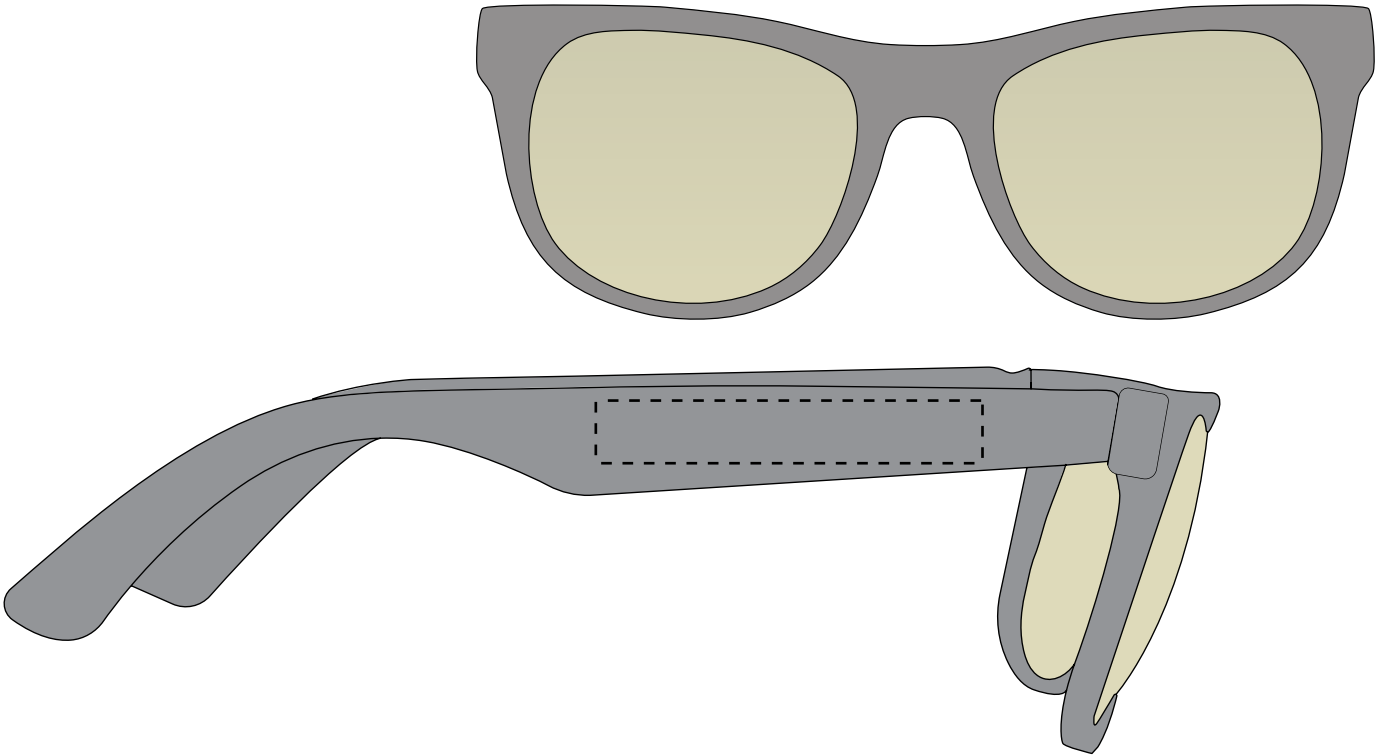

BLUEBLOCKERS - Blue Light Blocking Glasses

The dashed line will not appear on any finished product; It is meant to denote the maximum imprint area available on this item.
PLEASE NOTE: THIS IS STANDARD RIGHT LOCATION IF WEARING GLASSES

JOB: XXXXXXXXXXXX
ARTIST: XXXXXXXXXXXX

PURCHASE ORDER #

XXXXXXXXXX

IMPRINT COLOR 1: XXXXXXXXXXXX

ENLARGED

DSMCC

*Dye Sublimated Microfiber
Cleaning Cloth*

JOB: XXXXXXXXXXXX

ARTIST: XXXXXXXXXXXX

IMP. COLOR: XXXXXXXXXXXX

Purchase Order #

XXXXXXXXXXXX

*Dashed line indicates imprint area and will not appear on your product.
Black line indicates the item outline and will not appear on your product
Red line indicates the full bleed line, and will not appear on your product*