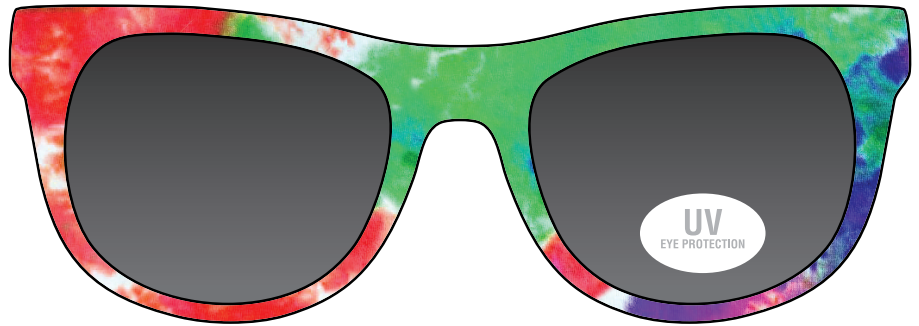

FD - Flying Disk w/ Pouch

JOB: XXXXXXXXXXXX
ARTIST: XXXXXXXXXXXX

Purchase Order # XXXXXXXXXX

IMPRINT COLOR: XXXXXXXXXXXX

Dashed line indicates imprint area and will not appear on your product.

IMPRINT AREA: 6.5 in. W x 6.5 in. H

TDS

Tie Dye Sunglasses
(RIGHT NAPLE STANDARD)

Purchase Order #

XXXXXXXXXXXX

Dashed line indicates imprint area and will not appear on your product.

JOB: XXXXXXXXXXXX

ARTIST: XXXXXXXXXXXX

IMPRINT COLOR 1: XXXXXXXXXXXX

NOTE: TIE DIE COLORS ARE FOR REPRESENTATION OF ITEM AND ARE NOT EXACT

ENLARGED

IMPRINT AREA: 2 in W x.3125 in H

SFK - Sure-Float Key Chain

Purchase Order # XXXXXXXXXX

Dashed line indicates imprint area and will not appear on your product.