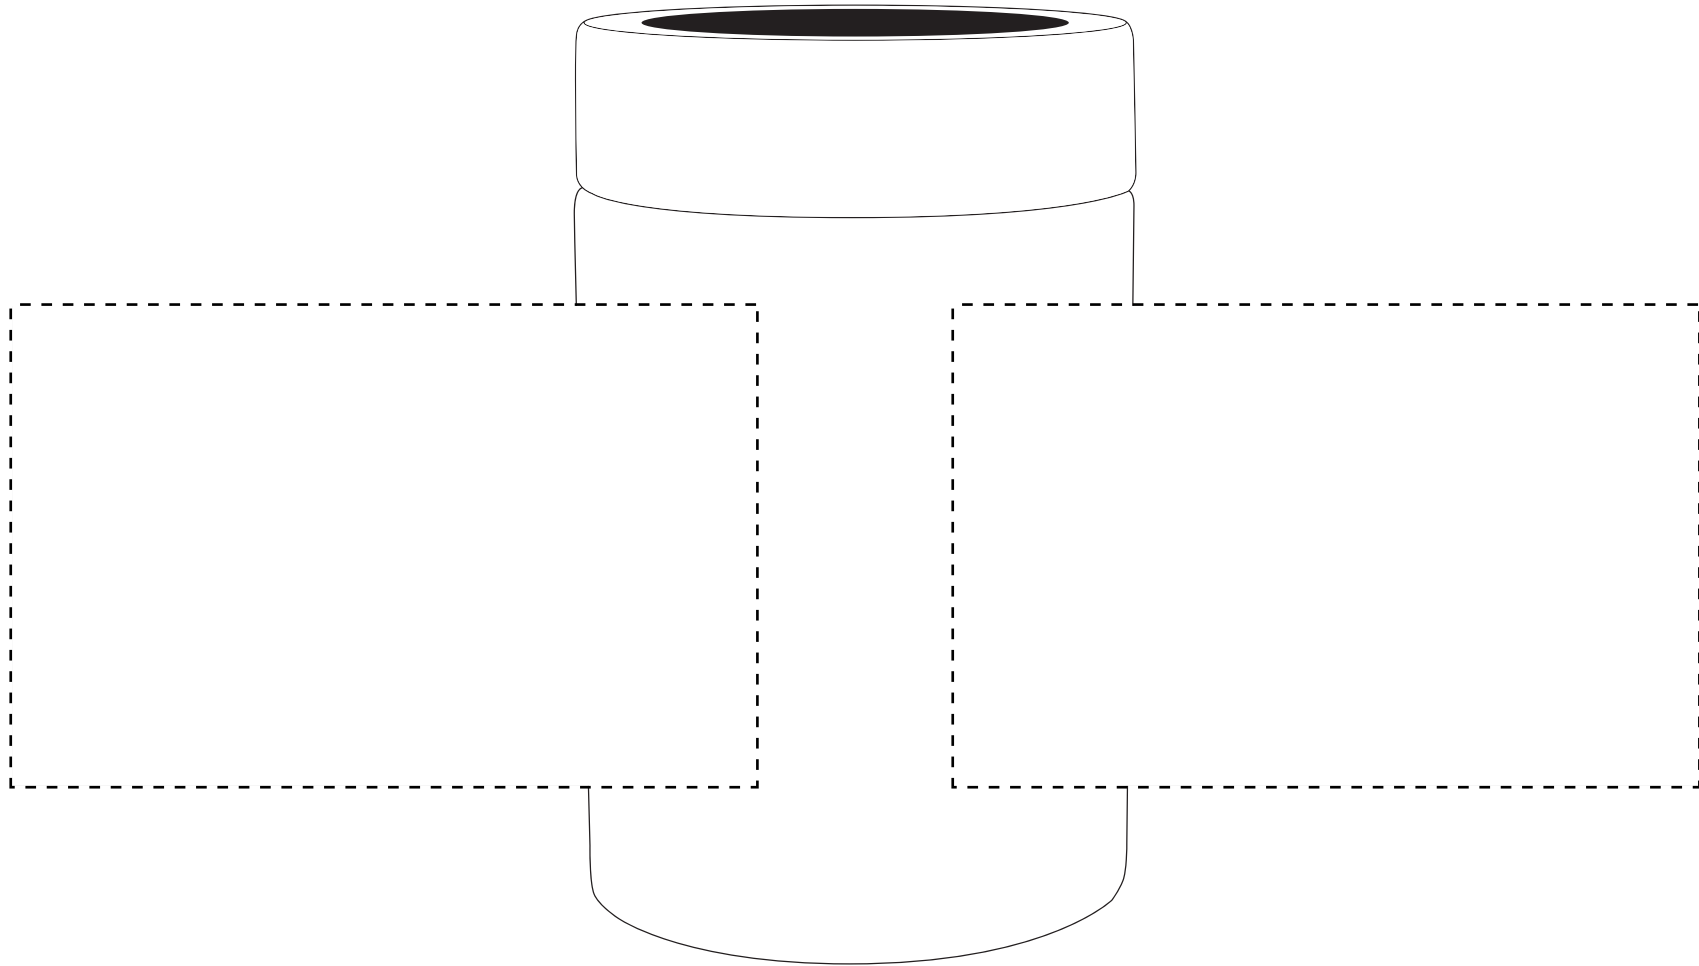

FD - Flying Disk w/ Pouch

JOB: XXXXXXXXXXXX
ARTIST: XXXXXXXXXXXX

Purchase Order # XXXXXXXXXX

IMPRINT COLOR: XXXXXXXXXXXX

Dashed line indicates imprint area and will not appear on your product.

IMPRINT AREA: 6.5 in. W x 6.5 in. H

NOTE: TIE DIE COLORS ARE FOR REPRESENTATION OF ITEM AND ARE NOT EXACT

ENLARGED

IMPRINT AREA: 2 in W x.3125 in H

SFK - Sure-Float Key Chain

Purchase Order # XXXXXXXXXX

Dashed line indicates imprint area and will not appear on your product.

STANDARD IS 1 SIDED

IMPRINT AREA: 1.5 in W x 0.875 in H

JOB: XXXXXXXXXXXX

ARTIST: XXXXXXXXXXXX

IMPRINT COLOR: XXXXXXXXXXXX

SIDE 1

SIDE 2

ENLARGED 1

IMPRINT AREA: 3.875 in. W x 2.5 in. H