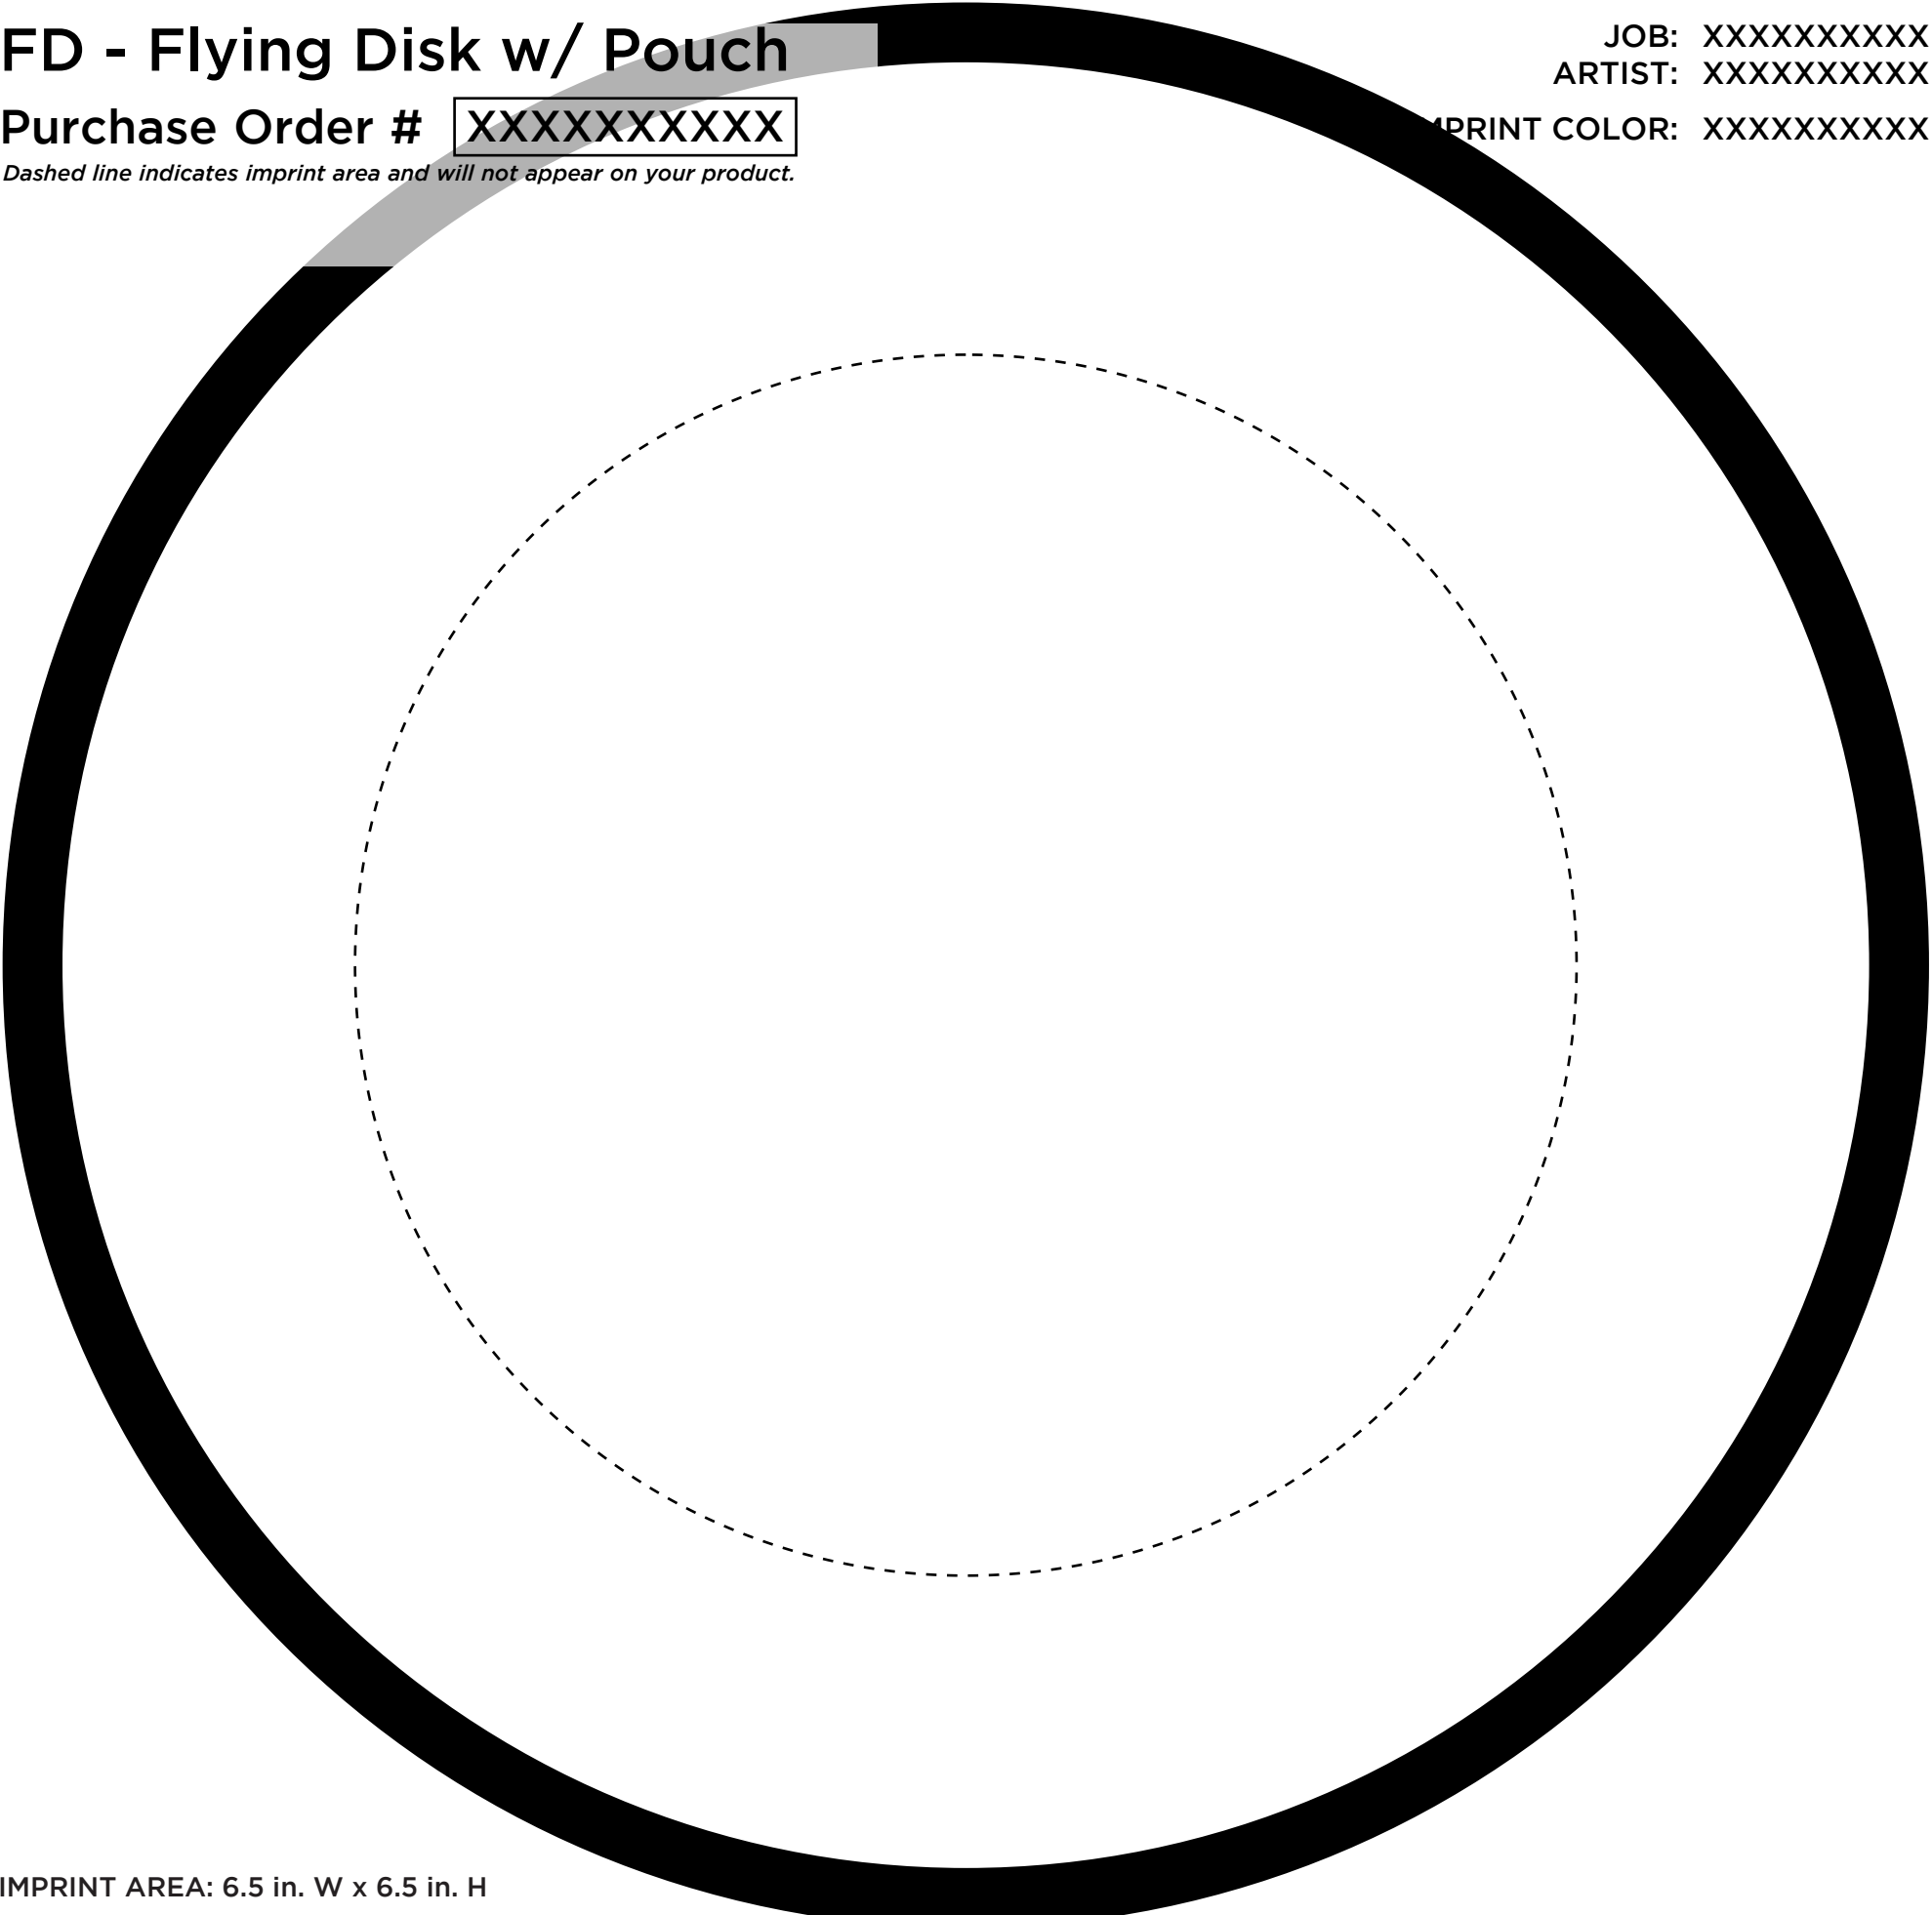

FD - Flying Disk w/ Pouch

JOB: XXXXXXXXXXXX
ARTIST: XXXXXXXXXXXX

Purchase Order # XXXXXXXXXX

IMPRINT COLOR: XXXXXXXXXXXX

Dashed line indicates imprint area and will not appear on your product.

IMPRINT AREA: 6.5 in. W x 6.5 in. H

NOTE: TIE DIE COLORS ARE FOR REPRESENTATION OF ITEM AND ARE NOT EXACT

ENLARGED

IMPRINT AREA: 2 in W x.3125 in H

SFK - Sure-Float Key Chain

Purchase Order # XXXXXXXXXX

Dashed line indicates imprint area and will not appear on your product.

STANDARD IS 1 SIDED

IMPRINT AREA: 1.5 in W x 0.875 in H

JOB: XXXXXXXXXXXX

ARTIST: XXXXXXXXXXXX

IMPRINT COLOR: XXXXXXXXXXXX

SIDE 1

SIDE 2

ENLARGED 1

IMPRINT AREA: 3.875 in. W x 2.5 in. H