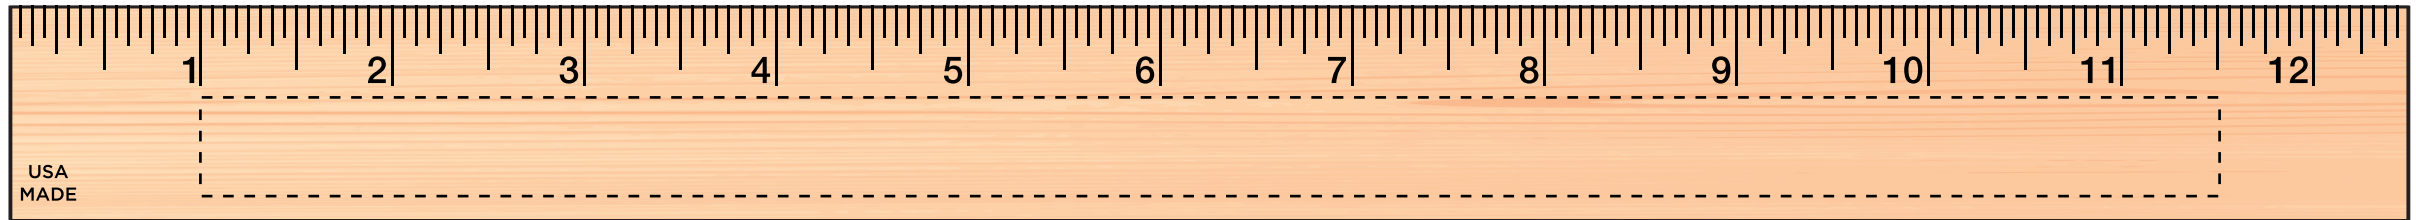

# RN125 - 12" Natural Finish Ruler

Purchase Order #

XXXXXXXXXX

*Dashed line indicates imprint area and will not appear on your product.*

**PLEASE NOTE:  
"USA MADE"  
MUST PRINT ON EACH  
RULER**

JOB: XXXXXXXXXXXX  
ARTIST: XXXXXXXXXXXX

IMPRINT COLOR 1: XXXXXXXXXXXX  
IMPRINT COLOR 2: XXXXXXXXXXXX

**PLEASE NOTE:  
WHITE AND YELLOW  
IMPRINT IS NOT VISIBLE  
ON THIS ITEM**

IMPRINT AREA: 10.5 in W x 0.5 in H