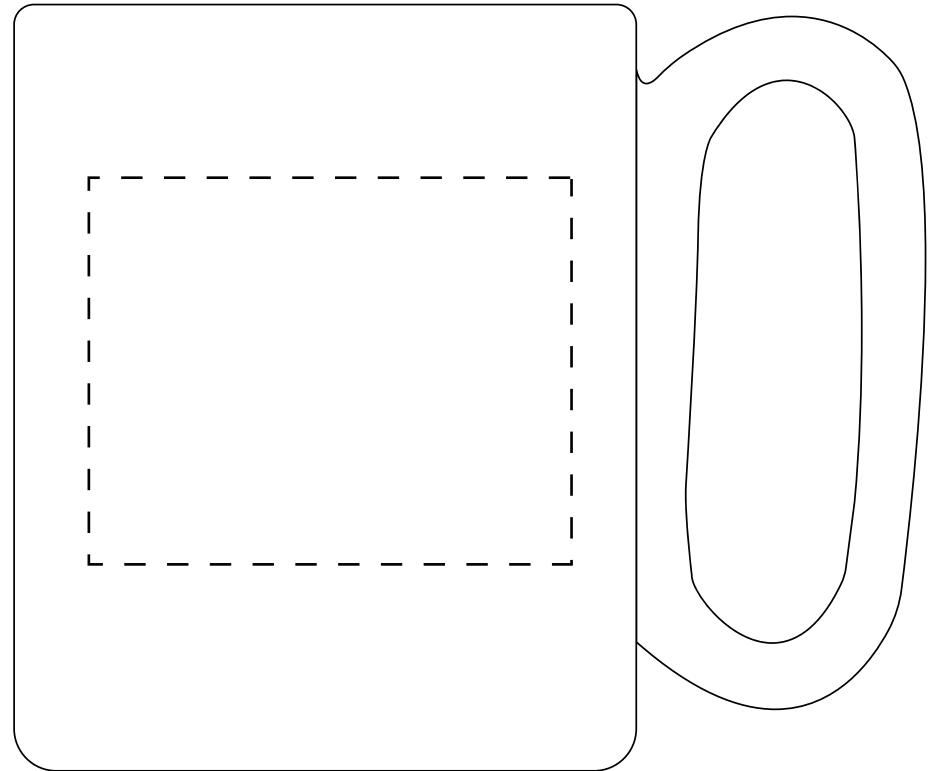

RETRO

Retro 11 Oz Ceramic Mug
With Large Handle

Purchase Order #

XXXXXXXXXX

*Dashed line indicates imprint area and
will not appear on your product.*

JOB: XXXXXXXXXXXX
ARTIST: XXXXXXXXXXXX

IMPRINT COLOR: XXXXXXXXXXXX

IMPRINT AREA: 2.5 in. W x 2 in. H