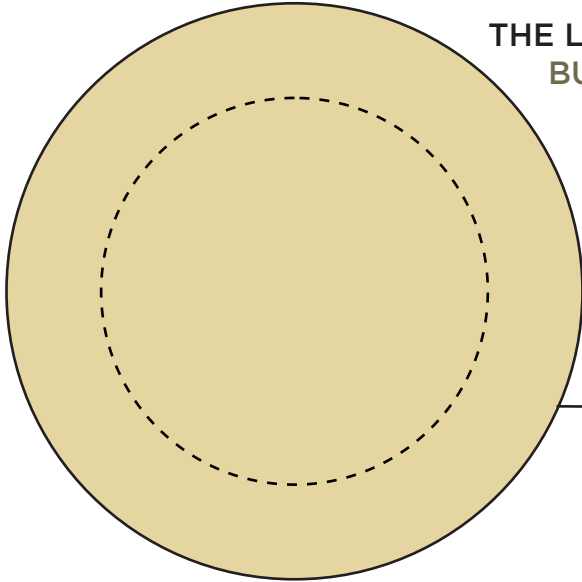

ENLARGED

IMPRINT AREA: 2 in. W x 0.25 in. H

STIR

*Stir Silicone Spatula
W/ Wooden Handle*

JOB: XXXXXXXXXXXX
ARTIST: XXXXXXXXXXXX

Purchase Order #

XXXXXXXXXX

Dashed line indicates imprint area and will not appear on your product.

IMPRINT METHOD: LASER ENGRAVED

ENLARGED

IMPRINT AREA: 2 in. W x 0.25 in. H

DRINKMAT

*Drinkmat 3-7/8" Bamboo
Coasters With Pouch Bag*

Purchase Order # XXXXXXXXXX

Dashed line indicates imprint area and will not appear on your product.

JOB: XXXXXXXXXXXX
ARTIST: XXXXXXXXXXXX

IMPRINT COLOR: XXXXXXXXXXXX

IMPRINT AREA: 3 in. DIAMETER

ENLARGED

COZY

Cozy 11oz Glass Mug W/ Smooth Bamboo Lid

Purchase Order # XXXXXXXXXX

Dashed line indicates imprint area and will not appear on your product.
STANDARD IMPRINT LOCATION FOR THIS ITEM IS THE LID.
GLASS IMPRINT AVAILABLE WITH ADDITIONAL CHARGE.

THE LID LASER ENGRAVES IN
BURNT WOOD COLOR

TOP OF LID IMPRINT

JOB: XXXXXXXXXXXX
ARTIST: XXXXXXXXXXXX
IMPRINT COLOR: XXXXXXXXXXXX

SIDE 2

SIDE 1

IMPRINT AREA LID (STANDARD): 2 in. Diameter
IMPRINT AREA MUG: 2.5 in. W x 2 in. H