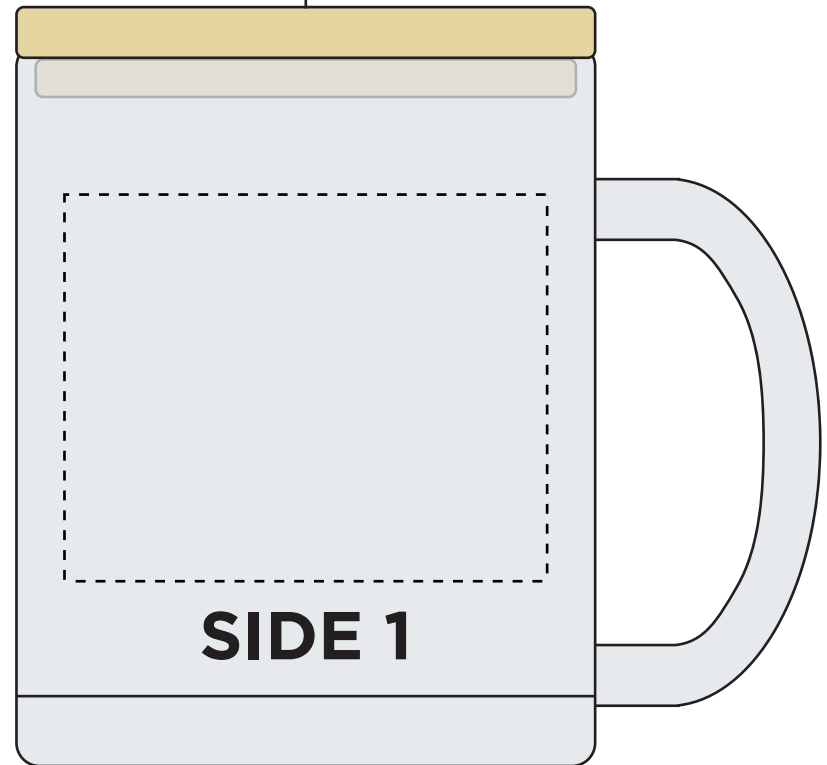

ENLARGED

IMPRINT AREA: 2 in. W x 0.25 in. H

STIR

*Stir Silicone Spatula
W/ Wooden Handle*

JOB: XXXXXXXXXXXX
ARTIST: XXXXXXXXXXXX

Purchase Order #

XXXXXXXXXX

Dashed line indicates imprint area and will not appear on your product.

JOB: XXXXXXXXXXXX
ARTIST: XXXXXXXXXXXX

IMPRINT COLOR: XXXXXXXXXXXX

IMPRINT AREA: 3 in. DIAMETER

ENLARGED

COZY

Cozy 11oz Glass Mug W/ Smooth Bamboo Lid

Purchase Order # XXXXXXXXXX

Dashed line indicates imprint area and will not appear on your product.
STANDARD IMPRINT LOCATION FOR THIS ITEM IS THE LID.
GLASS IMPRINT AVAILABLE WITH ADDITIONAL CHARGE.

THE LID LASER ENGRAVES IN
BURNT WOOD COLOR

TOP OF LID IMPRINT

JOB: XXXXXXXXXXXX
ARTIST: XXXXXXXXXXXX
IMPRINT COLOR: XXXXXXXXXXXX

SIDE 2

SIDE 1

IMPRINT AREA LID (STANDARD): 2 in. Diameter
IMPRINT AREA MUG: 2.5 in. W x 2 in. H

IMPRINT AREA: 3 in. W x 1.75 in. H