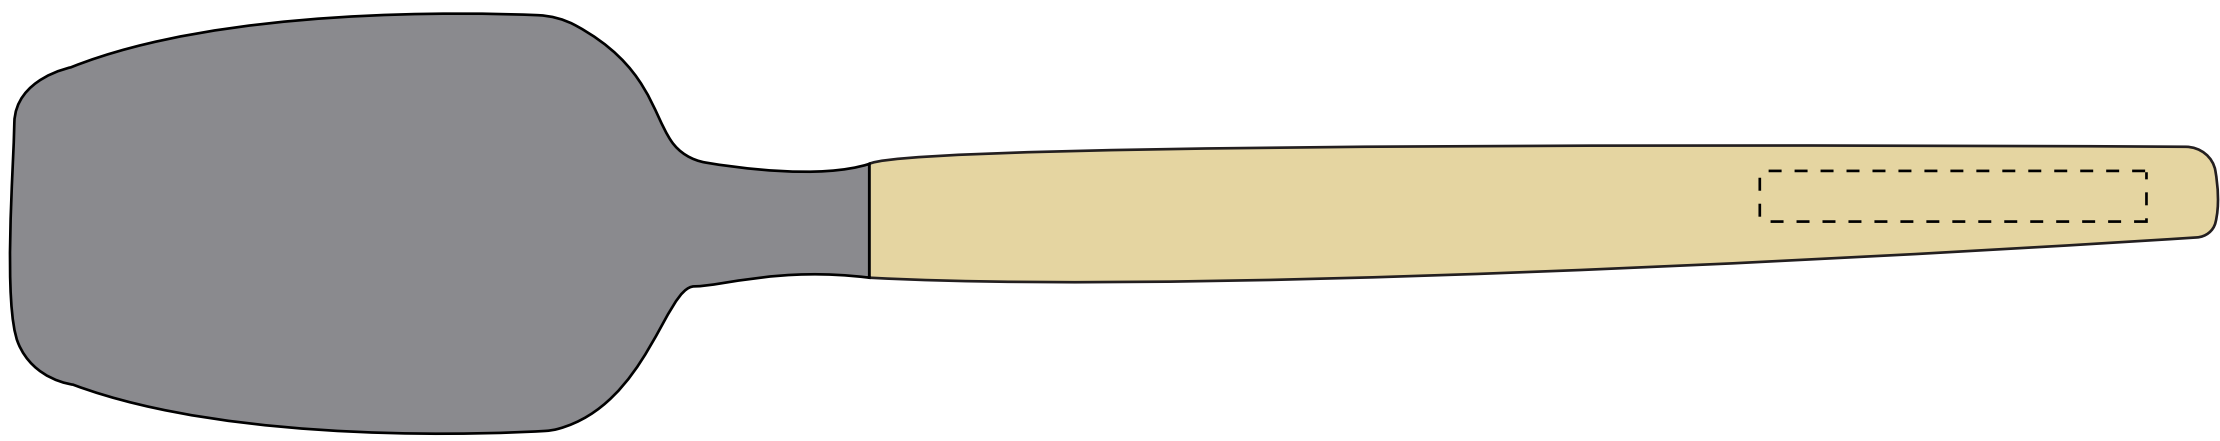

SCOOP

*Scoop Silicone Spoon
W/ Wooden Handle*

JOB: XXXXXXXXXXXX
ARTIST: XXXXXXXXXXXX

IMPRINT METHOD: LASER ENGRAVED

Purchase Order #

XXXXXXXXXX

Dashed line indicates imprint area and will not appear on your product.

ENLARGED

IMPRINT AREA: 2 in. W x 0.25 in. H

STIR

*Stir Silicone Spatula
W/ Wooden Handle*

JOB: XXXXXXXXXXXX
ARTIST: XXXXXXXXXXXX

Purchase Order #

XXXXXXXXXX

Dashed line indicates imprint area and will not appear on your product.

IMPRINT METHOD: LASER ENGRAVED

ENLARGED

IMPRINT AREA: 2 in. W x 0.25 in. H

DRINKMAT

*Drinkmat 3-7/8" Bamboo
Coasters With Pouch Bag*

Purchase Order # XXXXXXXXXX

Dashed line indicates imprint area and will not appear on your product.

JOB: XXXXXXXXXXXX
ARTIST: XXXXXXXXXXXX

IMPRINT COLOR: XXXXXXXXXXXX

IMPRINT AREA: 3 in. DIAMETER

ENLARGED

COZY

Cozy 11oz Glass Mug W/ Smooth Bamboo Lid

Purchase Order # XXXXXXXXXX

Dashed line indicates imprint area and will not appear on your product.
STANDARD IMPRINT LOCATION FOR THIS ITEM IS THE LID.
GLASS IMPRINT AVAILABLE WITH ADDITIONAL CHARGE.