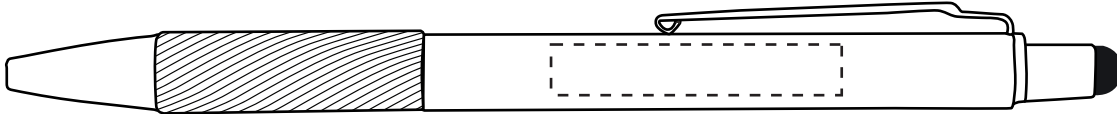

PYTHON

Soft Touch Aluminum
Stylus Pen w/Paper Grip

Purchase Order # XXXXXXXXXX
Dashed line indicates imprint area and will not appear on your product.

JOB: XXXXXXXXXXXX
ARTIST: XXXXXXXXXXXX

IMPRINT COLOR: XXXXXXXXXXXX

PYTHON

Soft Touch Aluminum
Stylus Pen w/Paper Grip
(LASER ENGRAVED)

Purchase Order # XXXXXXXXXX
Dashed line indicates imprint area and will not appear on your product.

JOB: XXXXXXXXXXXX
ARTIST: XXXXXXXXXXXX

IMPRINT COLOR: LASER ENGRAVED