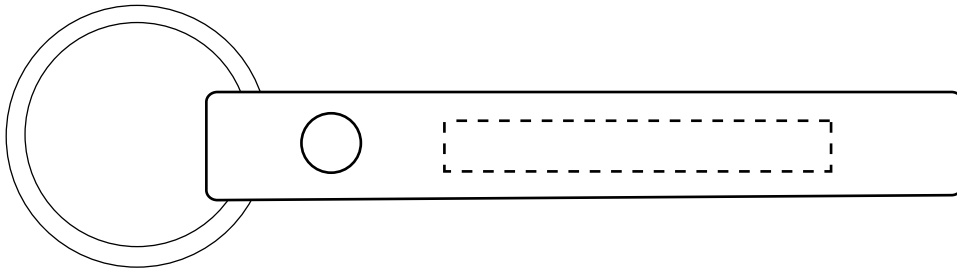

PROLOOP

*Pro Loop Pu Leather Keychain
W/ Rubber Seal*

Purchase Order # XXXXXXXXXX
Dashed line indicates imprint area and will not appear on your product.

JOB: XXXXXXXXXXXX
ARTIST: XXXXXXXXXXXX

IMPRINT AREA : 2 in. W x 0.25 in. H