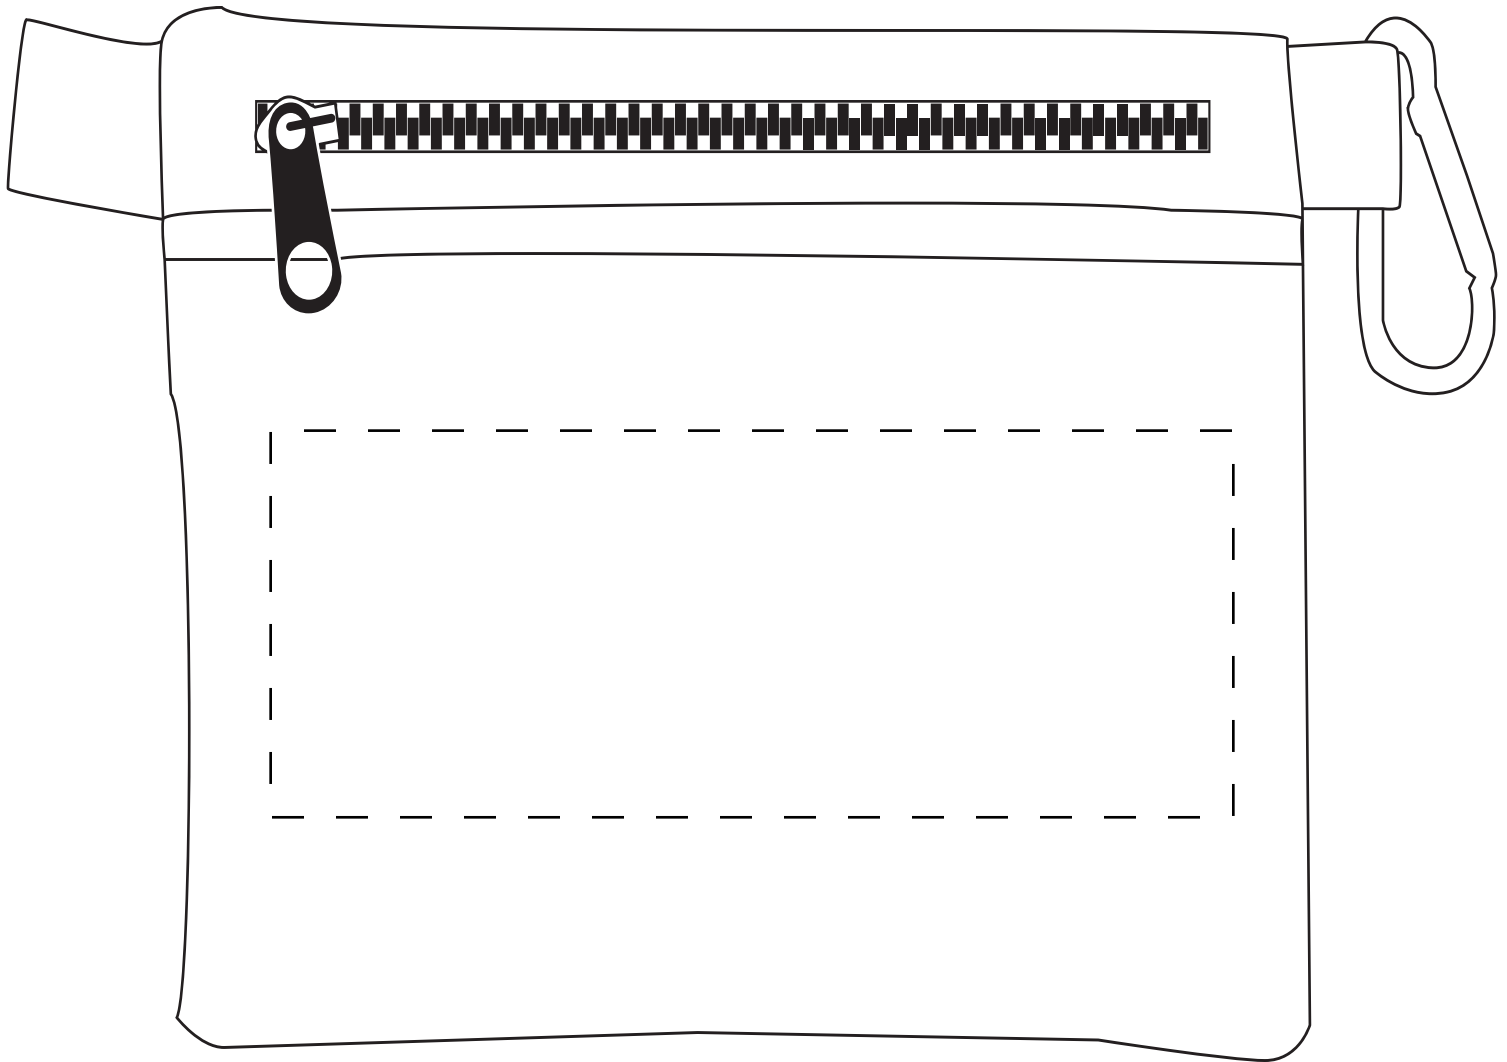

Dashed line indicates imprint area and will not appear on your product.

JOB: XXXXXXXXXXXX
ARTIST: XXXXXXXXXXXX
IMPRINT COLOR: XXXXXXXXXXXX

MINIMUM LINE THICKNESS

+

MINIMUM FONT PT SIZE

Ee