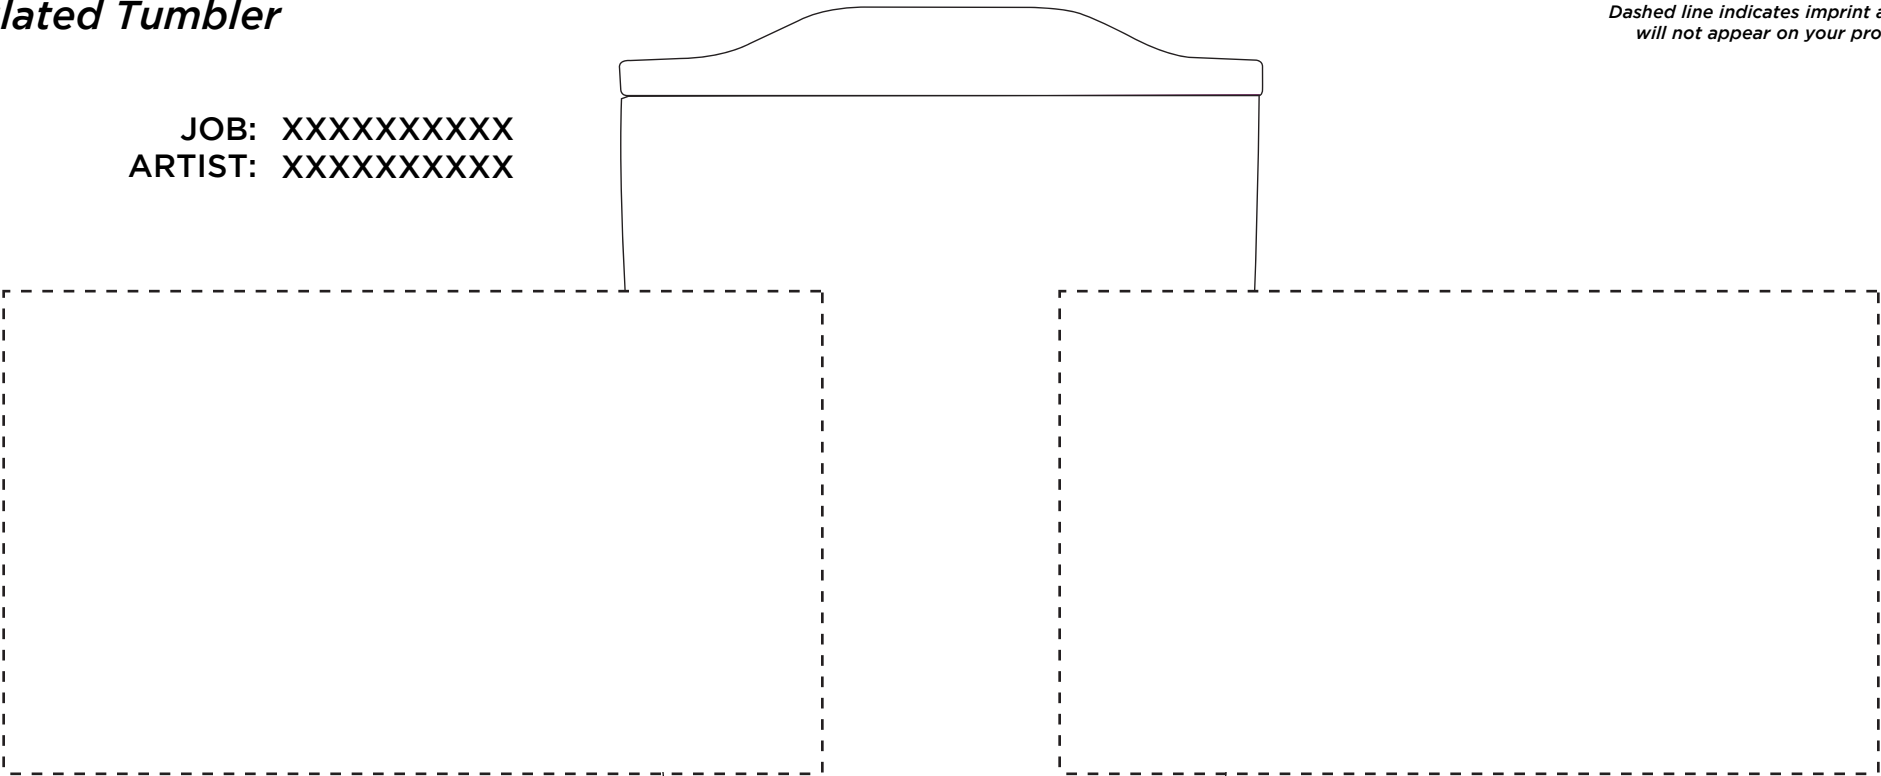

ODIN
*20 oz Odin Vacuum
Insulated Tumbler*

NOTE Typesetter:
Due to imprint method, we cannot hold close registration on this item.
Art may move 1/4in to 1/8in up, down, left, and right when printed. Suggest 1 color.

Purchase Order #
XXXXXXXXXXXX
*Dashed line indicates imprint area and
will not appear on your product.*

JOB: XXXXXXXXXXXX
ARTIST: XXXXXXXXXXXX

IMPRINT COLOR 1: XXXXXXXXXXXX
IMPRINT COLOR 2: XXXXXXXXXXXX
IMPRINT COLOR 3: XXXXXXXXXXXX
IMPRINT COLOR 4: XXXXXXXXXXXX

MINIMUM LINE THICKNESS
+
MINIMUM FONT PT SIZE

Ee

314T - 3 1/4" Tall Tee Plus

Purchase Order #

XXXXXXXXXX

Dashed line indicates imprint area and will not appear on your product.

JOB: XXXXXXXXXXXX
ARTIST: XXXXXXXXXXXX
IMPRINT COLOR: XXXXXXXXXXXX

MINIMUM LINE THICKNESS

+

MINIMUM FONT PT SIZE

Ee

IMPRINT AREA: 1.5 in W x 0.4375 in H

ENLARGED