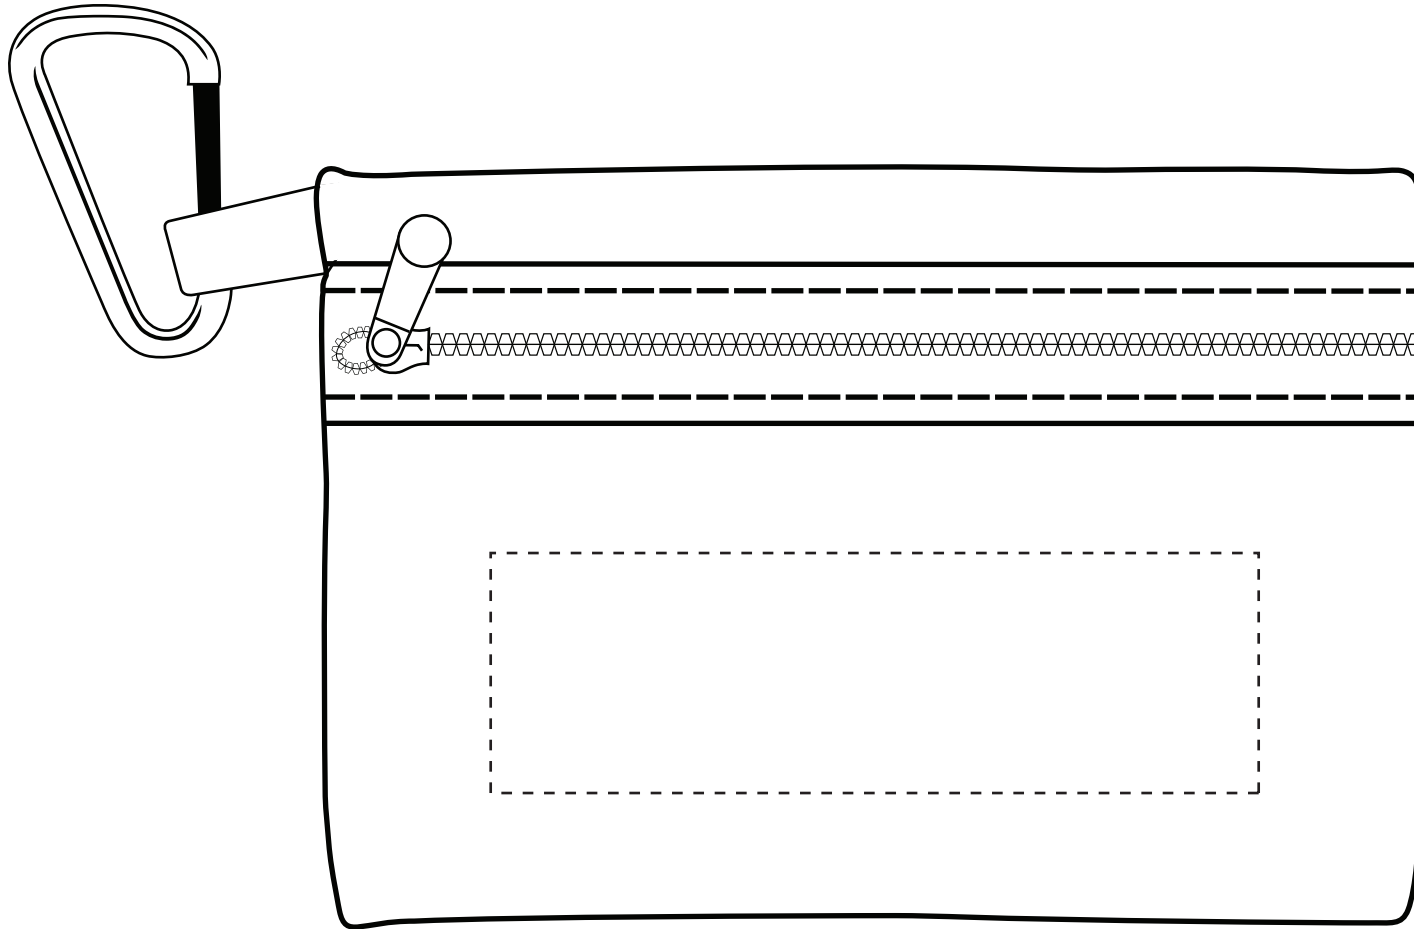

NDBC

Neoprene Ditty Bag
w/ Carabiner

Scale: Actual Size

JOB: XXXXXXXXXXXX

ARTIST: XXXXXXXXXXXX

IMPRINT COLOR: XXXXXXXXXXXX

Purchase Order #

XXXXXXXXXX

Dashed line indicates imprint area and
will not appear on your product.

MINIMUM LINE THICKNESS

+

MINIMUM FONT PT SIZE

Ee

IMPRINT AREA: 4 in. W x 1.25 in. H