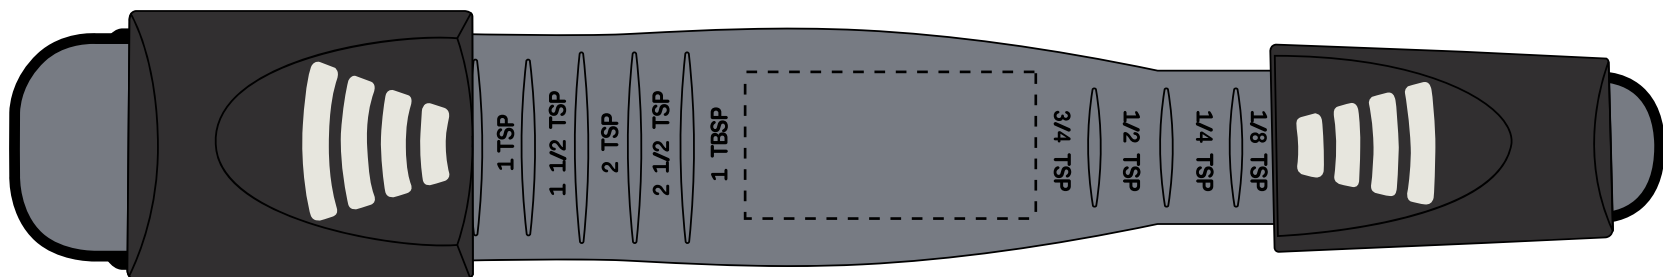

MEASUREMATE
Recycled 9 in 1 Measuring Spoon

Purchase Order # XXXXXXXXXX
Dashed line indicates imprint area and will not appear on your product.

JOB: XXXXXXXXXXXX
ARTIST: XXXXXXXXXXXX
IMPRINT COLOR: XXXXXXXXXXXX

IMPRINT AREA: 1.5 in. W x 0.75 in. H