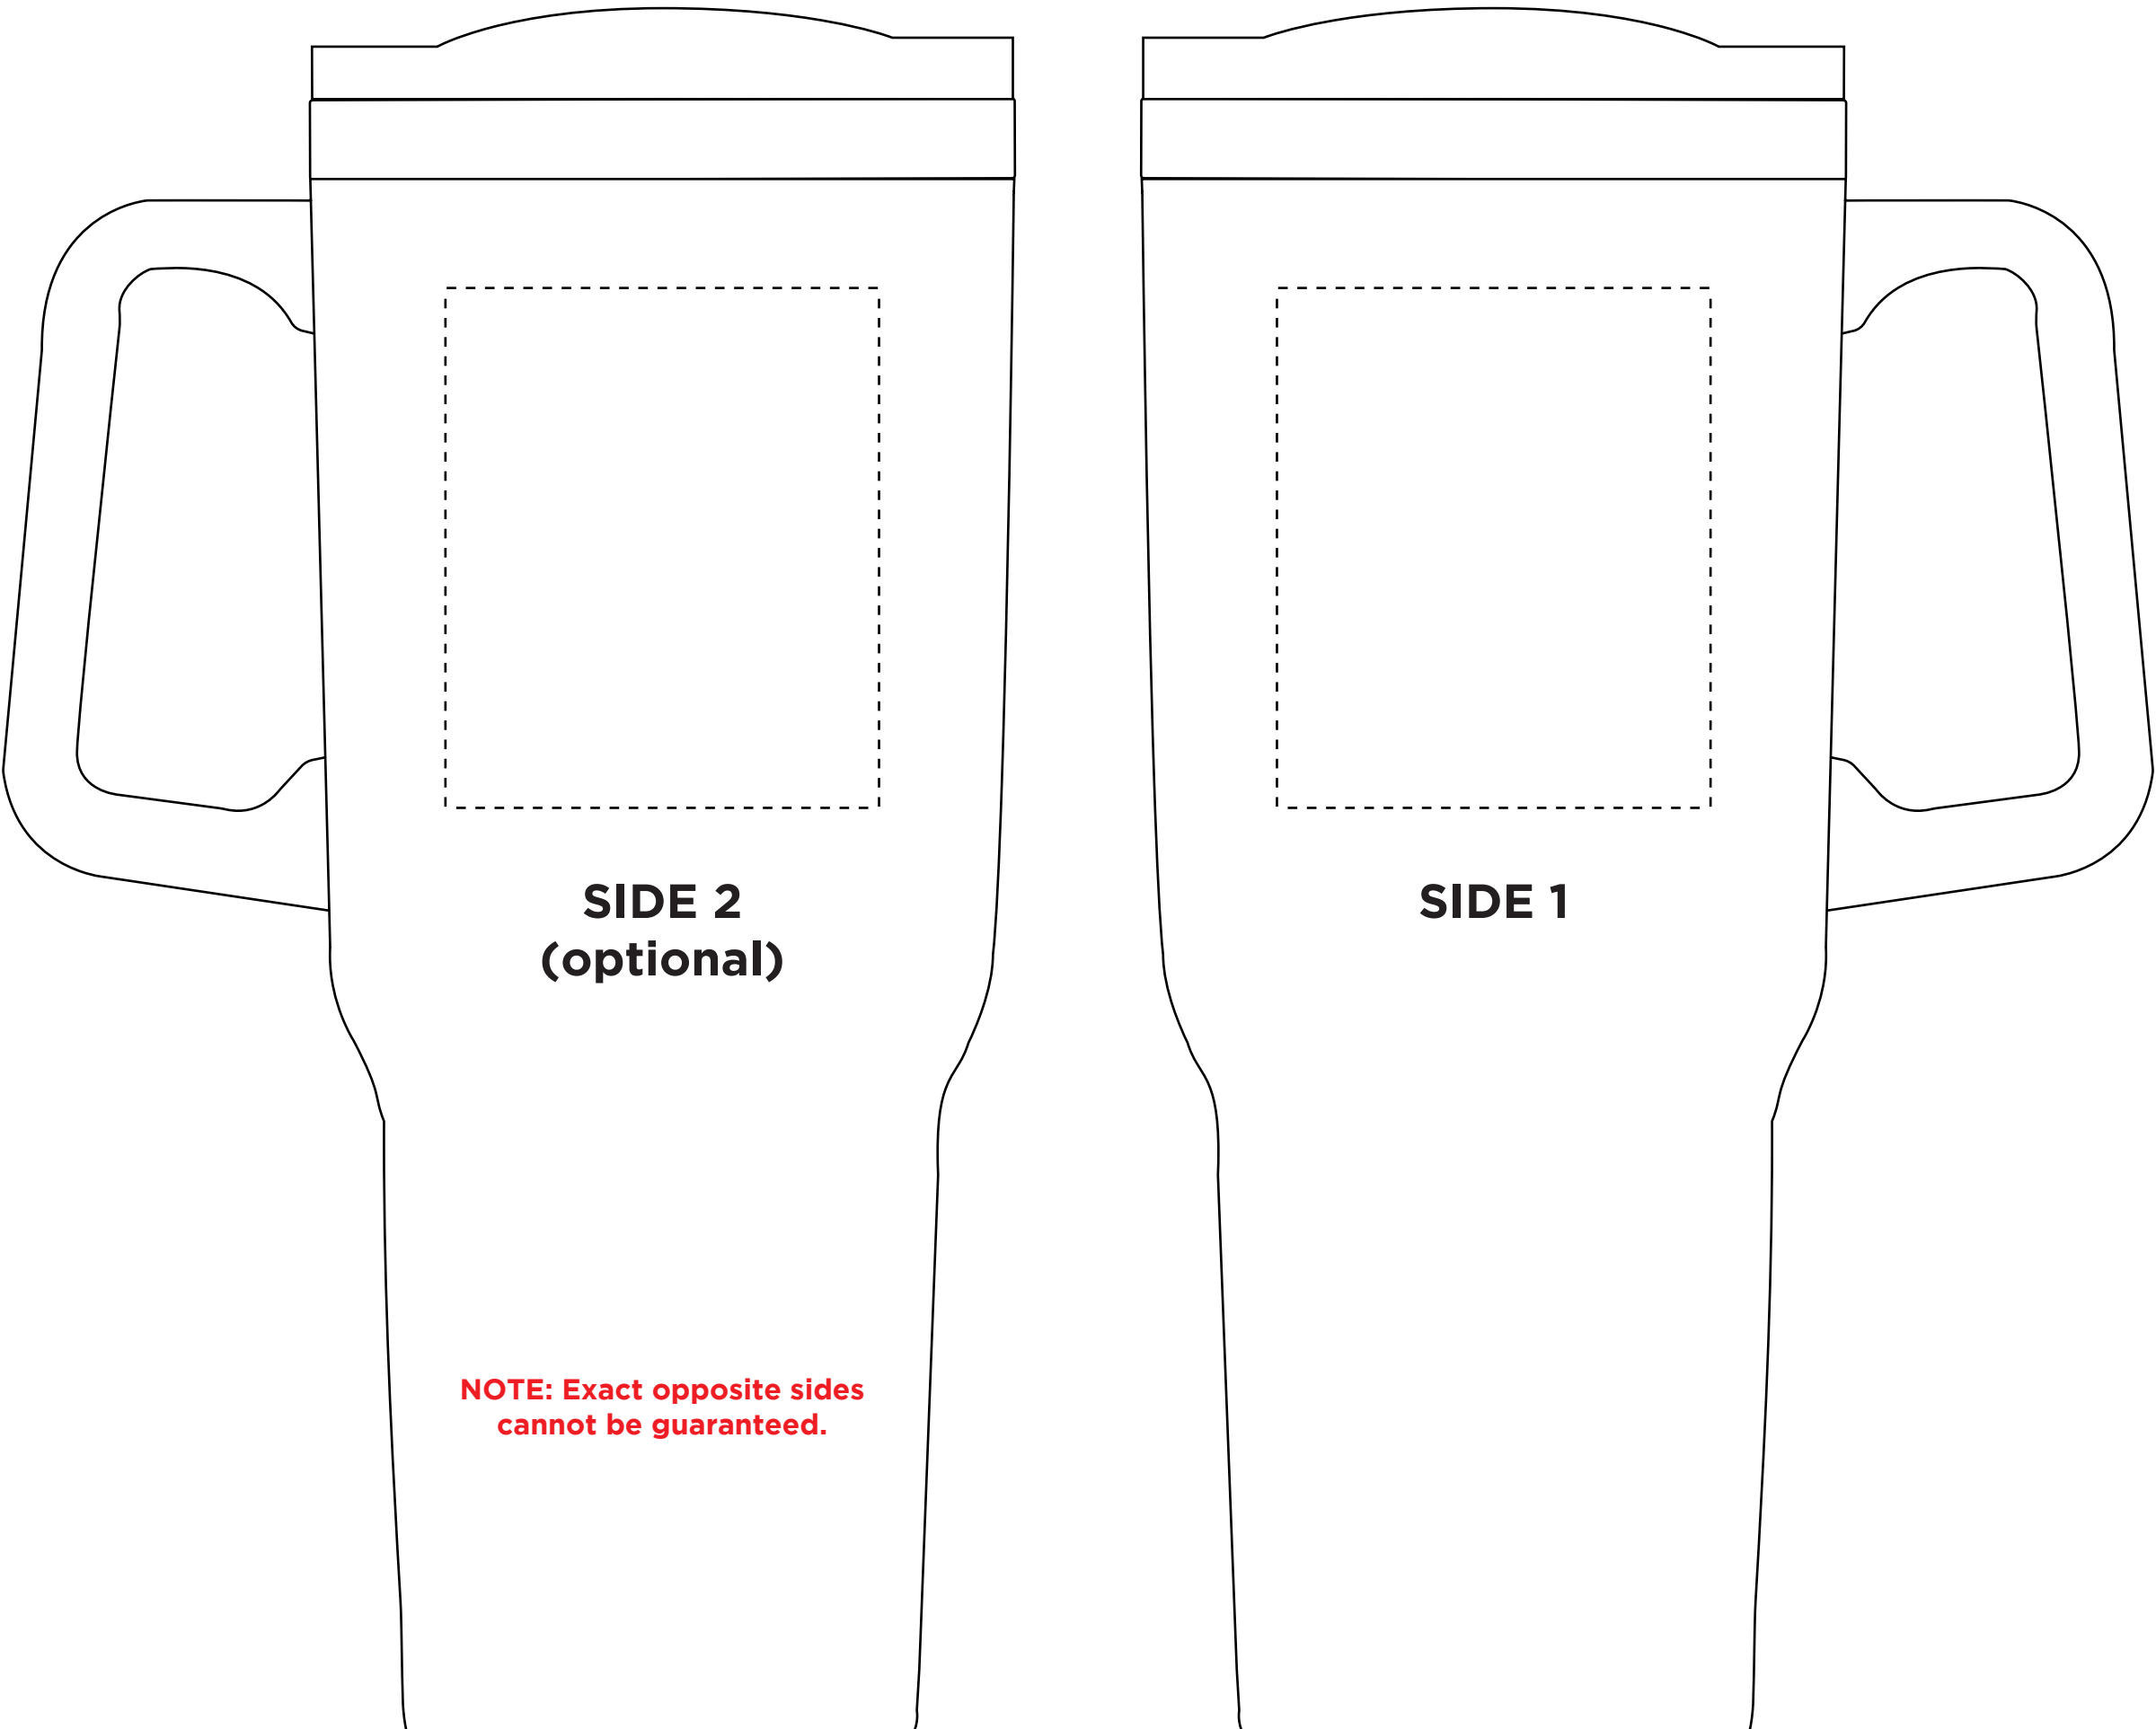

MAMMOTH

Mammoth 40 Oz Vacuum Insulated Mug

Purchase Order # XXXXXXXXXX

Dashed line indicates imprint area and will not appear on your product.

JOB: XXXXXXXXXXXX

ARTIST: XXXXXXXXXXXX

IMPRINT COLOR: XXXXXXXXXXXX

IMPRINT AREA : 3 in. W x 3 in. H

MAMMOTH

Mammoth 40 Oz Vacuum Insulated Mug
(LASER ENGRAVED)

Purchase Order # XXXXXXXXXX

*Dashed line indicates imprint area and will
not appear on your product.*

JOB: XXXXXXXXXXXX
ARTIST: XXXXXXXXXXXX

IMPRINT COLOR: LASER ENGRAVED

**NOTE: Exact opposite sides
cannot be guaranteed.**

IMPRINT AREA : 2.5 in. W x 3 in. H