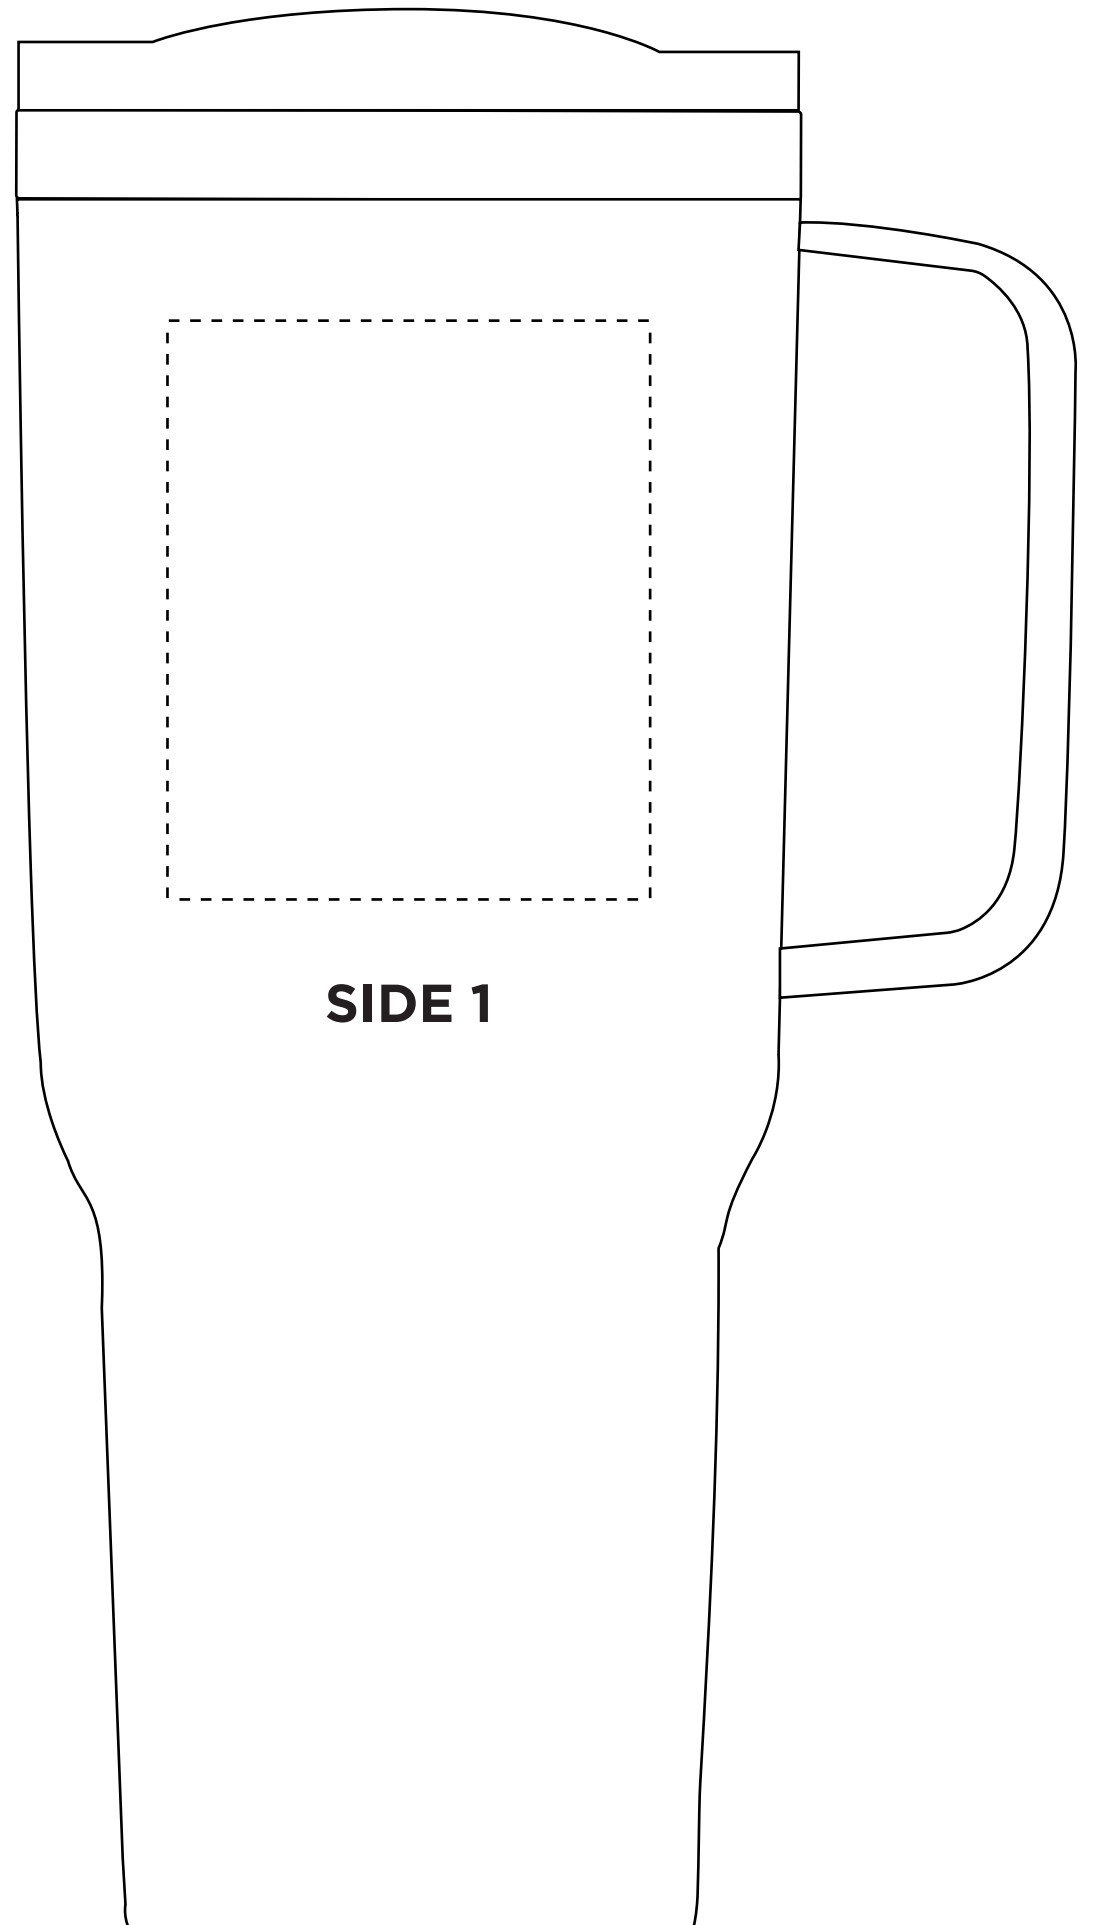

MAMMOTH-S

Mammoth Silver Tumbler With Colored Lid

Purchase Order # XXXXXXXXXX

Dashed line indicates imprint area and will not appear on your product.

JOB: XXXXXXXXXXXX

ARTIST: XXXXXXXXXXXX

IMPRINT COLOR: XXXXXXXXXXXX

IMPRINT AREA : 3 in. W x 3 in. H

MAMMOTH-S

Mammoth Silver Tumbler With Colored Lid
(LASER ENGRAVED)

Purchase Order # XXXXXXXXXX

*Dashed line indicates imprint area and will
not appear on your product.*

JOB: XXXXXXXXXXXX
ARTIST: XXXXXXXXXXXX

IMPRINT COLOR: LASER ENGRAVED

**NOTE: Exact opposite sides
cannot be guaranteed.**