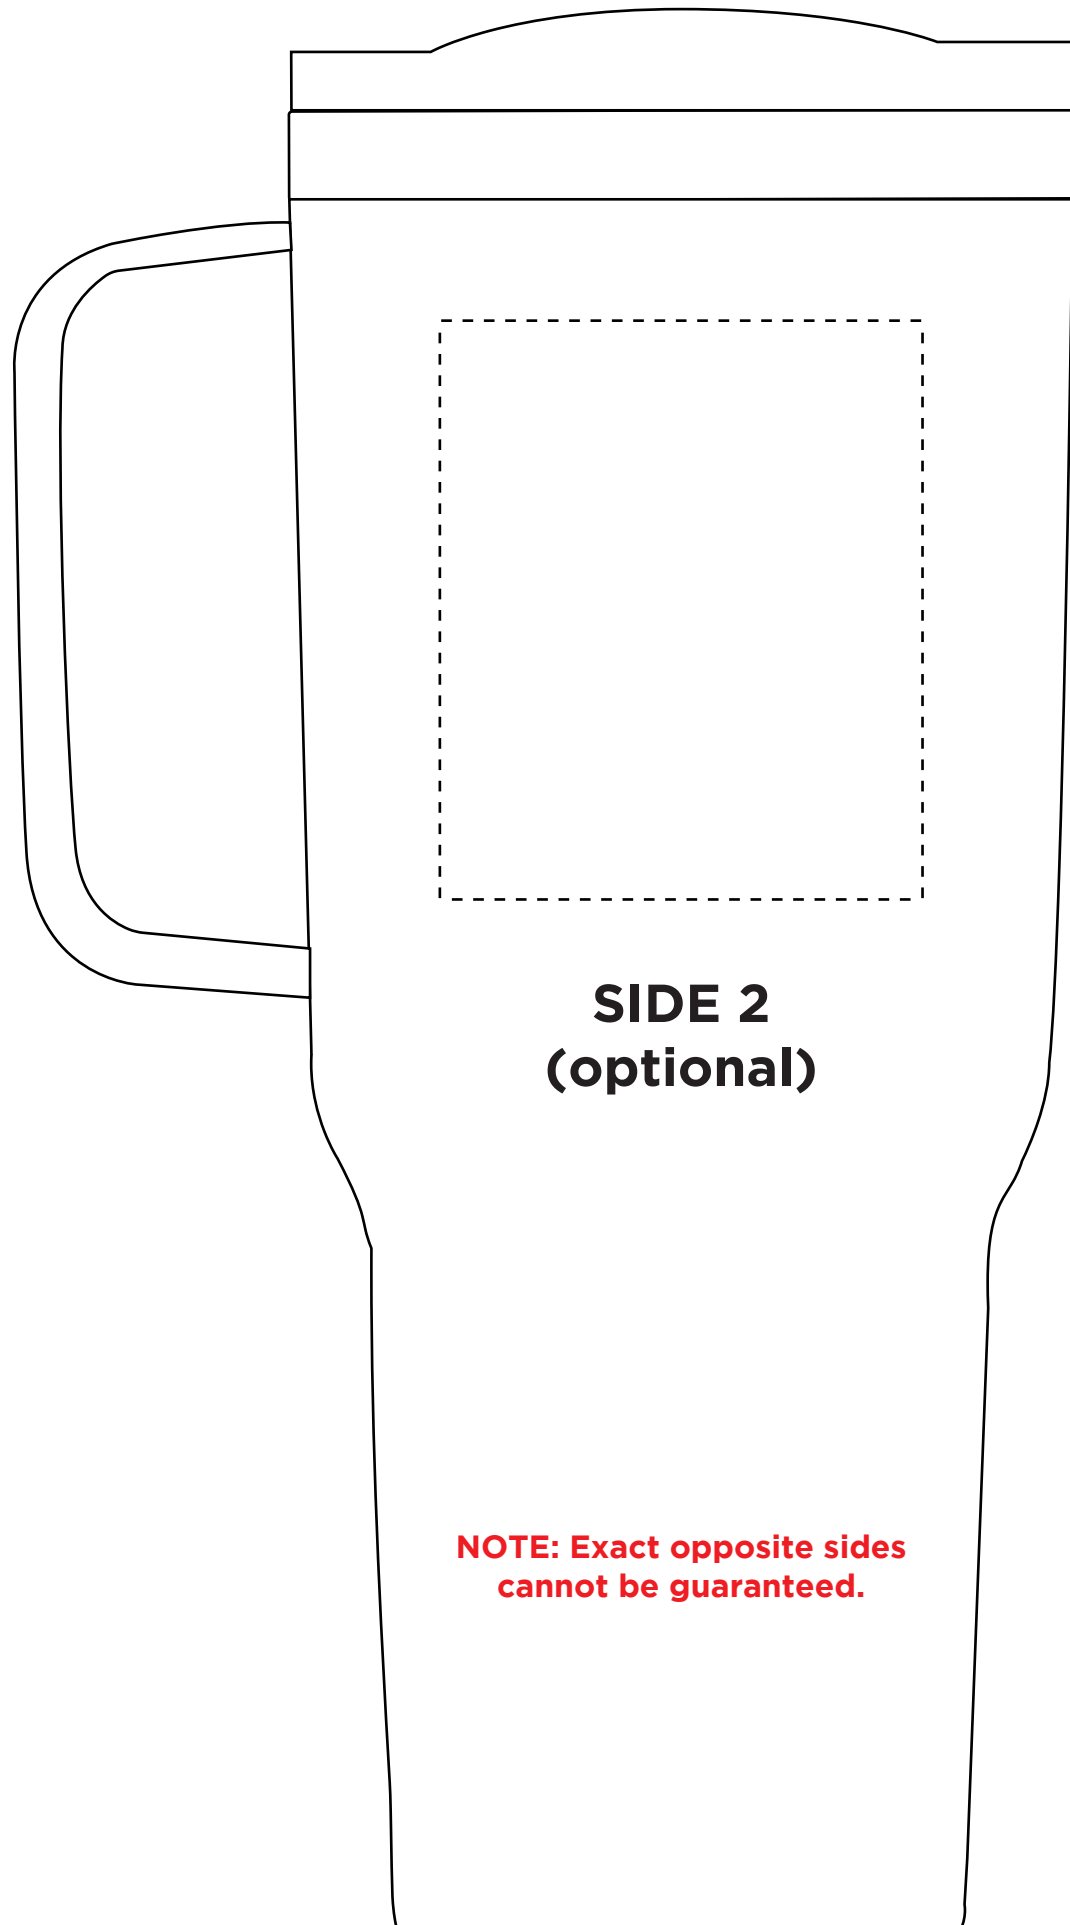

MAMMOTH-S

Mammoth Silver Tumbler With Colored Lid

Purchase Order # XXXXXXXXXX

Dashed line indicates imprint area and will not appear on your product.

JOB: XXXXXXXXXXXX

ARTIST: XXXXXXXXXXXX

IMPRINT COLOR: XXXXXXXXXXXX

IMPRINT AREA : 3 in. W x 3 in. H

MAMMOTH-S

Mammoth Silver Tumbler With Colored Lid
(LASER ENGRAVED)

Purchase Order # XXXXXXXXXX

*Dashed line indicates imprint area and will
not appear on your product.*

JOB: XXXXXXXXXXXX
ARTIST: XXXXXXXXXXXX

IMPRINT COLOR: LASER ENGRAVED

**NOTE: Exact opposite sides
cannot be guaranteed.**