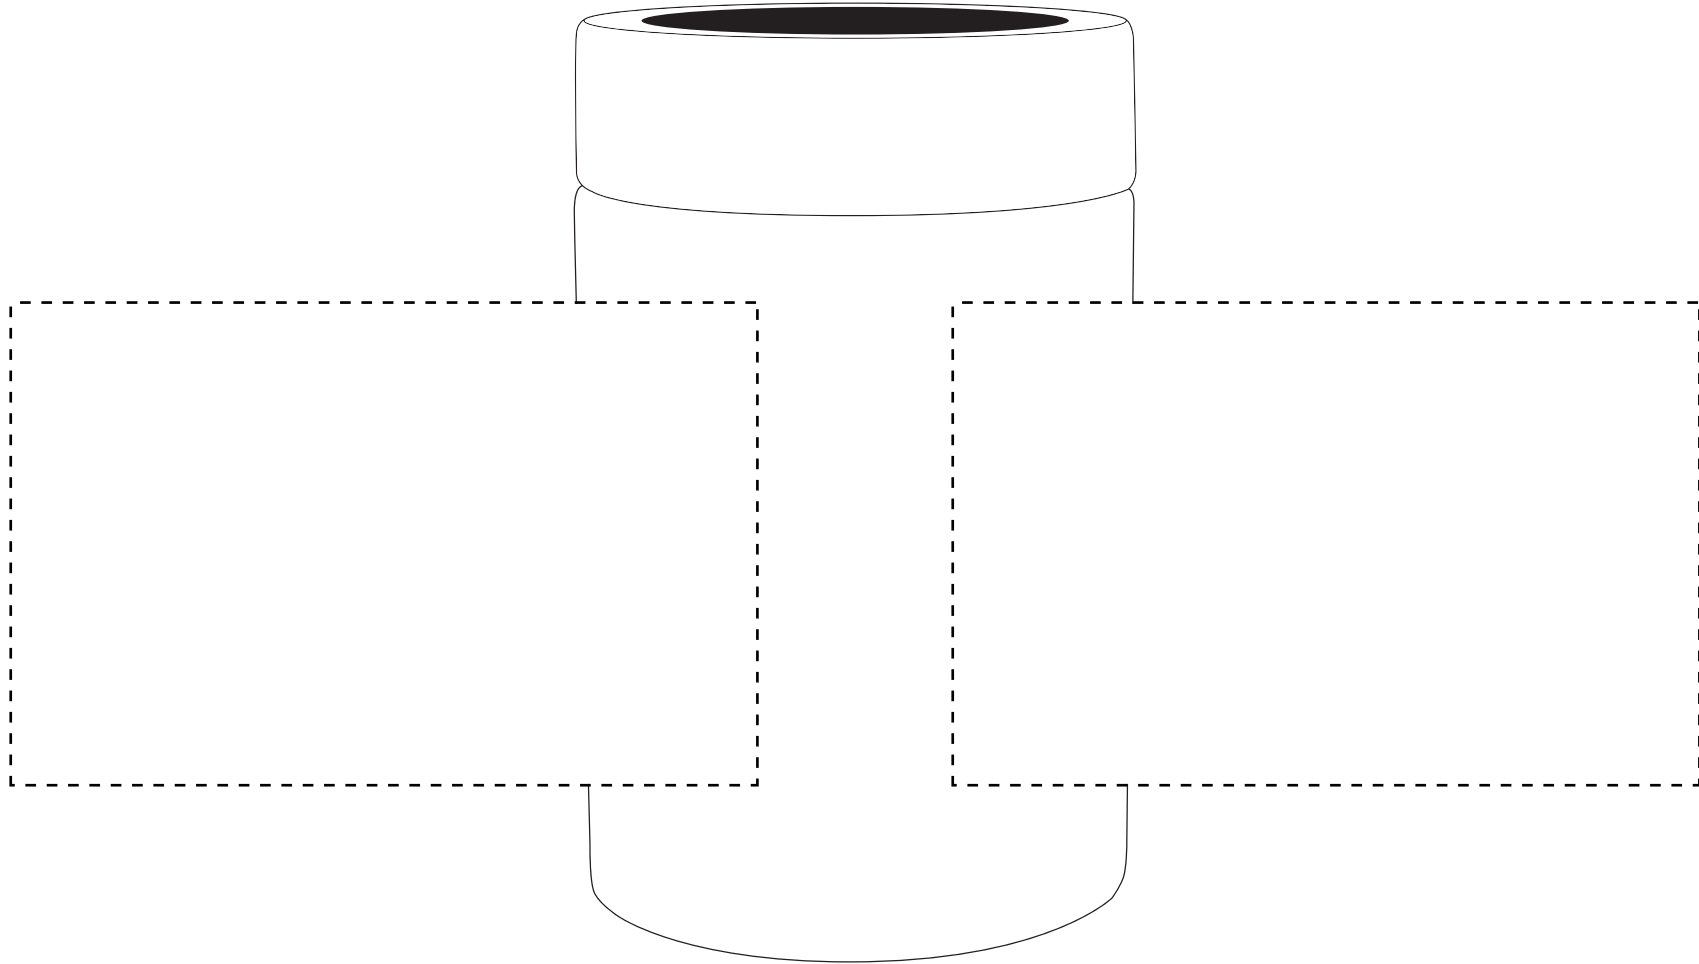

KRATOS

Kratos Double Wall Stainless Can Cooler

JOB: XXXXXXXXXXXX

ARTIST: XXXXXXXXXXXX

IMP. COLOR: XXXXXXXXXXXX

MINIMUM LINE THICKNESS

MINIMUM FONT PT SIZE

Ee

Dashed line indicates imprint area and will not appear on your product.

IMPRINT AREA: .3.875 in. W x 2.5 in. H

KRATOS

Kratos Double Wall Stainless Can Cooler

Purchase Order

XXXXXXXXXX

Dashed line indicates imprint area and will not appear on your product.

JOB: XXXXXXXXXXXX

ARTIST: XXXXXXXXXXXX

IMPRINT COLOR: LASER ENGRAVED

NOTE: Exact opposite sides cannot be guaranteed.

IMPRINT AREA: 2.5 in. W x 2.5 in. H

MINIMUM LINE THICKNESS

+

MINIMUM FONT PT SIZE