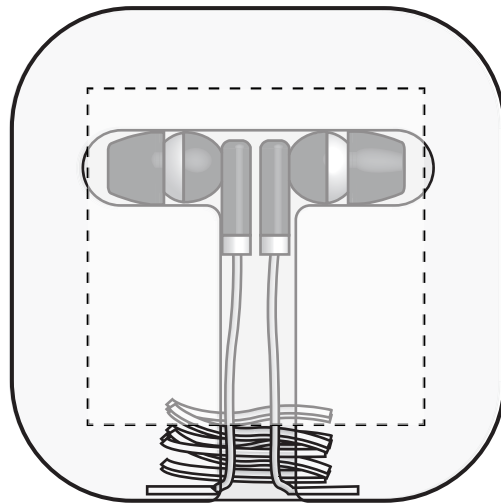

BLUEBLOCKERS - Blue Light Blocking Glasses

The dashed line will not appear on any finished product; It is meant to denote the maximum imprint area available on this item.
PLEASE NOTE: THIS IS STANDARD RIGHT LOCATION IF WEARING GLASSES

JOB: XXXXXXXXXXXX
ARTIST: XXXXXXXXXXXX

PURCHASE ORDER #

XXXXXXXXXX

IMPRINT COLOR 1: XXXXXXXXXXXX

ENLARGED

EARBUDDY - Earbuds in Case

Purchase Order # **XXXXXXXXXX**

*The dashed line will not print on any finished product;
it is meant to denote the maximum imprint area*

JOB: XXXXXXXXXXXX

ARTIST: XXXXXXXXXXXX

IMPRINT COLOR(S): XXXXXXXXXXXX

IMPRINT AREA: 1.75 in W x 1.75 in H

ENLARGED

TETRA

Soft Touch Aluminum
Stylus Pen w/Plastic Grip

Purchase Order # XXXXXXXXXX

Dashed line indicates imprint area and will not appear on your product.

JOB: XXXXXXXXXXXX
ARTIST: XXXXXXXXXXXX

IMPRINT COLOR: XXXXXXXXXXXX