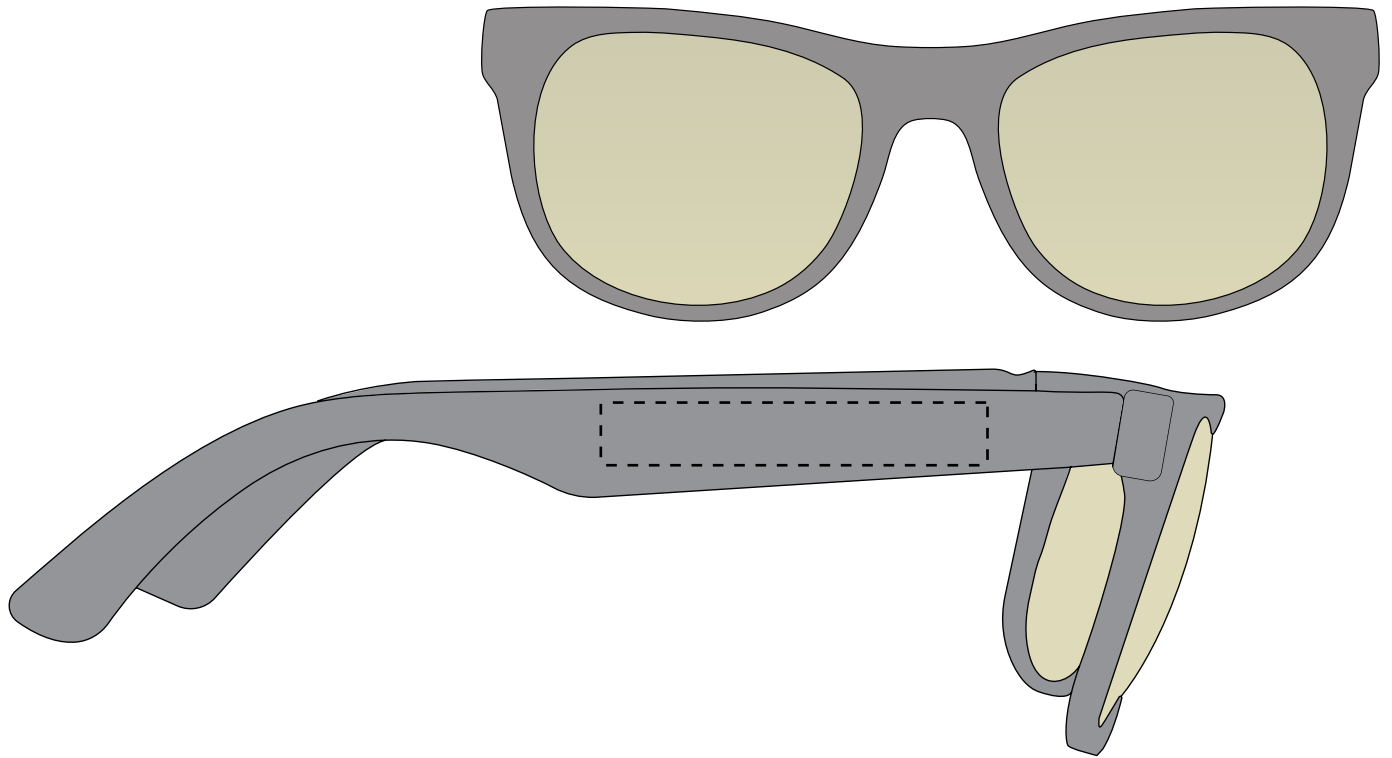

BLUEBLOCKERS - Blue Light Blocking Glasses

The dashed line will not appear on any finished product; It is meant to denote the maximum imprint area available on this item.
PLEASE NOTE: THIS IS STANDARD RIGHT LOCATION IF WEARING GLASSES

JOB: XXXXXXXXXXXX
ARTIST: XXXXXXXXXXXX

PURCHASE ORDER #

XXXXXXXXXX

IMPRINT COLOR 1: XXXXXXXXXXXX

ENLARGED