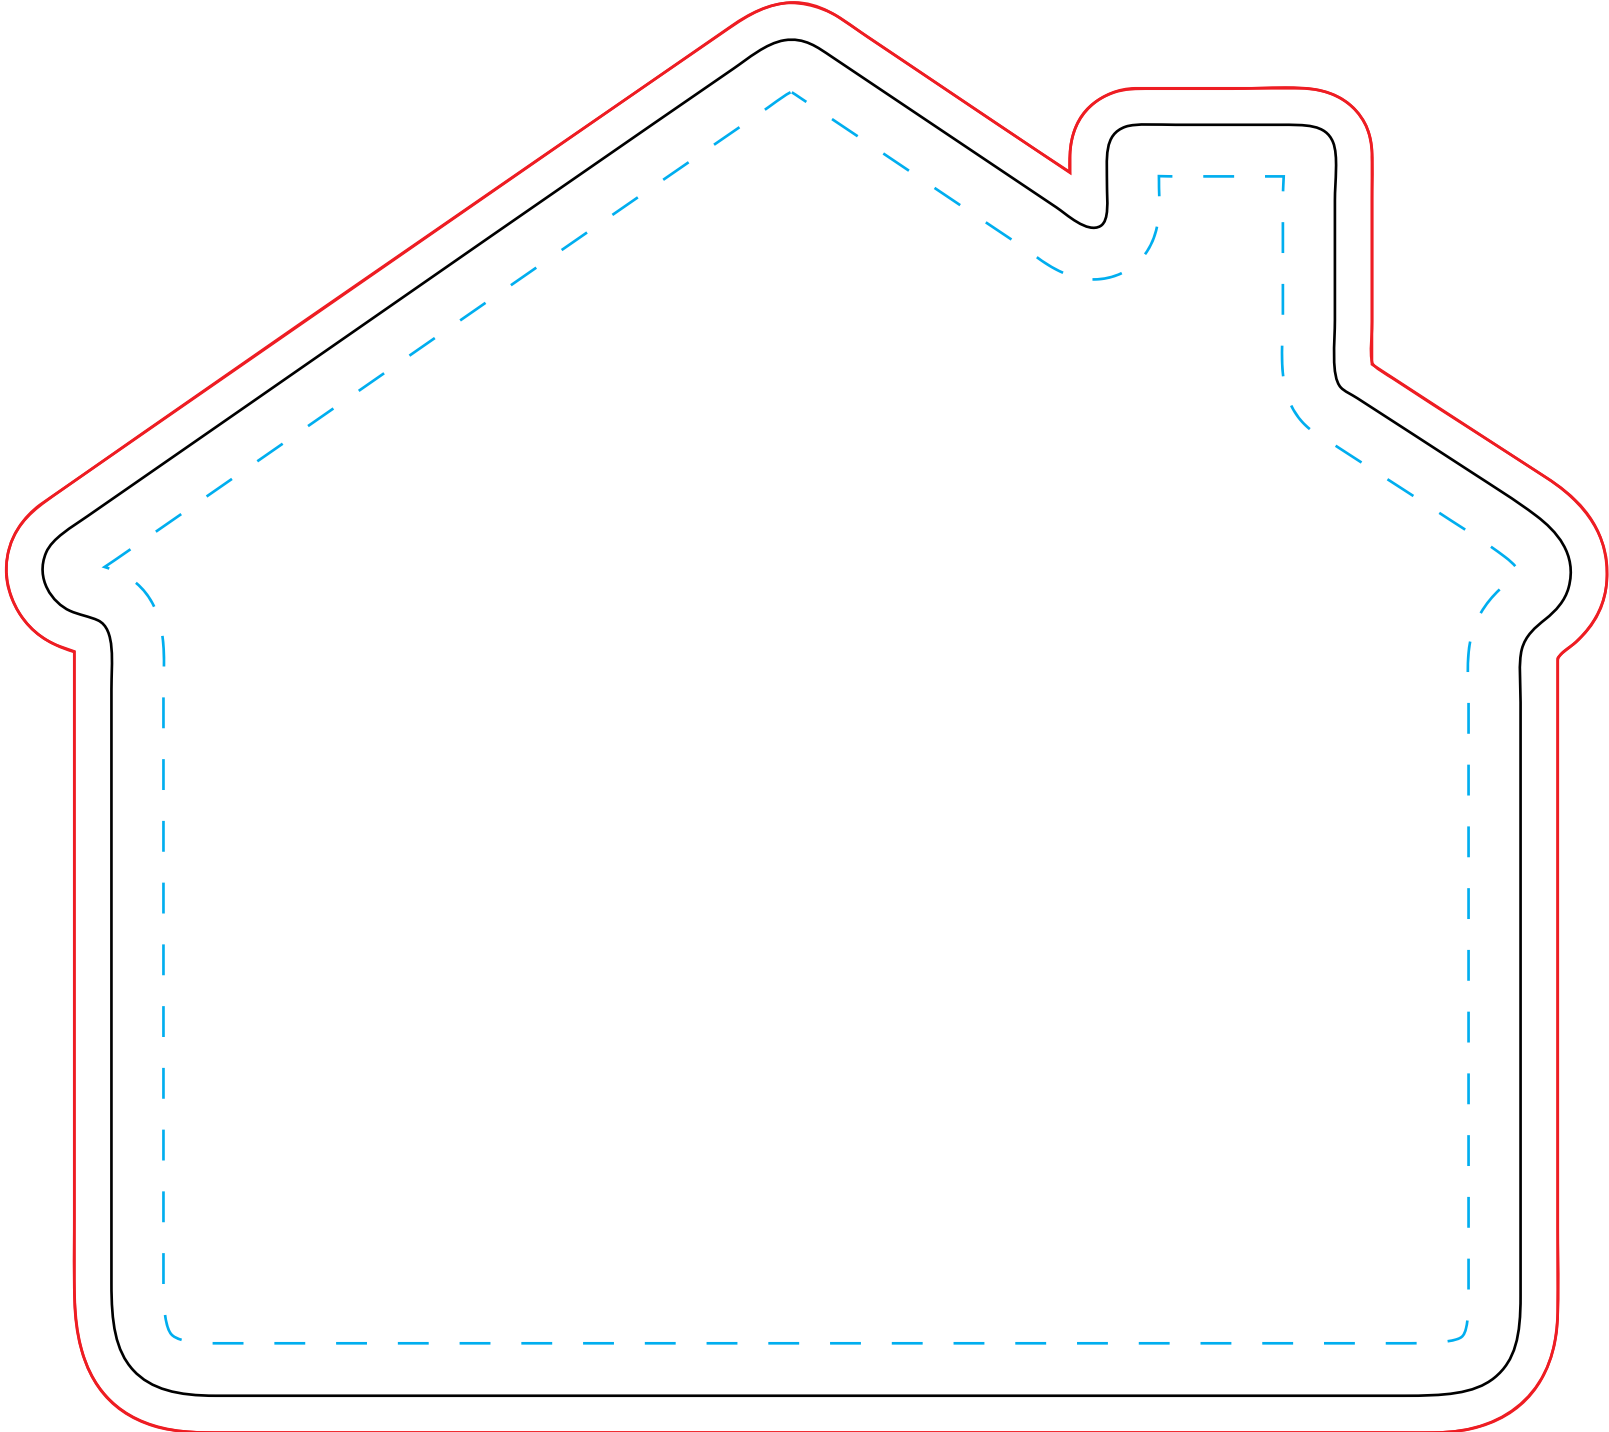

HOUSEMOUSEPAD

House Shape
Soft Mouse Pad
7.96"x7.06"x0.125"

JOB: XXXXXXXXXXXX
ARTIST: XXXXXXXXXXXX

IMPRINT COLOR: XXXXXXXXXXXX

Purchase Order # XXXXXXXXXX

*Dashed line indicates imprint area and will not appear on your product.
Black line indicates the item outline and will not appear on your product
Red line indicates the full bleed line and will not appear on your product*

Due to the variation in computer monitors and printing processes this proof is NOT FOR EXACT COLOR approval. Review this proof to ensure that all elements are correctly placed.

IMPRINT AREA:
7.34 in. W x 6.5 in. H

PLEASE NOTE: This item is subject to a 1/8" shift in decoration due to the printing process.