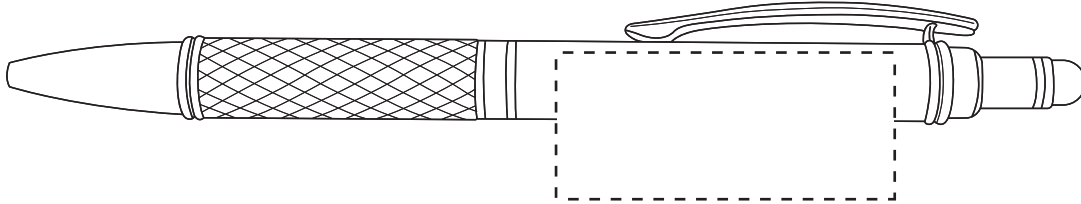

HONEY BADGER

*Recycled Aluminum Pen
with Textured Grip*

Purchase Order # XXXXXXXXXX

Dashed line indicates imprint area and will not appear on your product.

JOB: XXXXXXXXXXXX

ARTIST: XXXXXXXXXXXX

IMPRINT COLOR: XXXXXXXXXXXX

HONEY BADGER

*Recycled Aluminum Pen
with Textured Grip
(LASER)*

Purchase Order # XXXXXXXXXX
Dashed line indicates imprint area and will not appear on your product.

FLAT ARTWORK
(FOR PROOFERS)

JOB: XXXXXXXXXXXX
ARTIST: XXXXXXXXXXXX

THIS ITEM LASER ENGRAVES IN: CHROME