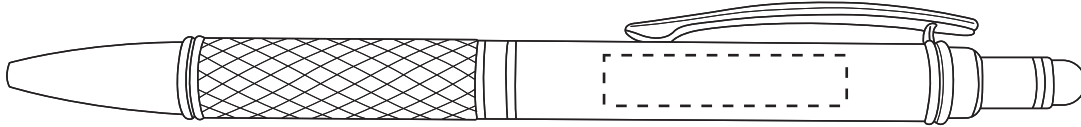

HONEY BADGER

*Recycled Aluminum Pen
with Textured Grip*

Purchase Order # XXXXXXXXXX

Dashed line indicates imprint area and will not appear on your product.

JOB: XXXXXXXXXXXX

ARTIST: XXXXXXXXXXXX

IMPRINT COLOR: XXXXXXXXXXXX

HONEY BADGER

*Recycled Aluminum Pen
with Textured Grip
(LASER)*

Purchase Order # XXXXXXXXXX
Dashed line indicates imprint area and will not appear on your product.

FLAT ARTWORK
(FOR PROOFERS)

JOB: XXXXXXXXXXXX
ARTIST: XXXXXXXXXXXX