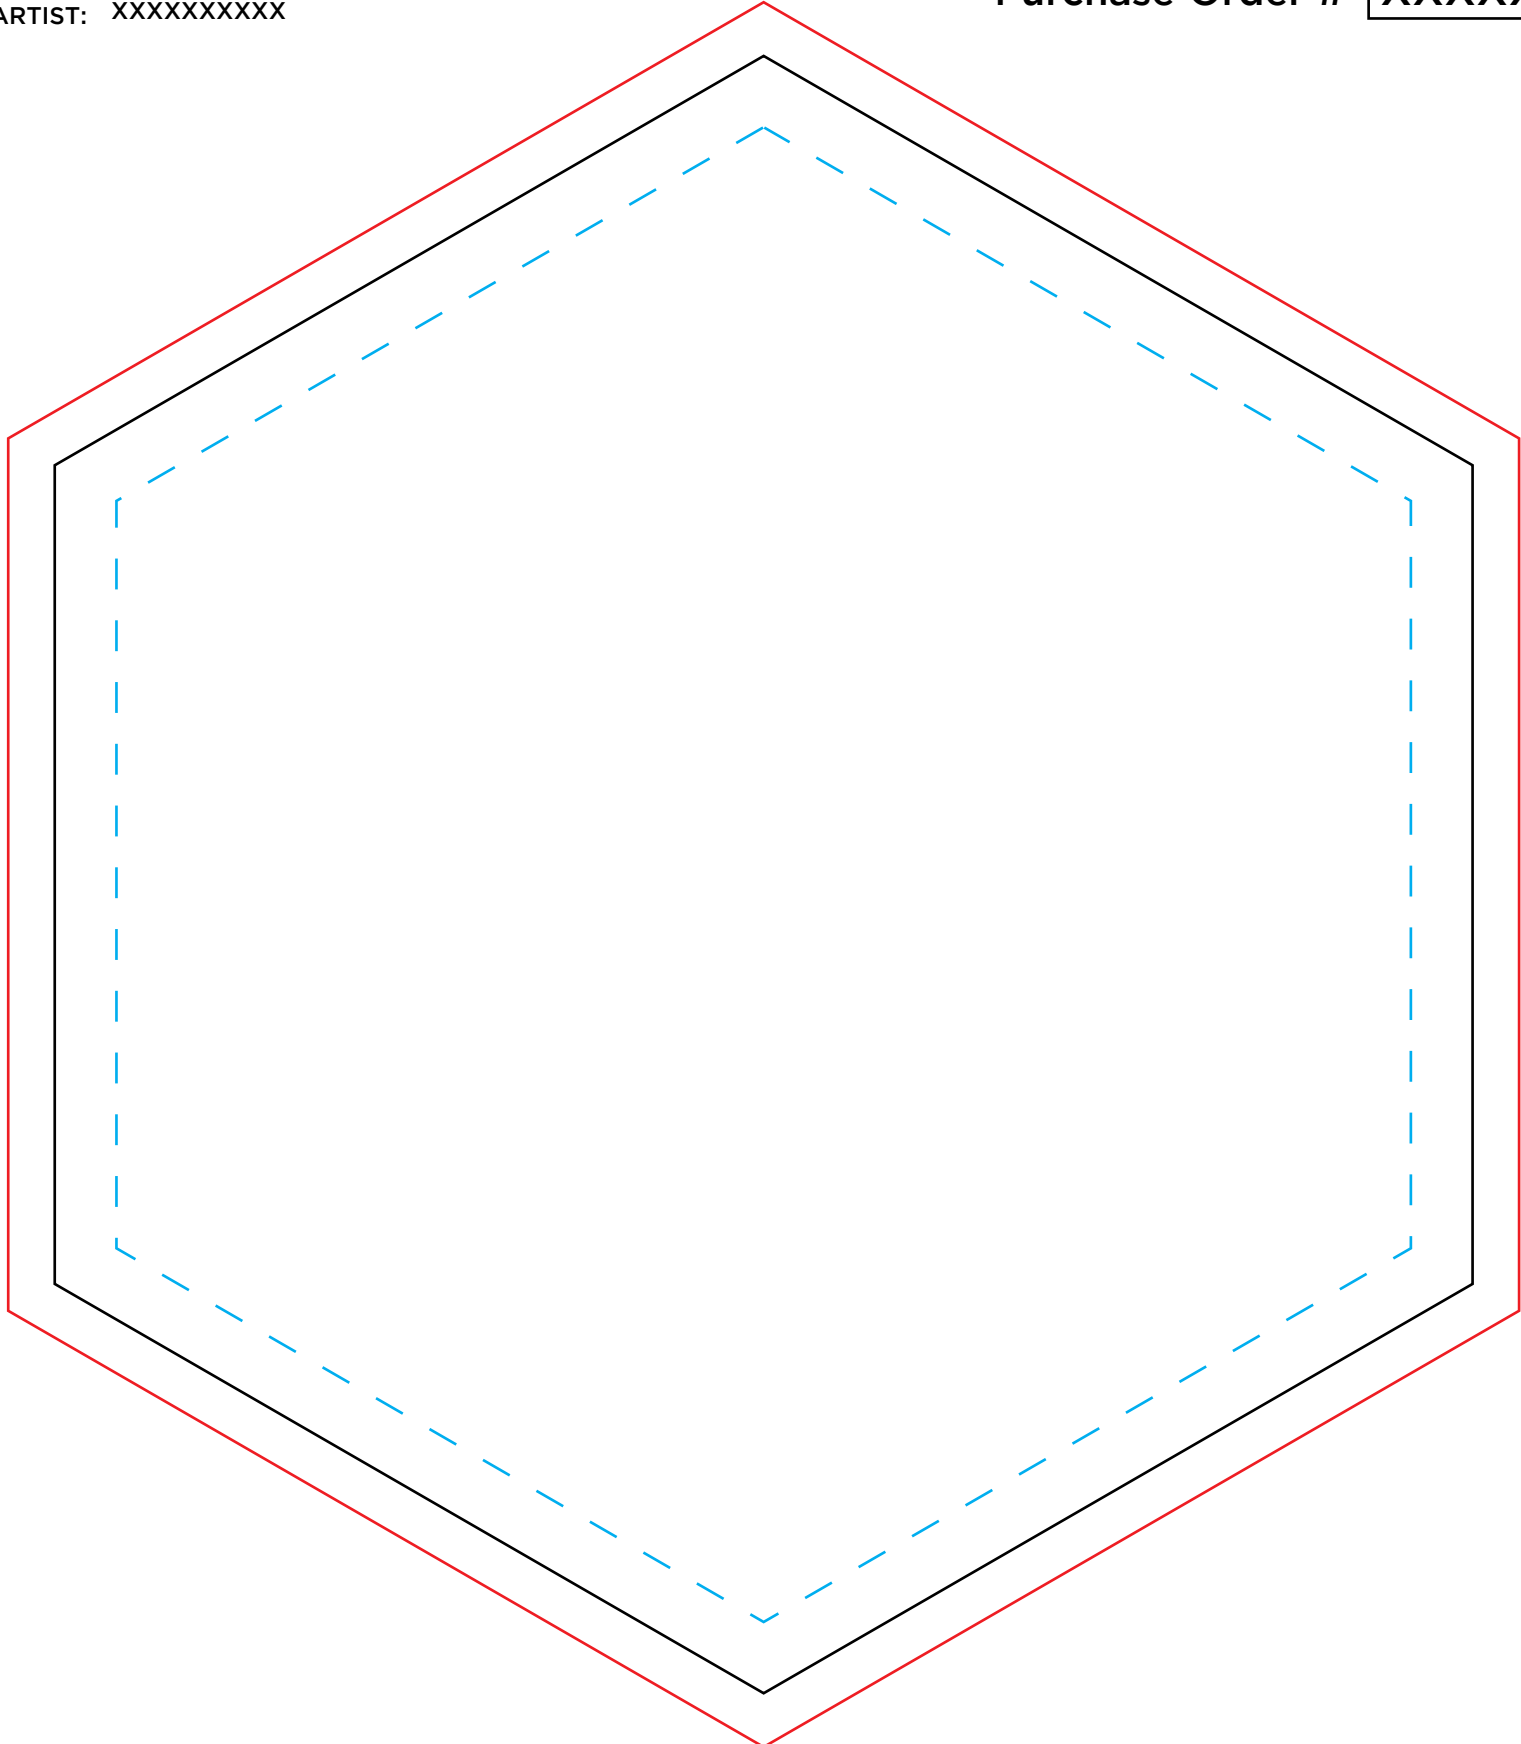

HEXAGONMOUSEPAD

JOB: XXXXXXXXXXXX
ARTIST: XXXXXXXXXXXX

IMPRINT COLOR: XXXXXXXXXXXX

Purchase Order #

XXXXXXXXXX

Hexagon Shape
Soft Mouse Pad
7.38" x 8.52" x 0.125"

*Dashed line indicates imprint area and will not appear on your product.
Black line indicates the item outline and will not appear on your product
Red line indicates the full bleed line and will not appear on your product*

Due to the variation in computer monitors and printing processes this proof is NOT FOR EXACT COLOR approval. Review this proof to ensure that all elements are correctly placed.

IMPRINT AREA:
6.73 in. W x 7.77 in. H

PLEASE NOTE: This item is subject to a 1/8" shift in decoration due to the printing process.