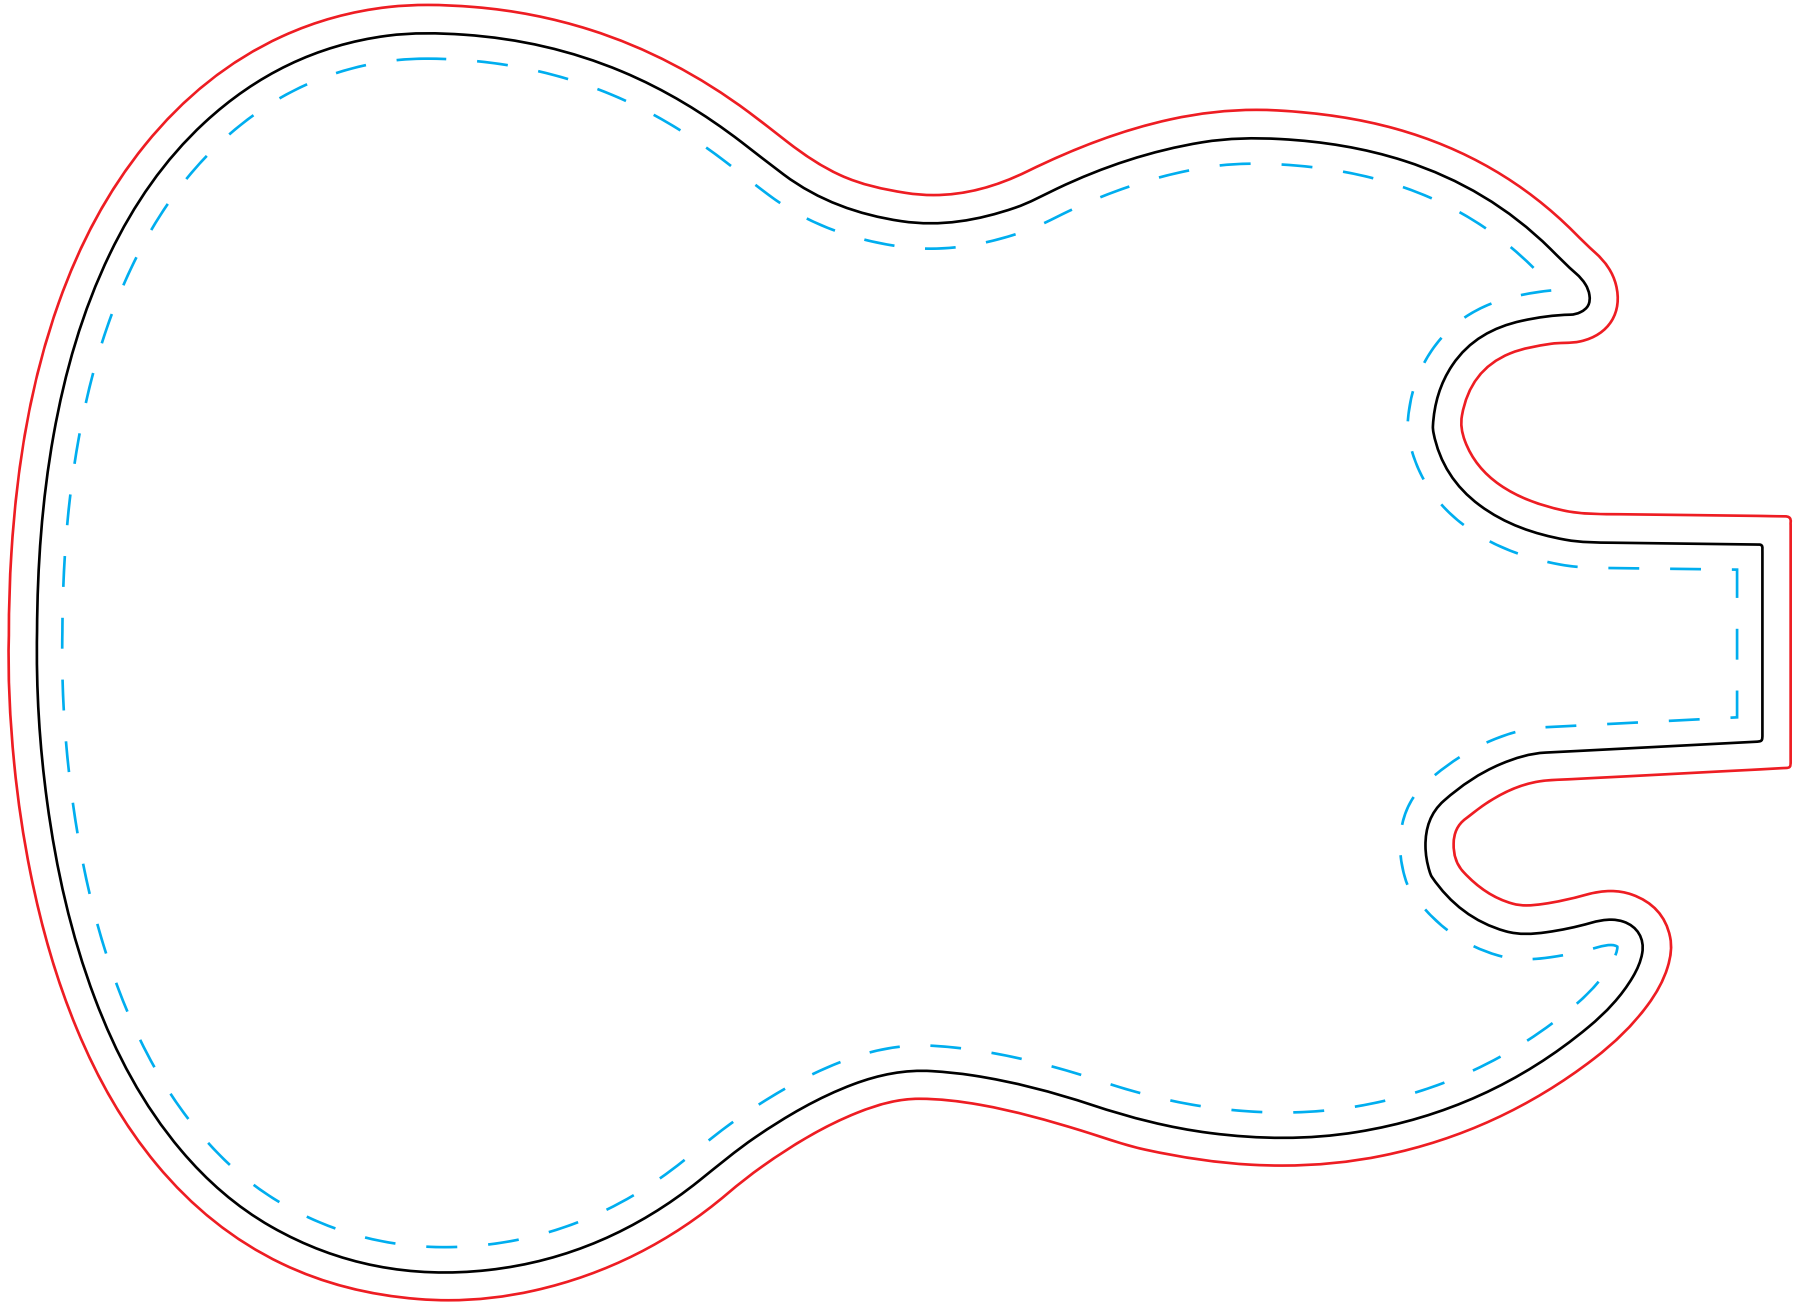

GUITARMOUSEPAD

Guitar Shape

Soft Mouse Pad

8.71" x 6.17" x 0.125"

JOB: XXXXXXXXXXXX
ARTIST: XXXXXXXXXXXX

IMPRINT COLOR: XXXXXXXXXXXX

Purchase Order # XXXXXXXXXX

*Dashed line indicates imprint area and will not appear on your product.
Black line indicates the item outline and will not appear on your product
Red line indicates the full bleed line and will not appear on your product*

*Due to the variation in computer monitors and printing processes this proof is
NOT FOR EXACT COLOR approval.
Review this proof to ensure that all elements are correctly placed.*

IMPRINT AREA:
8.71 in. W x 6.17 in. H

PLEASE NOTE: This item is subject to a 1/8" shift in decoration due to the printing process.