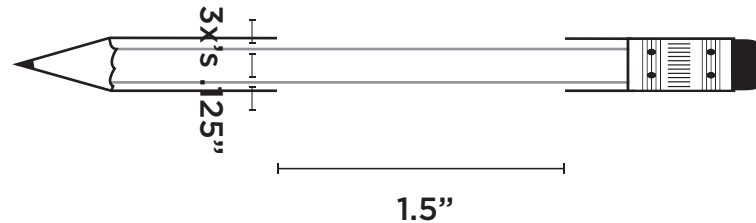

Paper Proof

GHE-FDP - Hex Wooden Golf Pencil with Eraser

Purchase Order # XXXXXXXXXX

Dashed line indicates imprint area and will not appear on your product.
The standard imprint location for this item is to the far right.

PLEASE NOTE: Standard imprint location is near the unsharpened end of the pencil

PLEASE NOTE: STANDARD PRODUCTION TIME IS 5-7 BUSINESS DAYS FROM PAPER PROOF APPROVAL

JOB XXXXXXXXXXXX
ARTISTXXXXXXXXXX

IMPRINT 1XXXXXXXXXX

MINIMUM LINE THICKNESS

+

MINIMUM FONT PT SIZE

Ee

ENLARGED