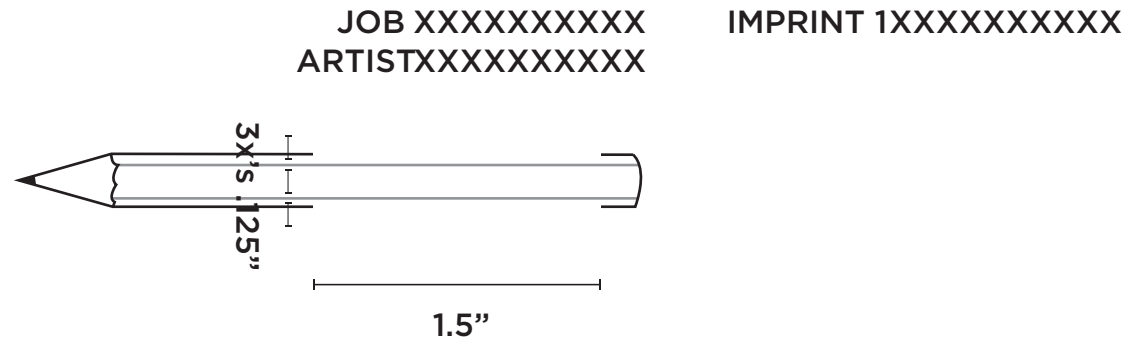

Paper Proof

GH-FDP - Golf Hex Pencil

Purchase Order # XXXXXXXXXX

Dashed line indicates imprint area and will not appear on your product.
The standard imprint location for this item is to the far right.

*****PLEASE NOTE: Standard imprint location is near the unsharpened end of the pencil*****
PLEASE NOTE: STANDARD PRODUCTION TIME IS 5-7 BUSINESS DAYS FROM PAPER PROOF APPROVAL

MINIMUM LINE THICKNESS

+

MINIMUM FONT PT SIZE

Ee

ENLARGED