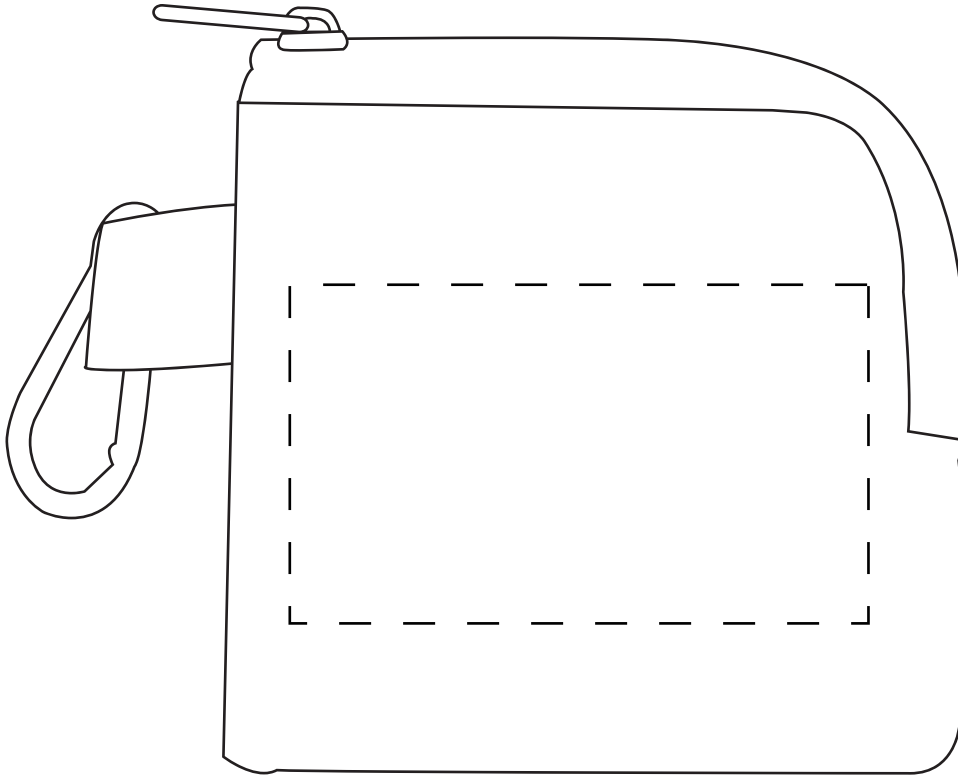

Dashed line indicates imprint area and will not appear on your product.

JOB: XXXXXXXXXXXX
ARTIST: XXXXXXXXXXXX
IMPRINT COLOR: XXXXXXXXXXXX

MINIMUM LINE THICKNESS

+

MINIMUM FONT PT SIZE

Ee

ENLARGED