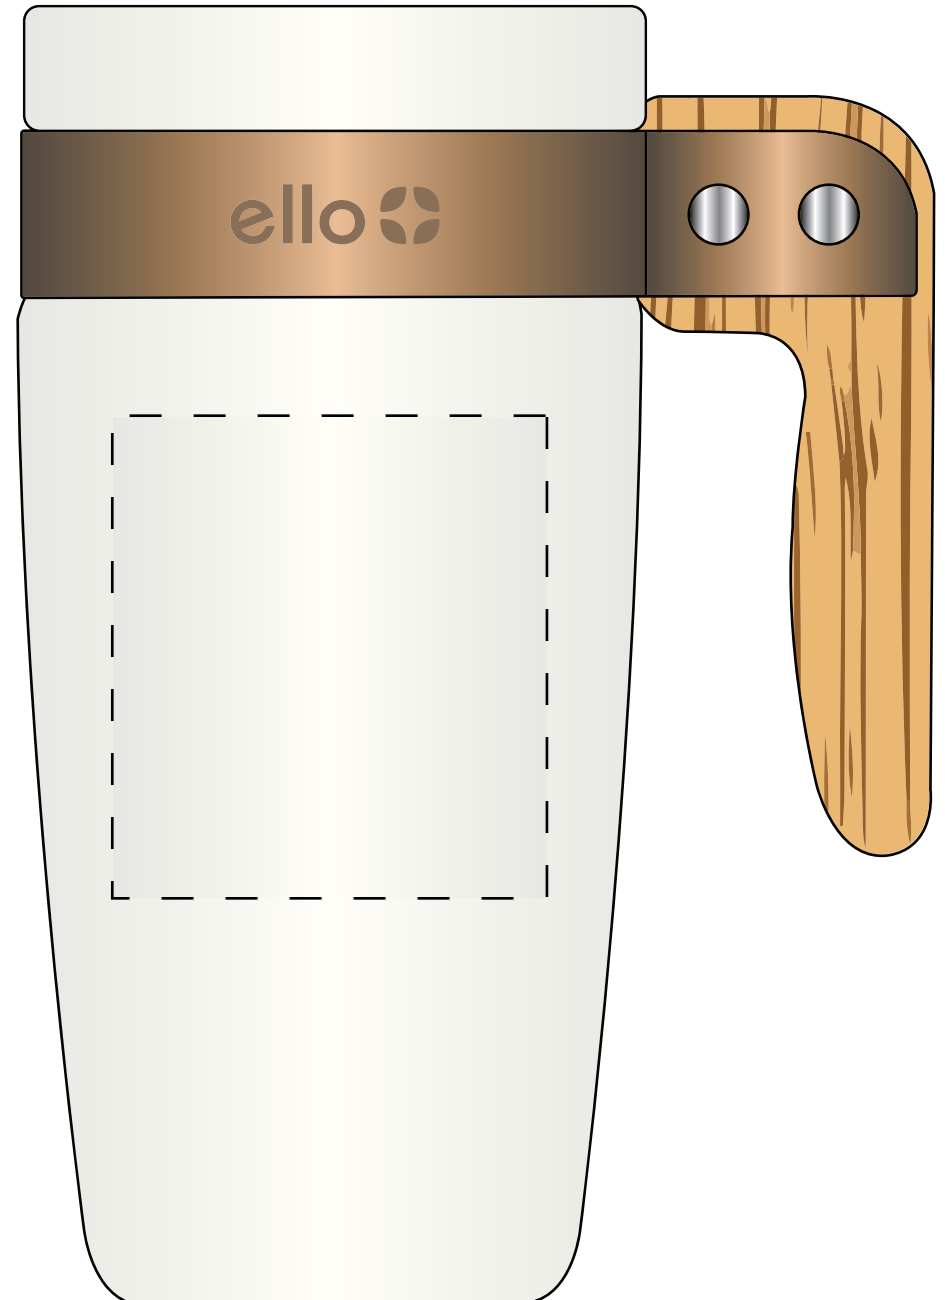

FULTON

16 oz Ello Fulton

Ceramic Mug

Purchase Order #

XXXXXXXXXXXX

Dashed line indicates imprint area and will not appear on your product.

JOB: XXXXXXXXXXXX

ARTIST: XXXXXXXXXXXX

IMPRINT COLOR: XXXXXXXXXXXX

MINIMUM LINE THICKNESS

+

MINIMUM FONT PT SIZE

Ee

IMPRINT AREA: 2.25 in. W x 2.5 in. H