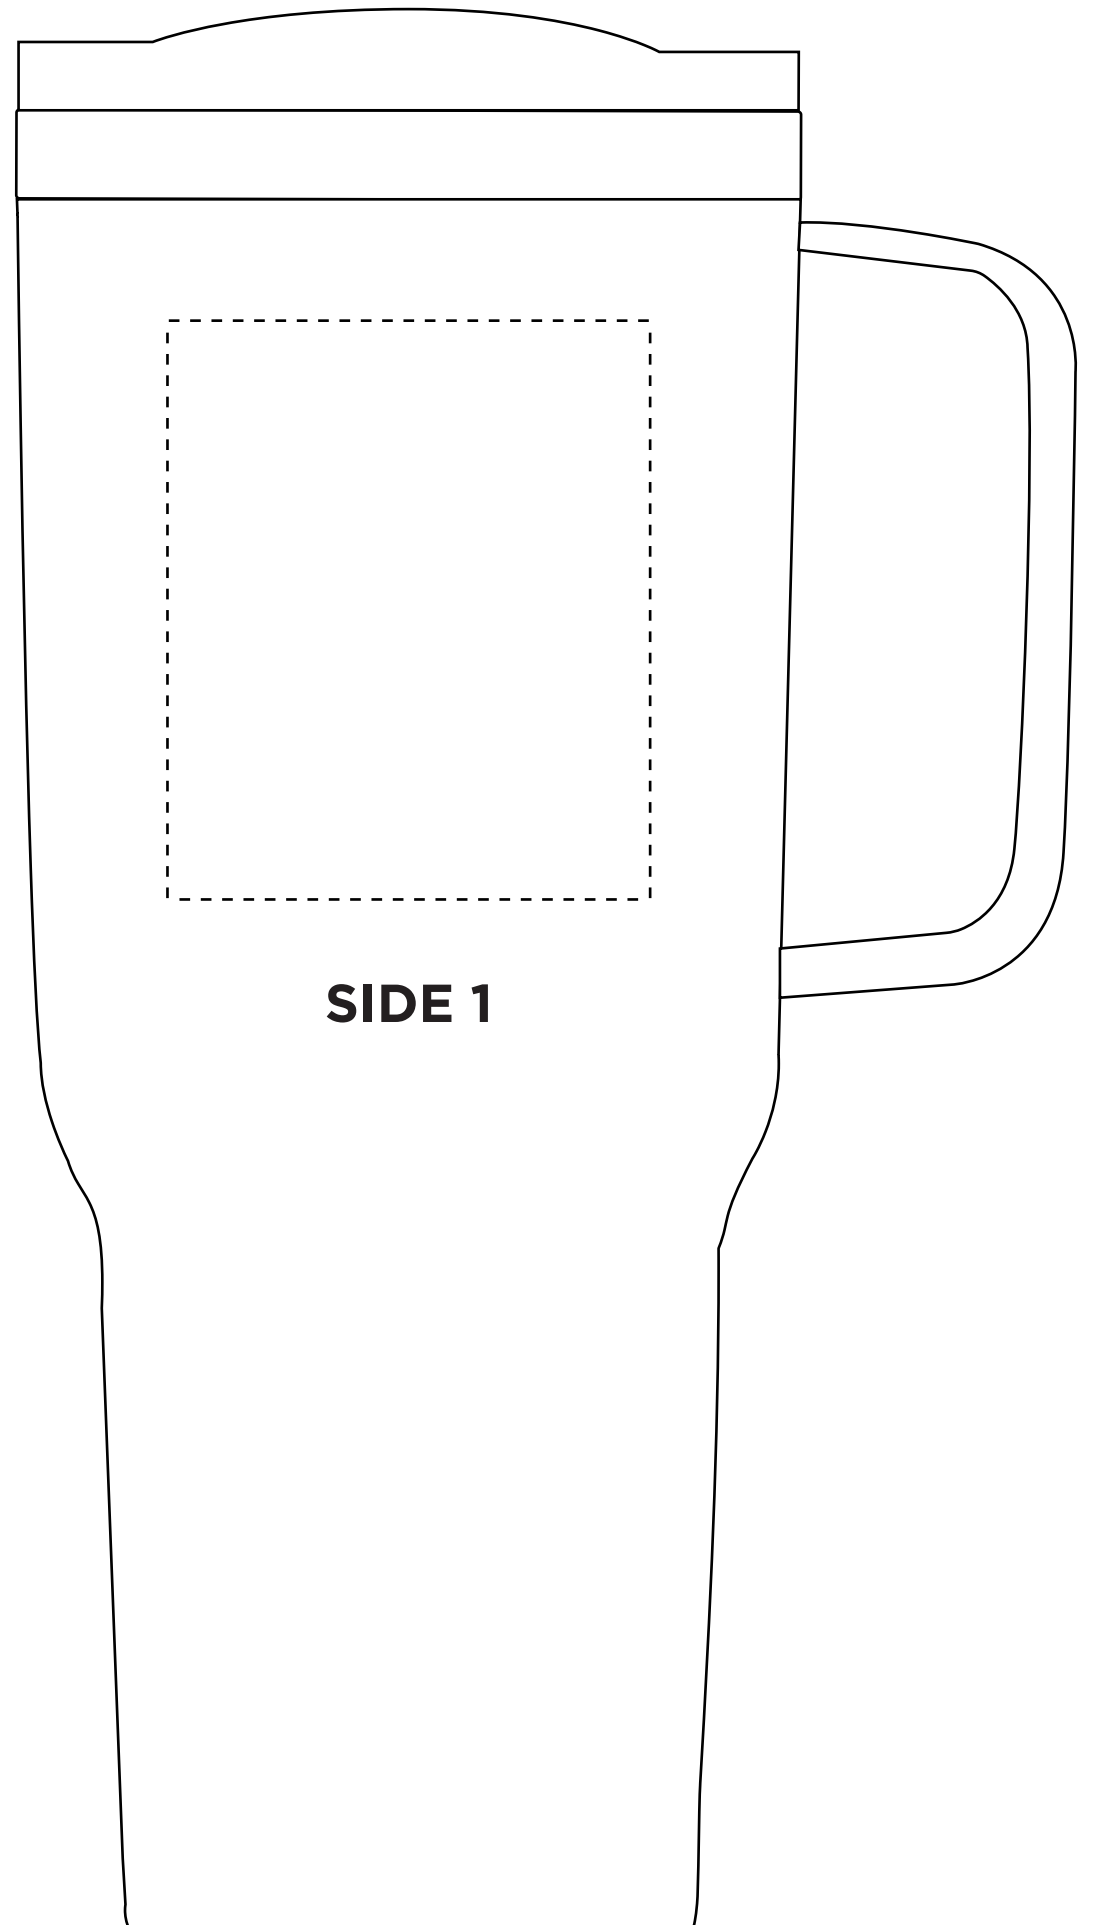

IMPRINT AREA : 3 in. W x 3 in. H

MAMMOTH

Mammoth 40 Oz Vacuum Insulated Mug
(LASER ENGRAVED)

Purchase Order # XXXXXXXXXX

*Dashed line indicates imprint area and will
not appear on your product.*

JOB: XXXXXXXXXXXX
ARTIST: XXXXXXXXXXXX

IMPRINT COLOR: LASER ENGRAVED

SIDE 2
(optional)

**NOTE: Exact opposite sides
cannot be guaranteed.**

SIDE 1

1118RALLYTOWEL

11" x 18" Rally Towel

JOB: XXXXXXXXXXXX
ARTIST: XXXXXXXXXXXX
IMPRINT 1: XXXXXXXXXXXX
IMPRINT 2: XXXXXXXXXXXX
IMPRINT 3: XXXXXXXXXXXX
IMPRINT 4: XXXXXXXXXXXX

Purchase Order #

XXXXXXXXXX

Dashed line indicates imprint area and will not appear on your product.

IMPRINT AREA: 8 in. W x 15 in. H

EARBUDDY - Earbuds in Case

Purchase Order # **XXXXXXXXXX**

*The dashed line will not print on any finished product;
it is meant to denote the maximum imprint area*

IMPRINT COLOR(S): XXXXXXXXXXXX

Purchase Order #

XXXXXXXXXXXX

Dashed line indicates imprint area and will not appear on your product.

LIVE IMPRINT AREA: 5 in. W. x 3.5 in. H.
FULL CARD: 5.5 in. W x 4 in. H.