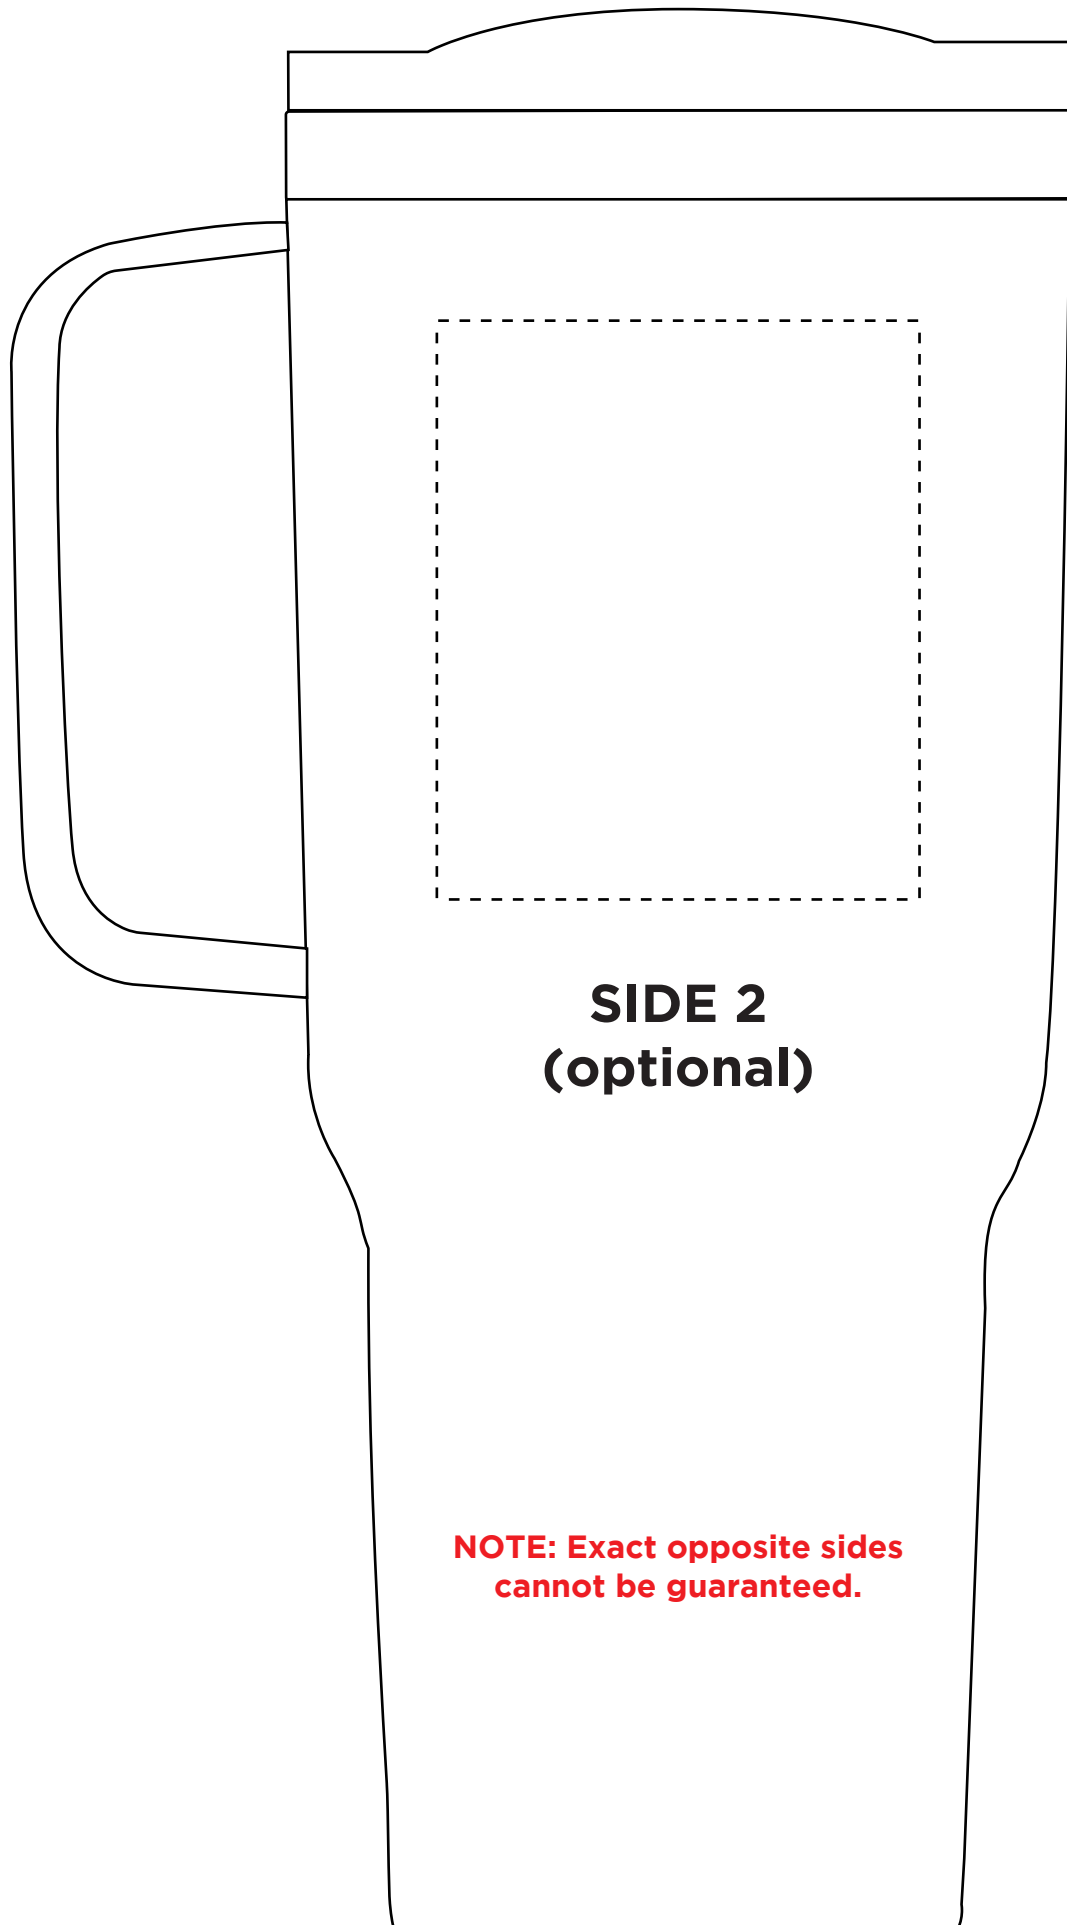

IMPRINT AREA : 3 in. W x 3 in. H

MAMMOTH

Mammoth 40 Oz Vacuum Insulated Mug
(LASER ENGRAVED)

Purchase Order # XXXXXXXXXX

*Dashed line indicates imprint area and will
not appear on your product.*

JOB: XXXXXXXXXXXX
ARTIST: XXXXXXXXXXXX

IMPRINT COLOR: LASER ENGRAVED

SIDE 2
(optional)

**NOTE: Exact opposite sides
cannot be guaranteed.**

SIDE 1

1118RALLYTOWEL

11" x 18" Rally Towel

JOB: XXXXXXXXXXXX
ARTIST: XXXXXXXXXXXX
IMPRINT 1: XXXXXXXXXXXX
IMPRINT 2: XXXXXXXXXXXX
IMPRINT 3: XXXXXXXXXXXX
IMPRINT 4: XXXXXXXXXXXX

Purchase Order #

XXXXXXXXXX

Dashed line indicates imprint area and will not appear on your product.

IMPRINT AREA: 8 in. W x 15 in. H

EARBUDDY - Earbuds in Case

Purchase Order # **XXXXXXXXXX**

*The dashed line will not print on any finished product;
it is meant to denote the maximum imprint area*

IMPRINT COLOR(S): XXXXXXXXXXXX

Purchase Order #

XXXXXXXXXXXX

Dashed line indicates imprint area and will not appear on your product.

LIVE IMPRINT AREA: 5 in. W. x 3.5 in. H.
FULL CARD: 5.5 in. W x 4 in. H.