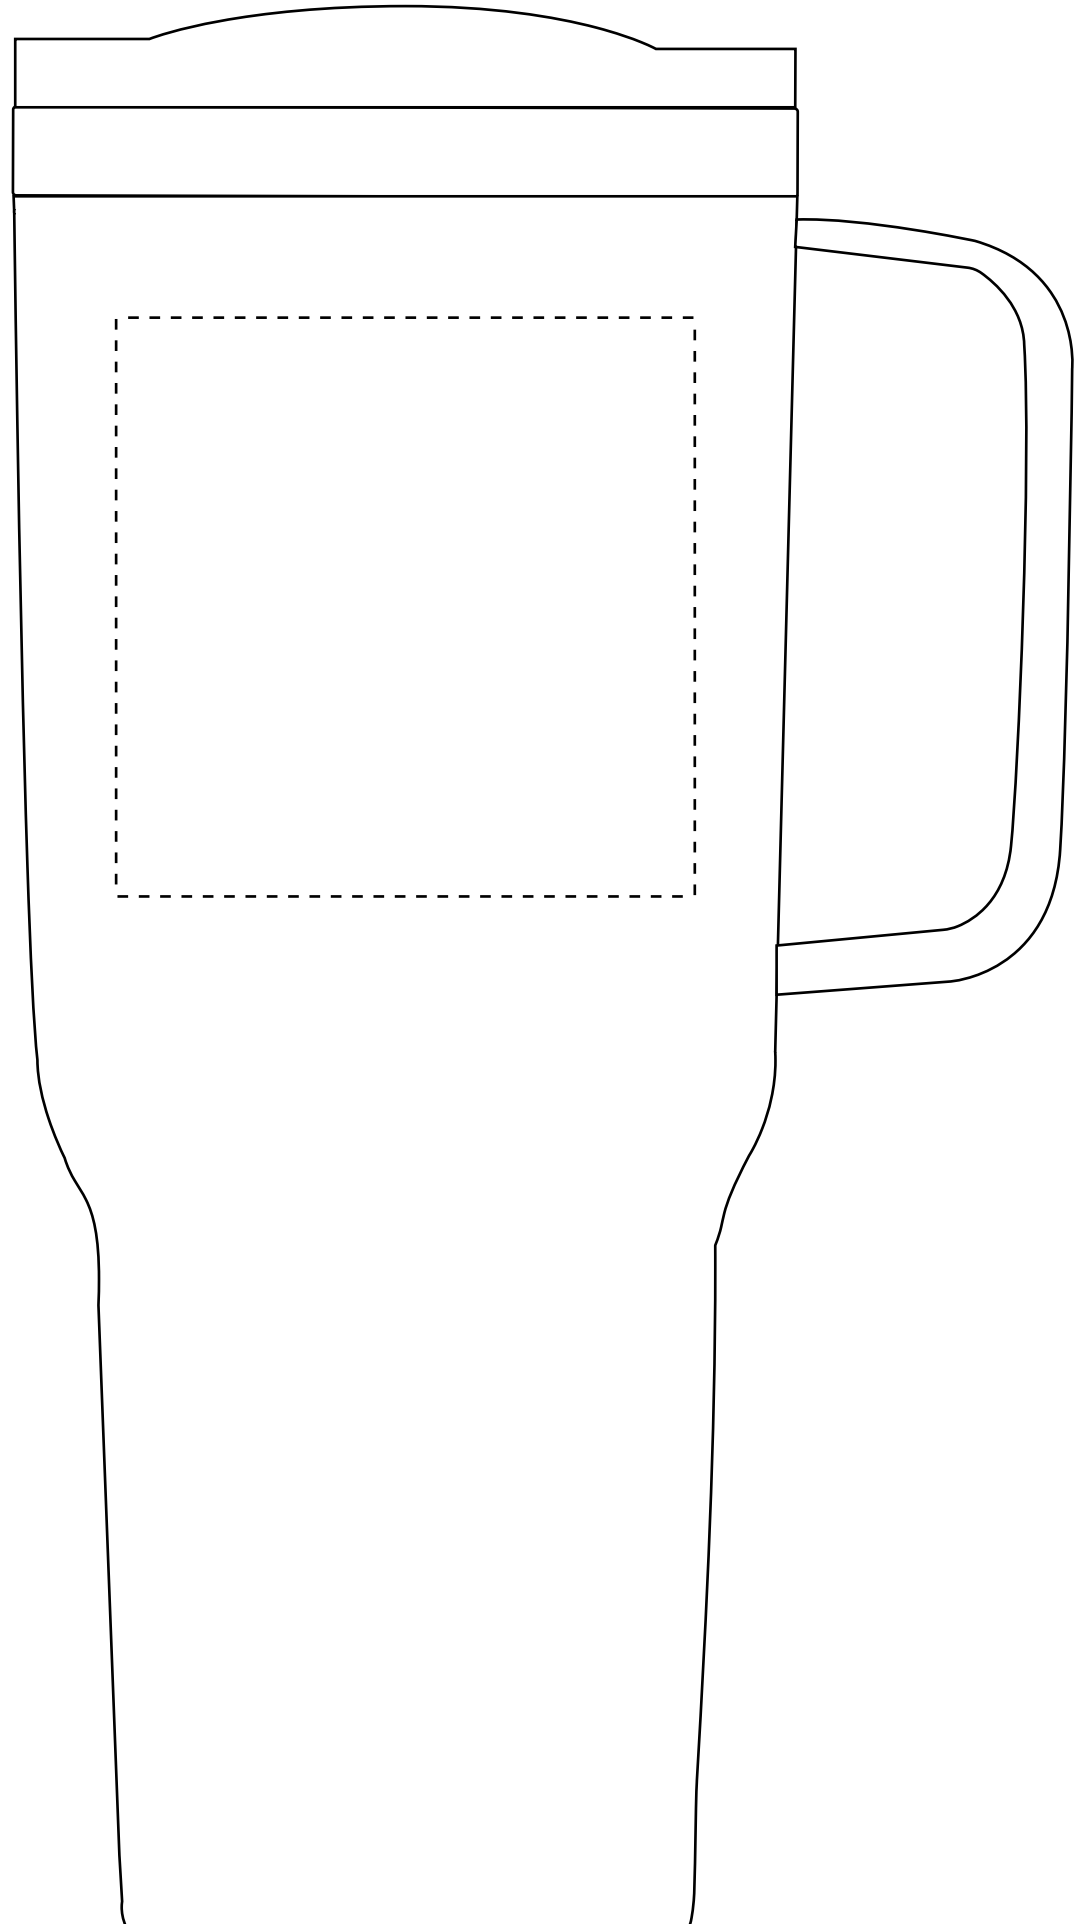

MAMMOTH

Mammoth 40 Oz Vacuum Insulated Mug

Purchase Order # XXXXXXXXXX

Dashed line indicates imprint area and will not appear on your product.

JOB: XXXXXXXXXXXX

ARTIST: XXXXXXXXXXXX

IMPRINT COLOR: XXXXXXXXXXXX

IMPRINT AREA : 3 in. W x 3 in. H

MAMMOTH

Mammoth 40 Oz Vacuum Insulated Mug
(LASER ENGRAVED)

Purchase Order # XXXXXXXXXX

*Dashed line indicates imprint area and will
not appear on your product.*

JOB: XXXXXXXXXXXX
ARTIST: XXXXXXXXXXXX

IMPRINT COLOR: LASER ENGRAVED

SIDE 2
(optional)

**NOTE: Exact opposite sides
cannot be guaranteed.**

SIDE 1

1118RALLYTOWEL

11" x 18" Rally Towel

JOB: XXXXXXXXXXXX
ARTIST: XXXXXXXXXXXX
IMPRINT 1: XXXXXXXXXXXX
IMPRINT 2: XXXXXXXXXXXX
IMPRINT 3: XXXXXXXXXXXX
IMPRINT 4: XXXXXXXXXXXX

IMPRINT COLOR(S): XXXXXXXXXXXX

Purchase Order #

XXXXXXXXXXXX

Dashed line indicates imprint area and will not appear on your product.

LIVE IMPRINT AREA: 5 in. W. x 3.5 in. H.
FULL CARD: 5.5 in. W x 4 in. H.