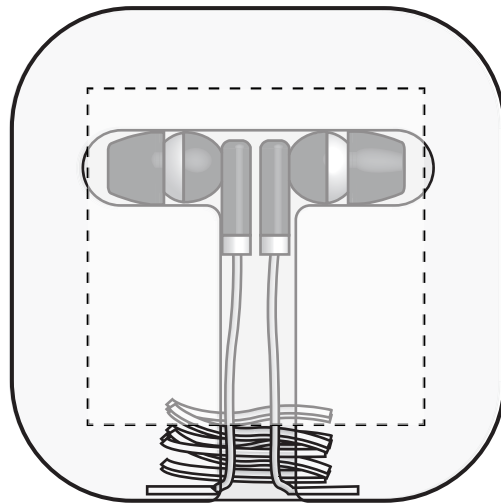

IMPRINT COLOR: LASER ENGRAVED

SIDE 2
(optional)

**NOTE: Exact opposite sides
cannot be guaranteed.**

SIDE 1

1118RALLYTOWEL

11" x 18" Rally Towel

JOB: XXXXXXXXXXXX
ARTIST: XXXXXXXXXXXX
IMPRINT 1: XXXXXXXXXXXX
IMPRINT 2: XXXXXXXXXXXX
IMPRINT 3: XXXXXXXXXXXX
IMPRINT 4: XXXXXXXXXXXX

Purchase Order #

XXXXXXXXXX

Dashed line indicates imprint area and will not appear on your product.

IMPRINT AREA: 8 in. W x 15 in. H

EARBUDDY - Earbuds in Case

Purchase Order # **XXXXXXXXXX**

*The dashed line will not print on any finished product;
it is meant to denote the maximum imprint area*

JOB: XXXXXXXXXXXX

ARTIST: XXXXXXXXXXXX

IMPRINT COLOR(S): XXXXXXXXXXXX

IMPRINT AREA: 1.75 in W x 1.75 in H

ENLARGED

ROMANCECARD

4 in. x 5.5 in. Romance Card

JOB: XXXXXXXXXXXX
ARTIST: XXXXXXXXXXXX

IMPRINT COLOR(S): XXXXXXXXXXXX

Purchase Order #

XXXXXXXXXXXX

Dashed line indicates imprint area and will not appear on your product.

LIVE IMPRINT AREA: 5 in. W. x 3.5 in. H.
FULL CARD: 5.5 in. W x 4 in. H.