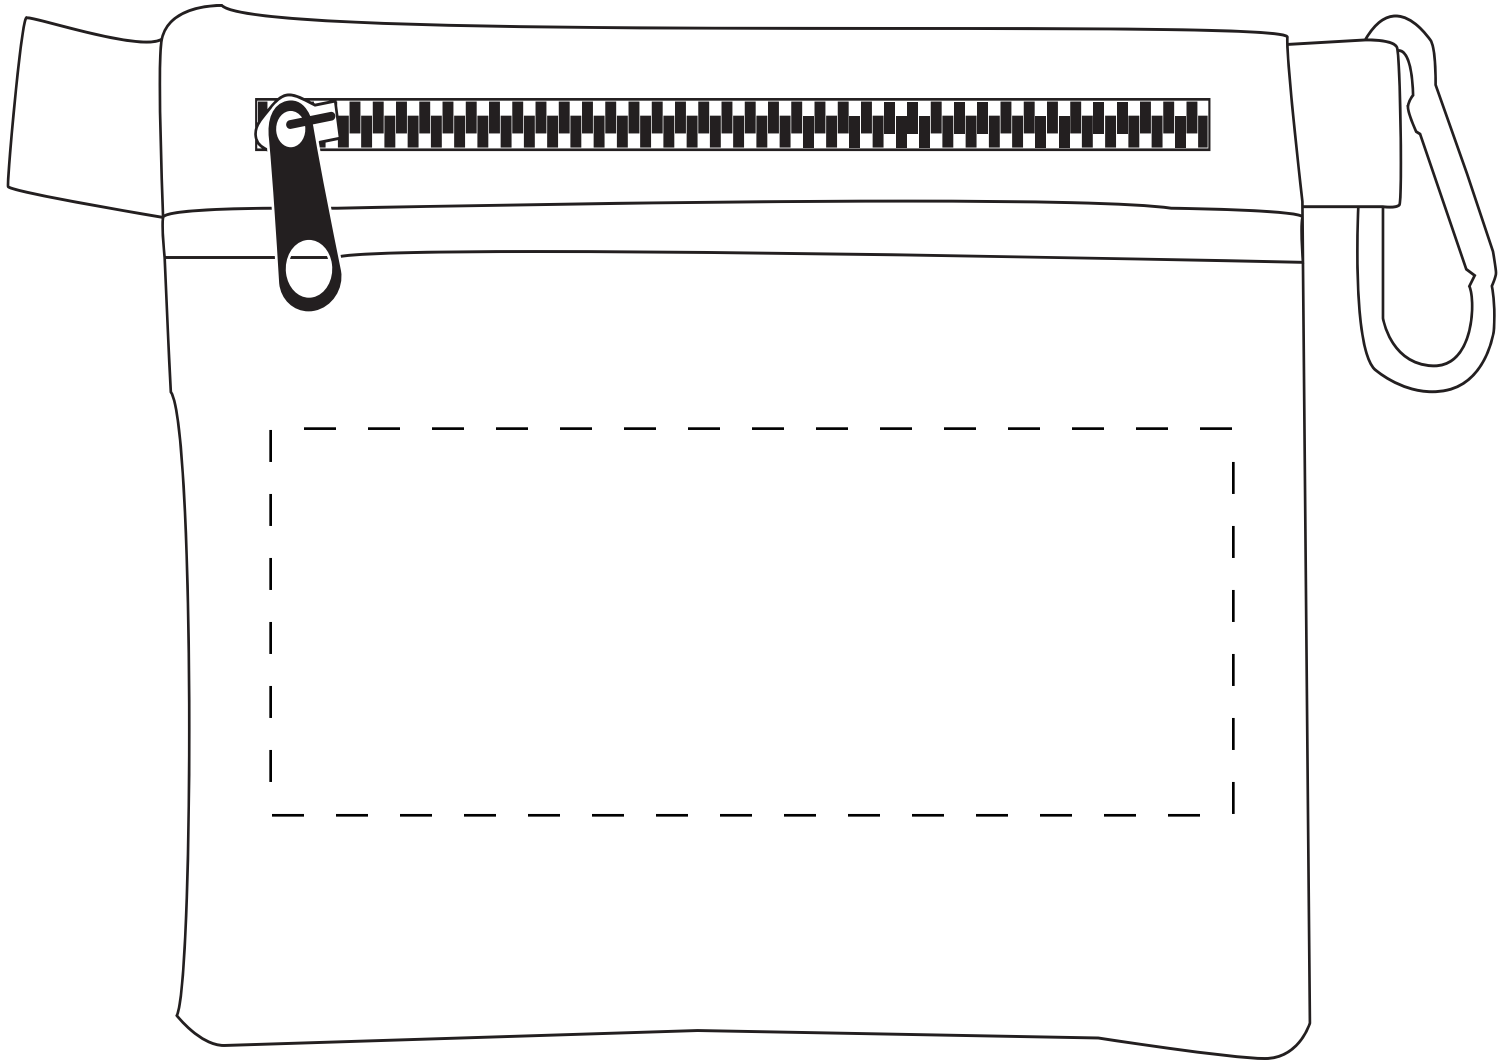

Dashed line indicates imprint area and will not appear on your product.

JOB: XXXXXXXXXXXX
ARTIST: XXXXXXXXXXXX
IMPRINT COLOR: XXXXXXXXXXXX

MINIMUM LINE THICKNESS

+

MINIMUM FONT PT SIZE

Ee