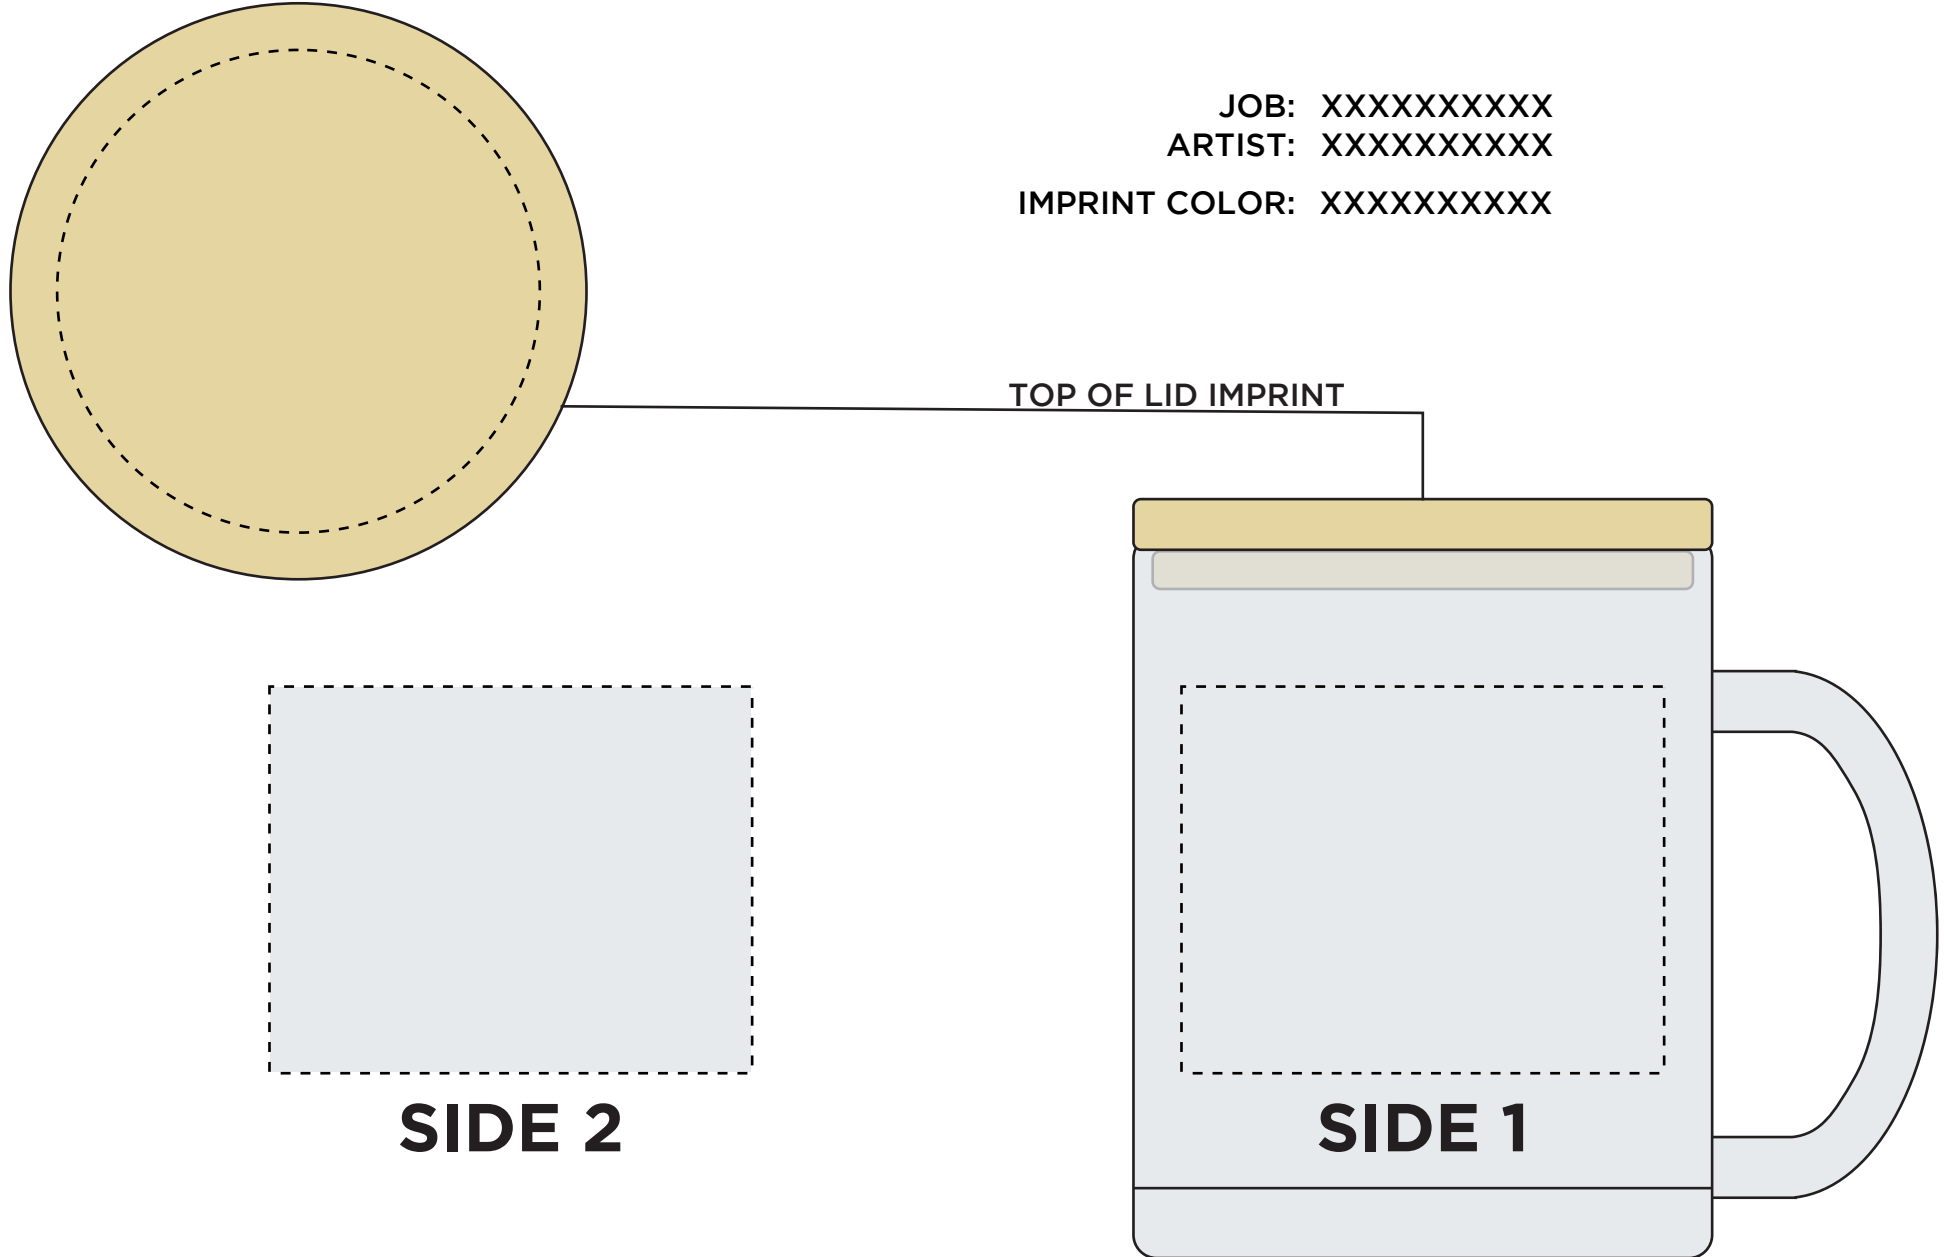

COZY

Cozy 11oz Glass Mug W/ Smooth Bamboo Lid

Purchase Order # XXXXXXXXXX

Dashed line indicates imprint area and will not appear on your product.
STANDARD IMPRINT LOCATION FOR THIS ITEM IS THE MUG.
LID IMPRINT AVAILABLE WITH ADDITIONAL CHARGE.

JOB: XXXXXXXXXXXX
ARTIST: XXXXXXXXXXXX

IMPRINT COLOR: XXXXXXXXXXXX

SIDE 2

SIDE 1

IMPRINT AREA MUG (STANDARD): 2.5 in. W x 2 in. H
IMPRINT AREA LID: 2.5 in. Diameter