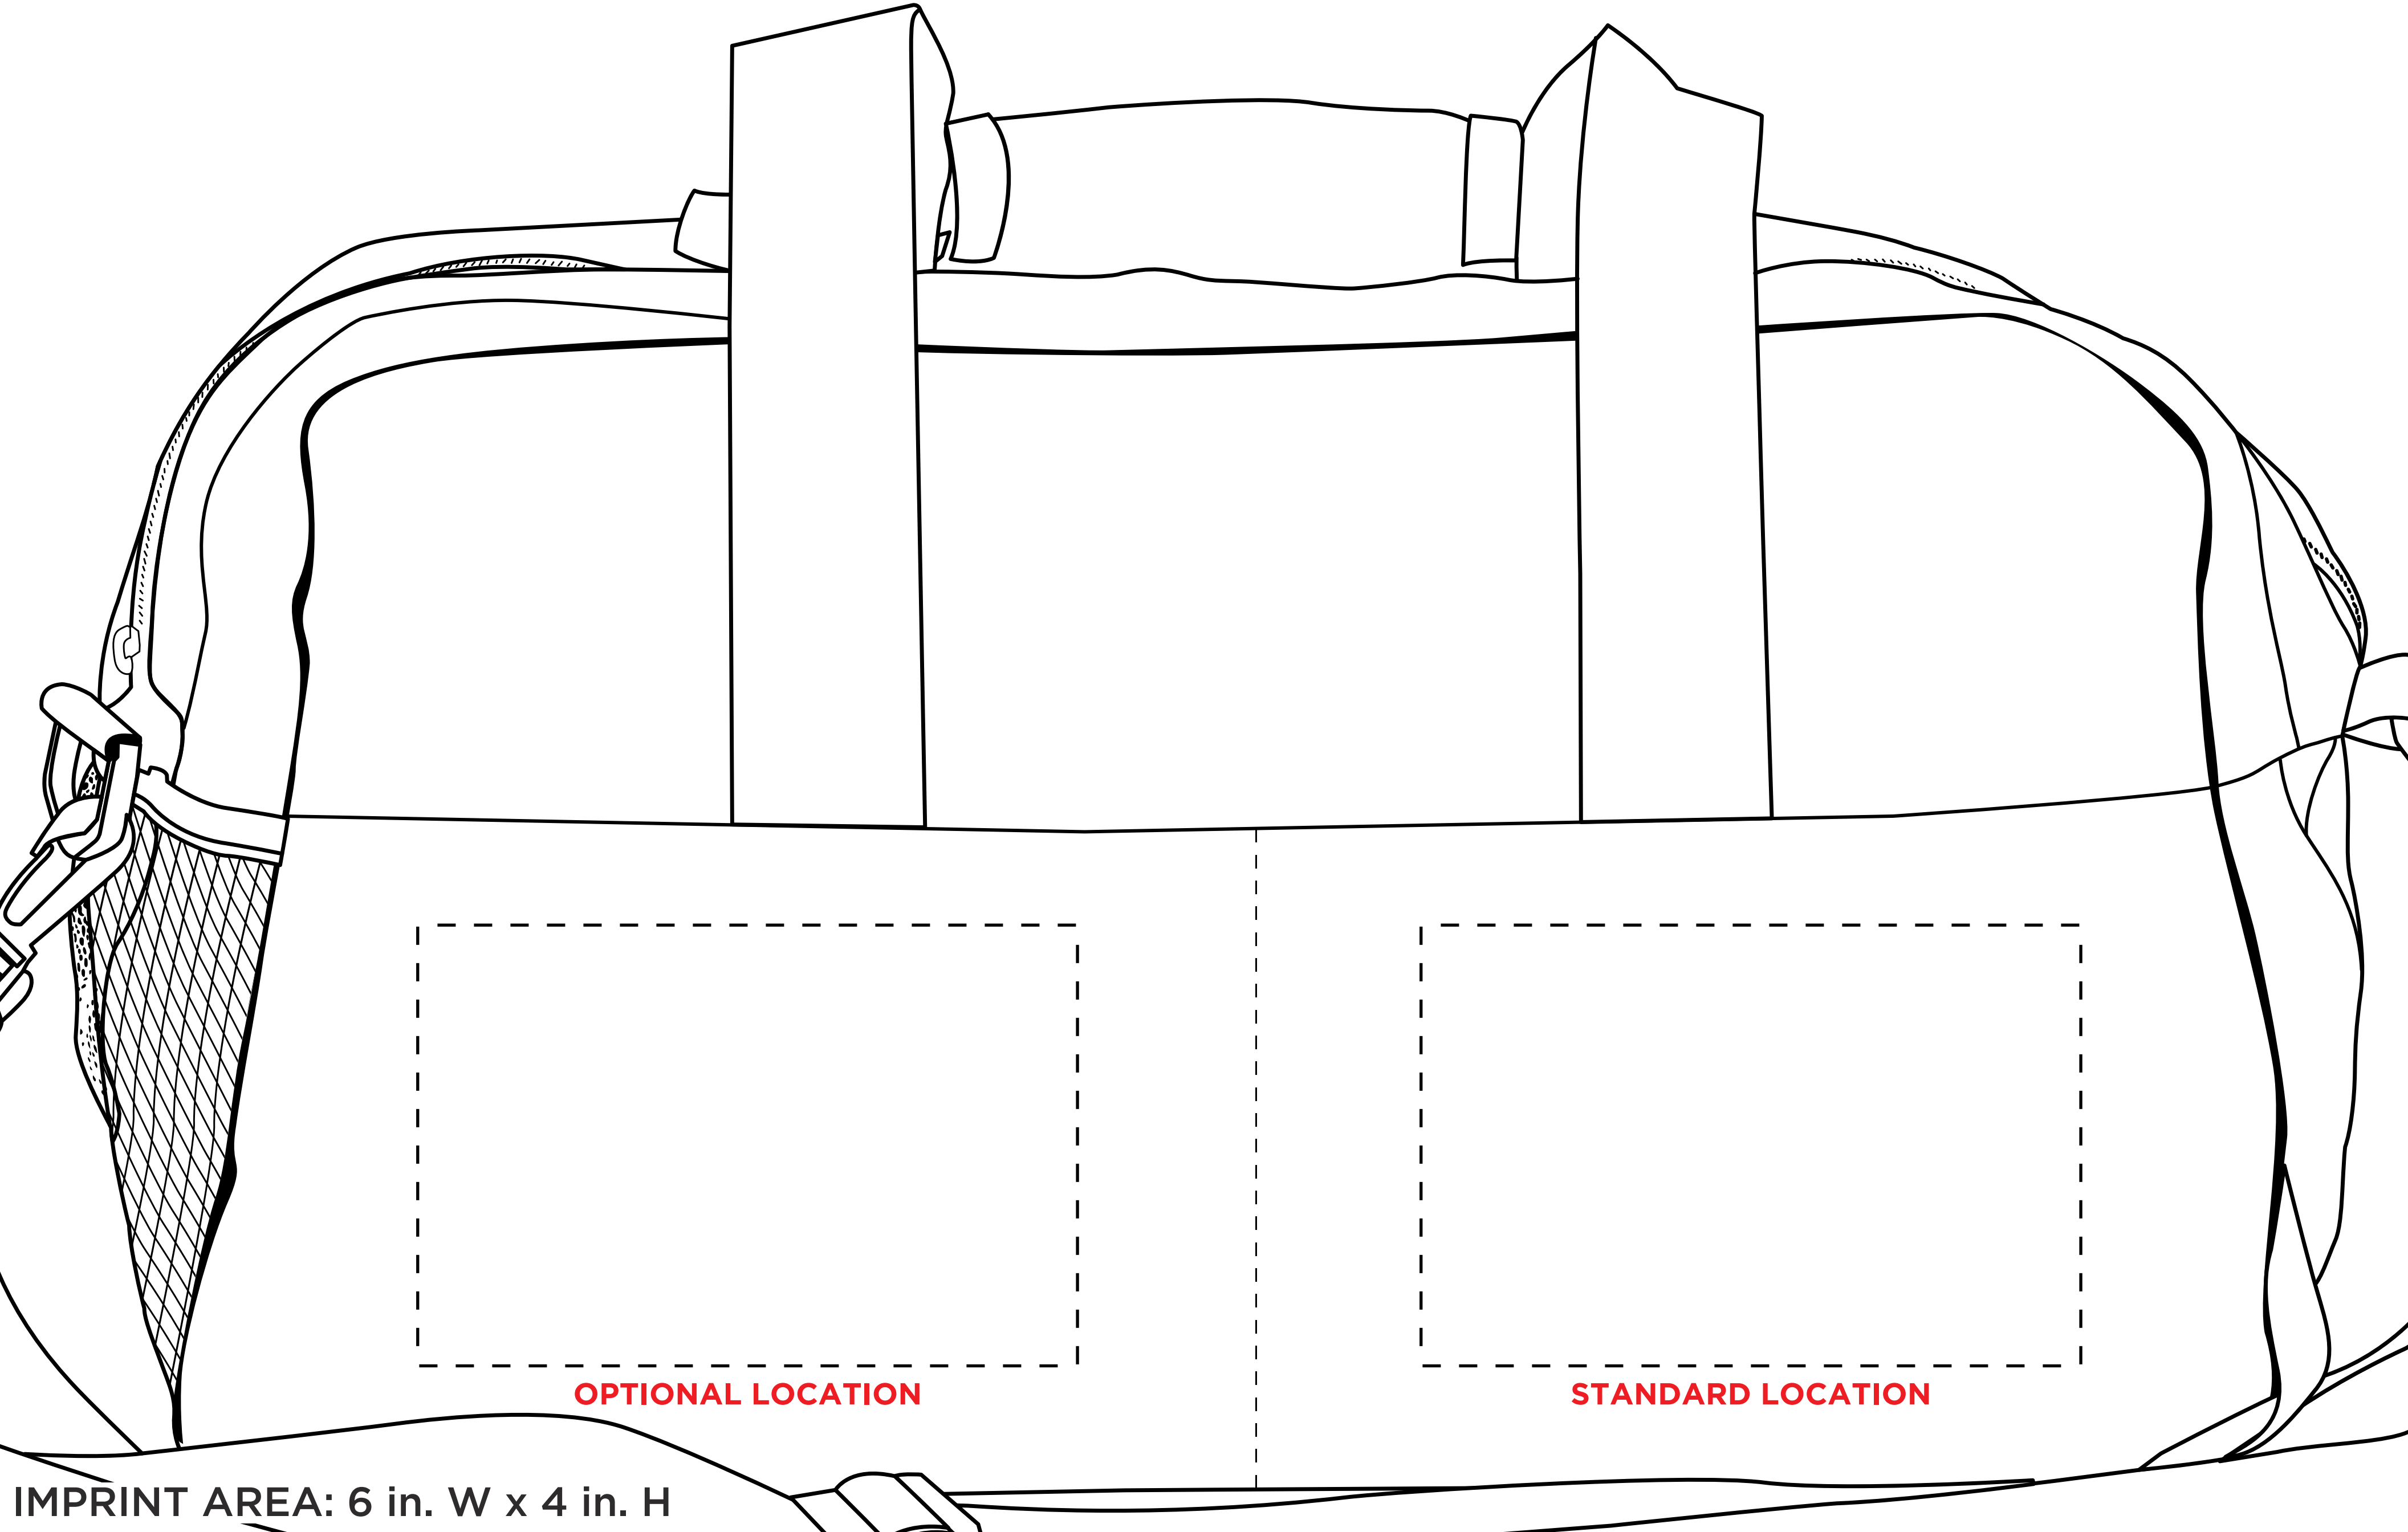

COMPACT

Eco-Conscious 8" x 11" x 18.5"

RPET Duffel Bag

Purchase Order #

XXXXXXXXXX

Dashed line indicates imprint area and will not appear on your product.

JOB: XXXXXXXXXXXX
ARTIST: XXXXXXXXXXXX

IMPRINT COLOR: XXXXXXXXXXXX

OPTIONAL LOCATION

STANDARD LOCATION

IMPRINT AREA: 4 in. W x 4 in. H

COMPACT

Eco-Conscious 8" x 11" x 18.5"

RPET Duffel Bag
(FULL COLOR)

Purchase Order #

XXXXXXXXXX

Dashed line indicates imprint area and will not appear on your product.

JOB: XXXXXXXXXXXX
ARTIST: XXXXXXXXXXXX

IMPRINT COLOR: XXXXXXXXXXXX

OPTIONAL LOCATION

STANDARD LOCATION

IMPRINT AREA: 6 in. W x 4 in. H