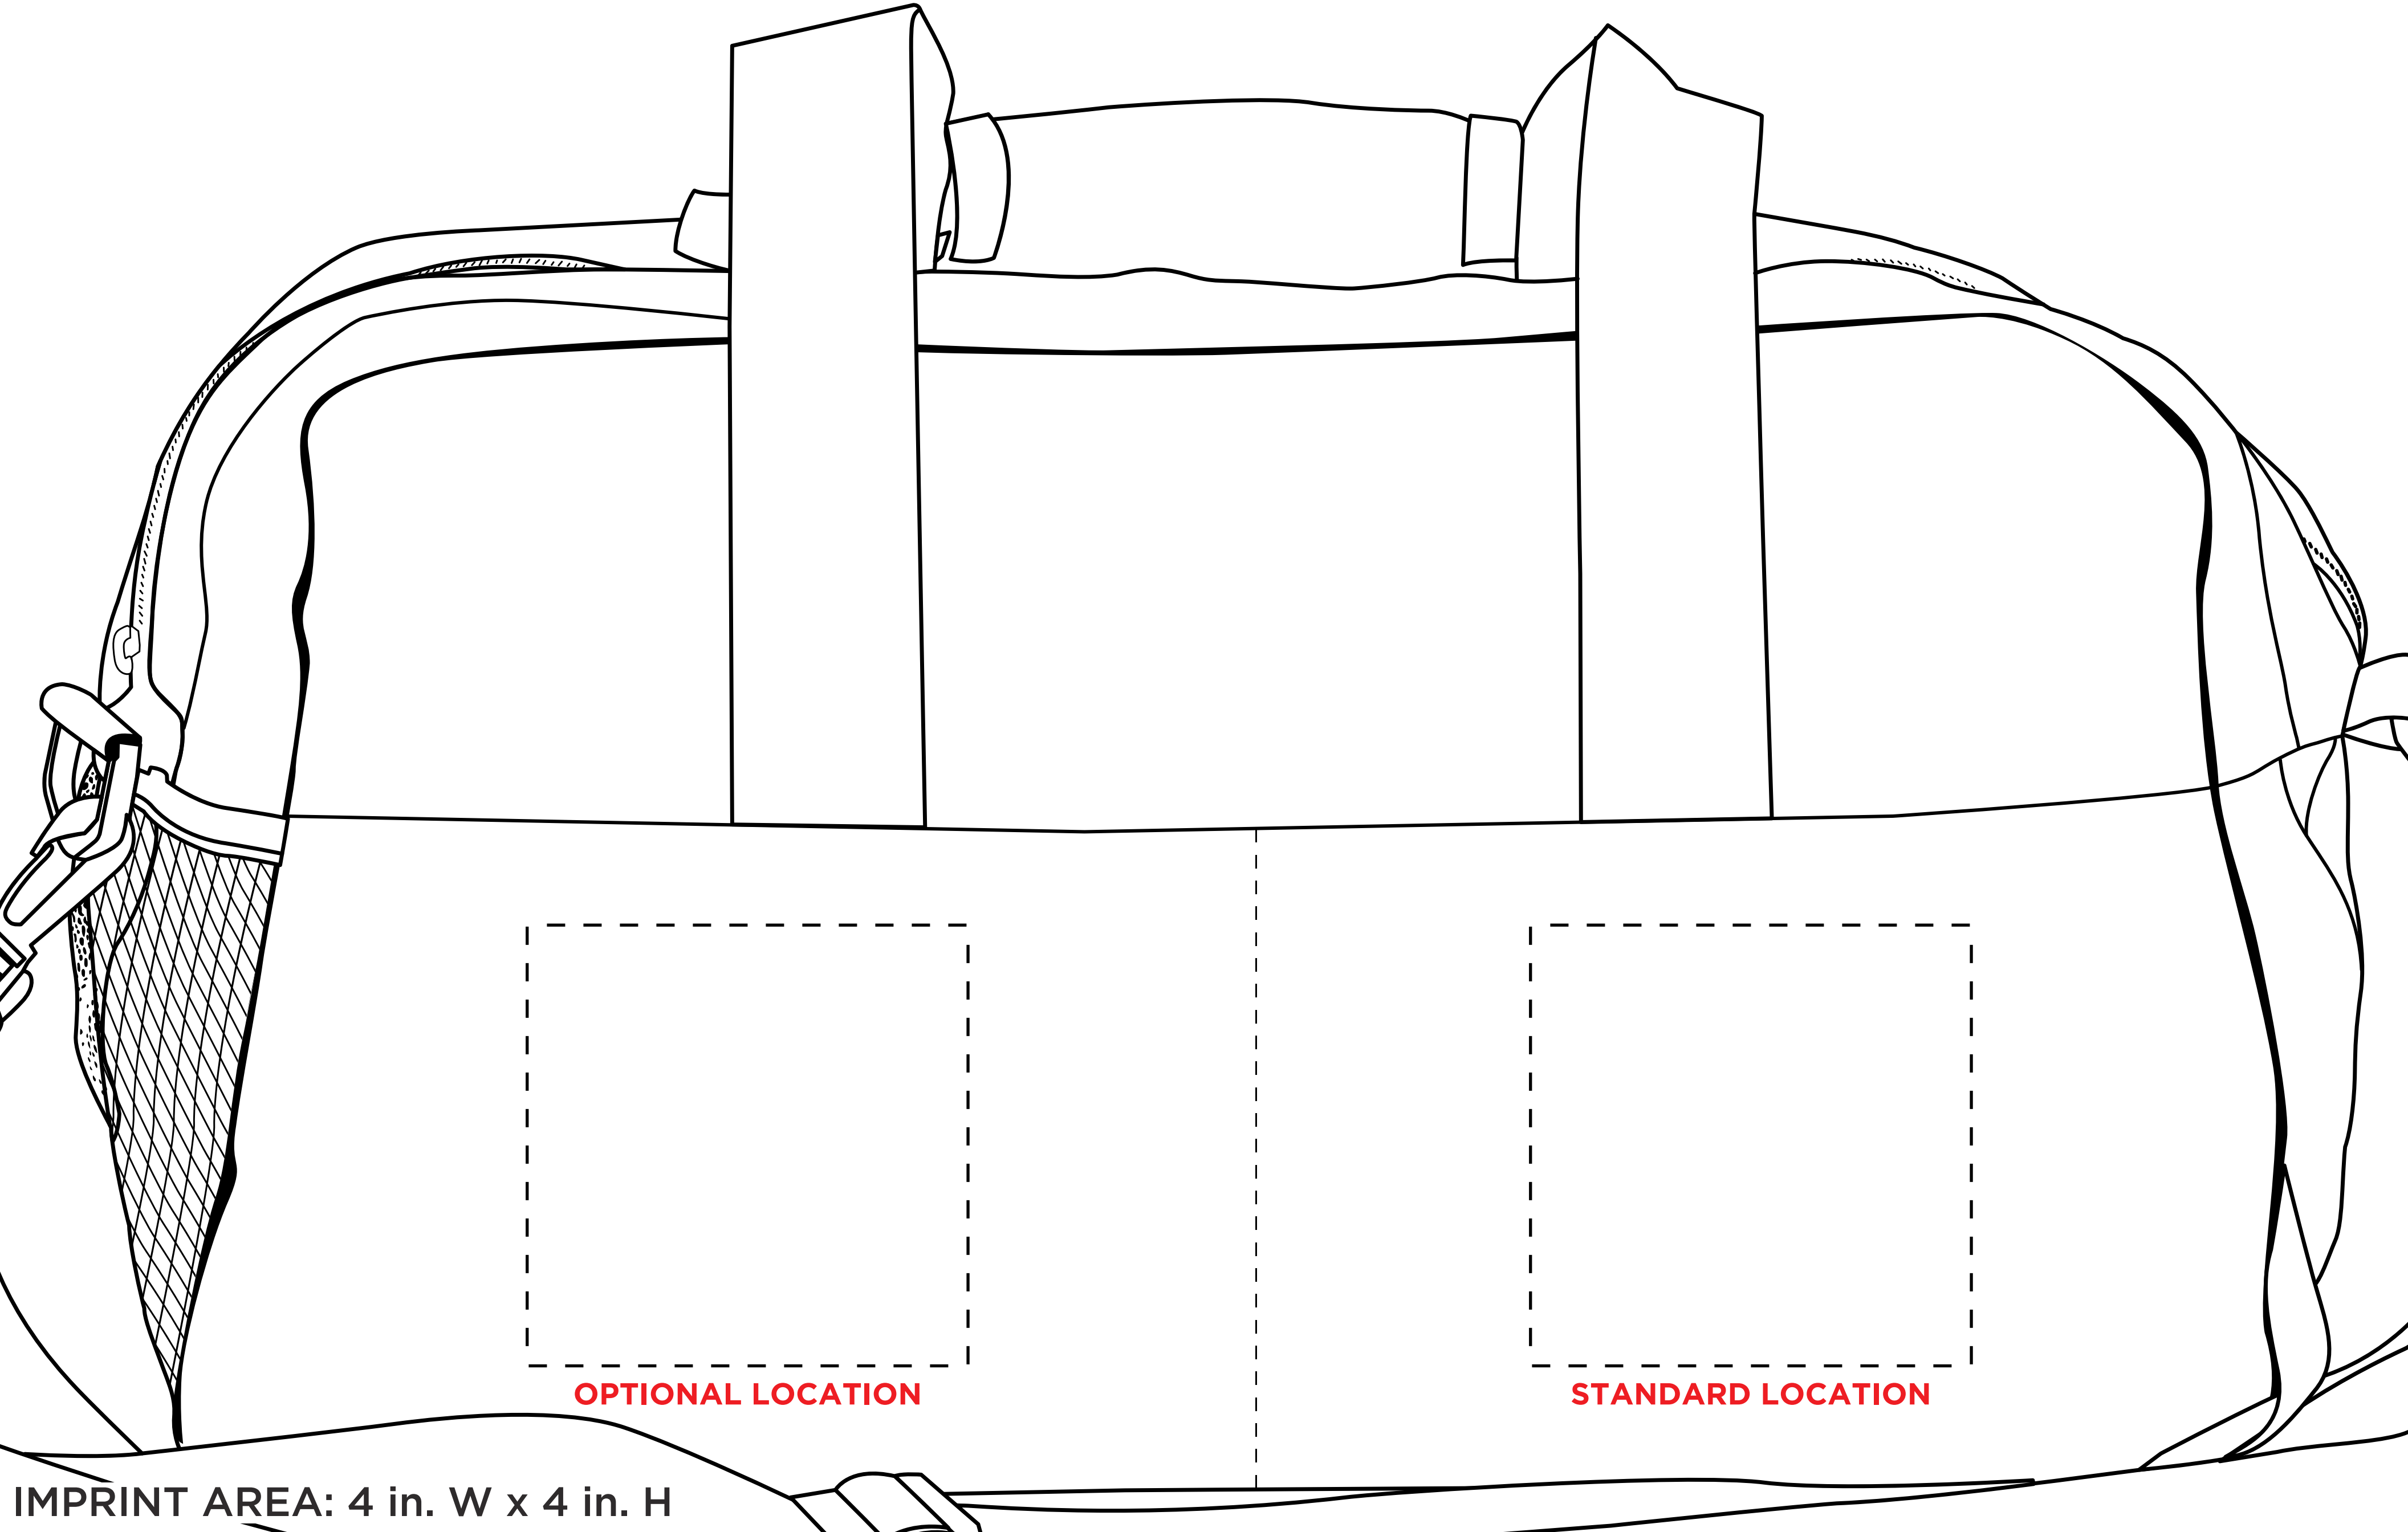

COMPACT

Eco-Conscious 8" x 11" x 18.5"

RPET Duffel Bag

Purchase Order #

XXXXXXXXXX

Dashed line indicates imprint area and will not appear on your product.

JOB: XXXXXXXXXXXX
ARTIST: XXXXXXXXXXXX

IMPRINT COLOR: XXXXXXXXXXXX

OPTIONAL LOCATION

STANDARD LOCATION

IMPRINT AREA: 4 in. W x 4 in. H

COMPACT

Eco-Conscious 8" x 11" x 18.5"

RPET Duffel Bag
(FULL COLOR)

Purchase Order #

XXXXXXXXXX

Dashed line indicates imprint area and will not appear on your product.

JOB: XXXXXXXXXXXX
ARTIST: XXXXXXXXXXXX

IMPRINT COLOR: XXXXXXXXXXXX

OPTIONAL LOCATION

STANDARD LOCATION

IMPRINT AREA: 6 in. W x 4 in. H