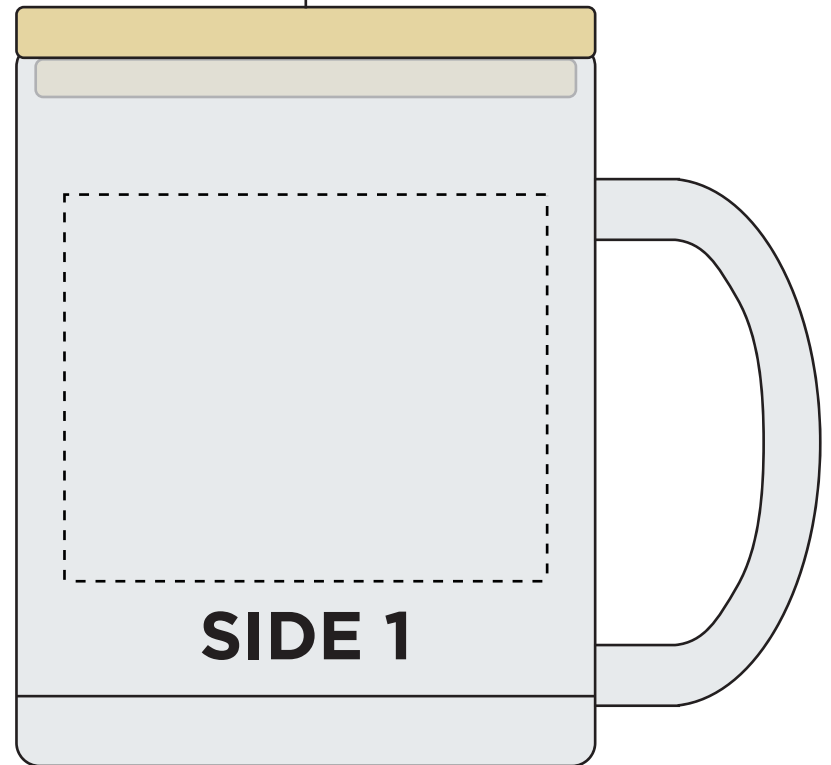

COZY

Cozy 11oz Glass Mug W/ Smooth Bamboo Lid

Purchase Order # XXXXXXXXXX

Dashed line indicates imprint area and will not appear on your product.
STANDARD IMPRINT LOCATION FOR THIS ITEM IS THE LID.
GLASS IMPRINT AVAILABLE WITH ADDITIONAL CHARGE.

THE LID LASER ENGRAVES IN
BURNT WOOD COLOR

JOB: XXXXXXXXXXXX
ARTIST: XXXXXXXXXXXX

IMPRINT COLOR: XXXXXXXXXXXX

TOP OF LID IMPRINT

SIDE 2

SIDE 1

IMPRINT AREA LID (STANDARD): 2 in. Diameter

IMPRINT AREA MUG: 2.5 in. W x 2 in. H

DRINKMAT

Drinkmat 3-7/8" Bamboo
Coasters With Pouch Bag

Purchase Order # XXXXXXXXXX

Dashed line indicates imprint area and will not appear on your product.

JOB: XXXXXXXXXXXX
ARTIST: XXXXXXXXXXXX

IMPRINT COLOR: XXXXXXXXXXXX

IMPRINT AREA: 3 in. DIAMETER

ENLARGED