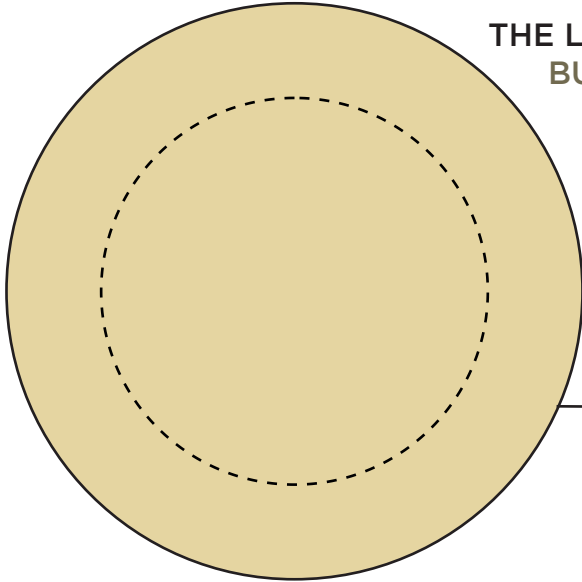

COZY

Cozy 11oz Glass Mug W/ Smooth Bamboo Lid

Purchase Order # XXXXXXXXXX

Dashed line indicates imprint area and will not appear on your product.
STANDARD IMPRINT LOCATION FOR THIS ITEM IS THE LID.
GLASS IMPRINT AVAILABLE WITH ADDITIONAL CHARGE.

THE LID LASER ENGRAVES IN
BURNT WOOD COLOR

JOB: XXXXXXXXXXXX
ARTIST: XXXXXXXXXXXX

IMPRINT COLOR: XXXXXXXXXXXX

TOP OF LID IMPRINT

SIDE 2

SIDE 1

IMPRINT AREA LID (STANDARD): 2 in. Diameter

IMPRINT AREA MUG: 2.5 in. W x 2 in. H

IMPRINT AREA: 3 in. DIAMETER

ENLARGED