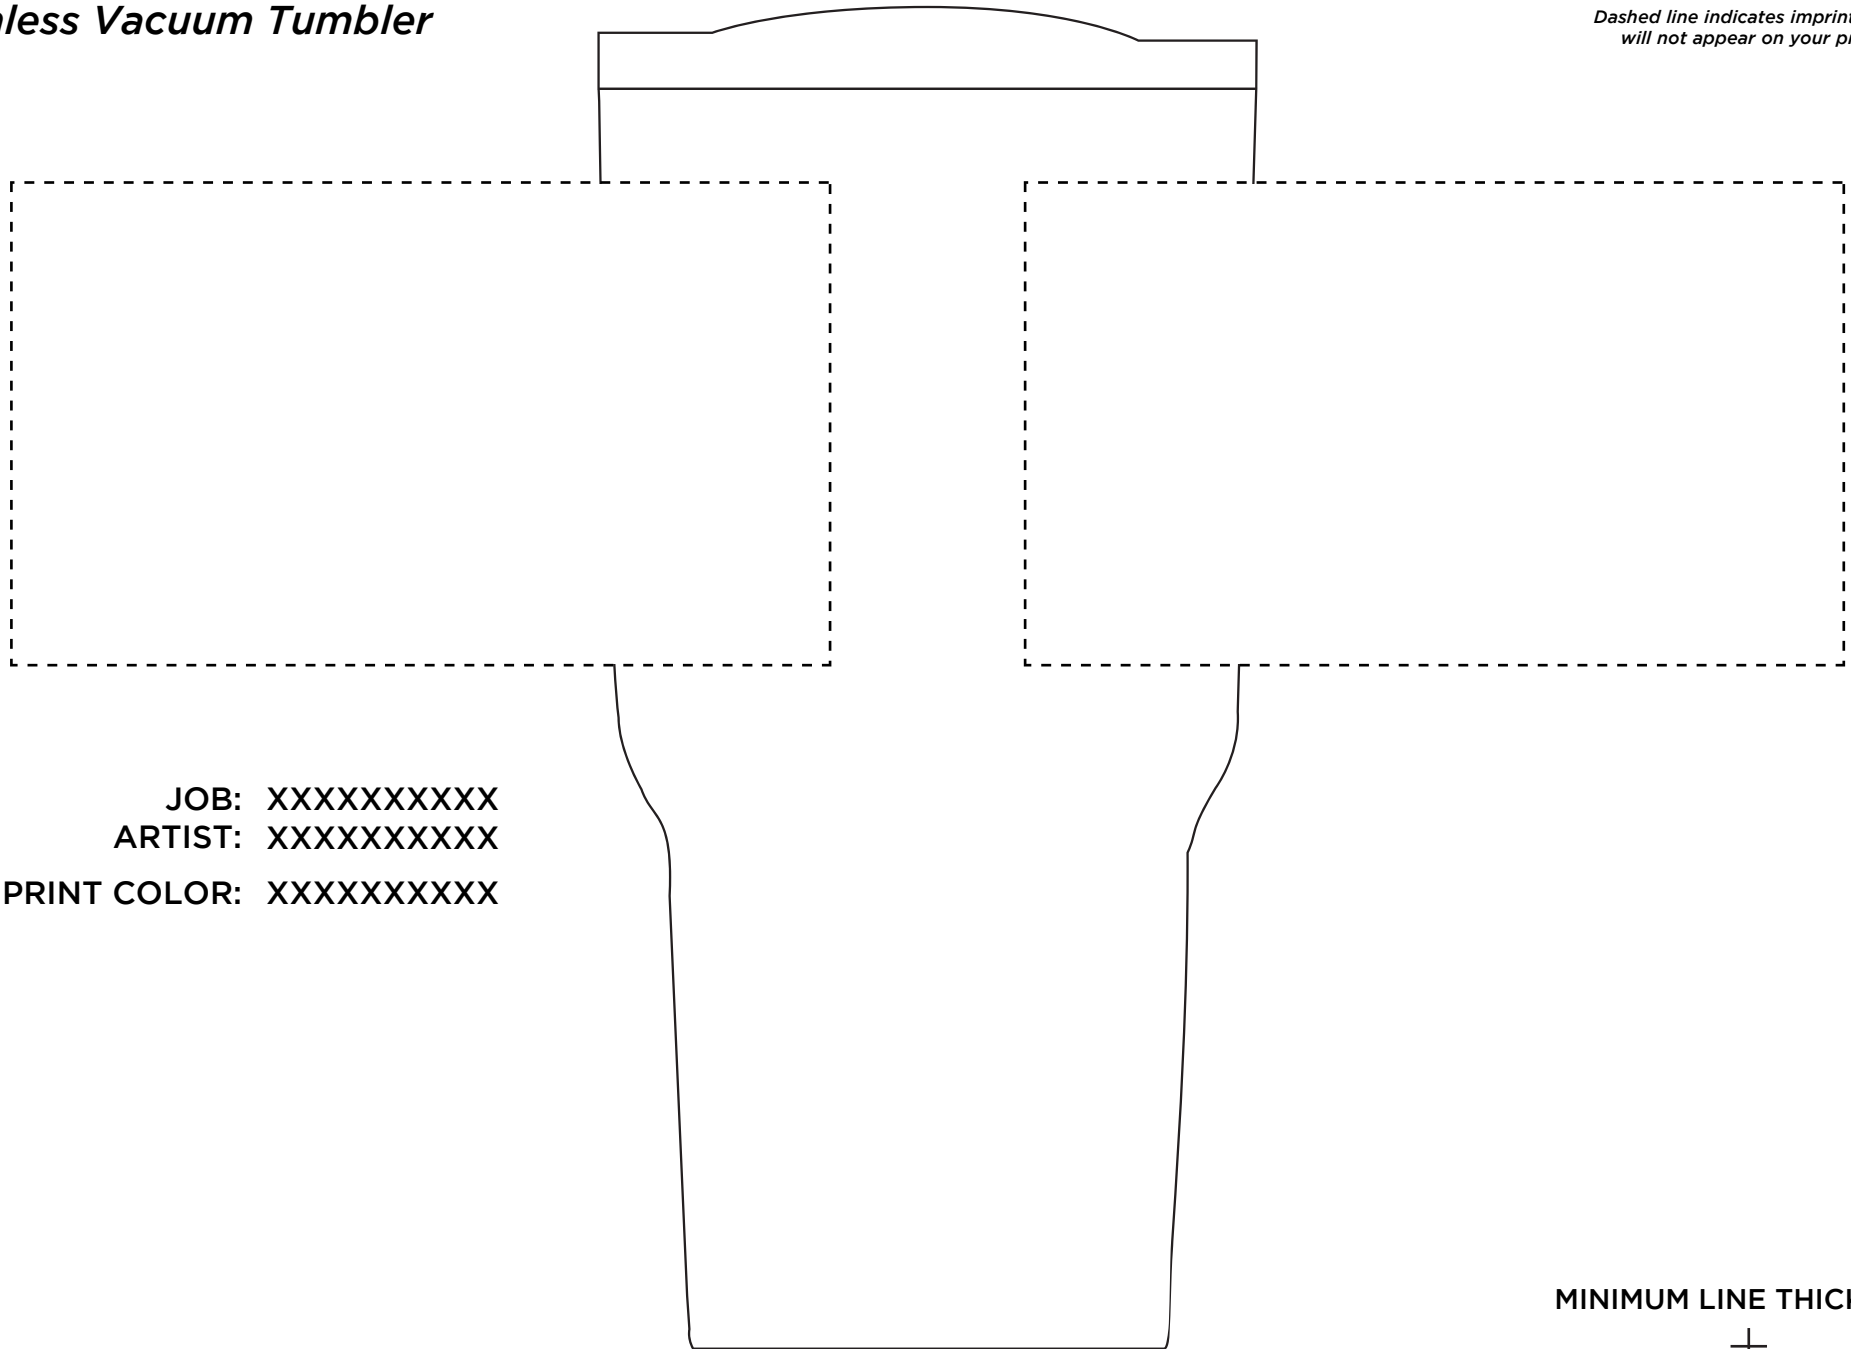

CHIMP20

*Chimp 20 oz Double Wall
Stainless Vacuum Tumbler*

Purchase Order #

XXXXXXXXXXXX

*Dashed line indicates imprint area and
will not appear on your product.*

JOB: XXXXXXXXXXXX
ARTIST: XXXXXXXXXXXX
IMPRINT COLOR: XXXXXXXXXXXX

MINIMUM LINE THICKNESS

MINIMUM FONT PT SIZE

Ee

IMPRINT AREA: 4.25 in. W x 2.5 in. H

CHIMP20

Chimp 20 oz Double Wall
Stainless Vacuum Tumbler

Purchase Order #

XXXXXXXXXXXX

*Dashed line indicates imprint area and
will not appear on your product.*

JOB: XXXXXXXXXXXX
ARTIST: XXXXXXXXXXXX
IMPRINT COLOR: XXXXXXXXXXXX

MINIMUM LINE THICKNESS

MINIMUM FONT PT SIZE

Ee

MINIMUM FONT PT SIZE

Purchase Order #

XXXXXXXXXXXX

Dashed line indicates imprint area and
will not appear on your product.

IMPRINT AREA: 2 in. W x 2 in. H