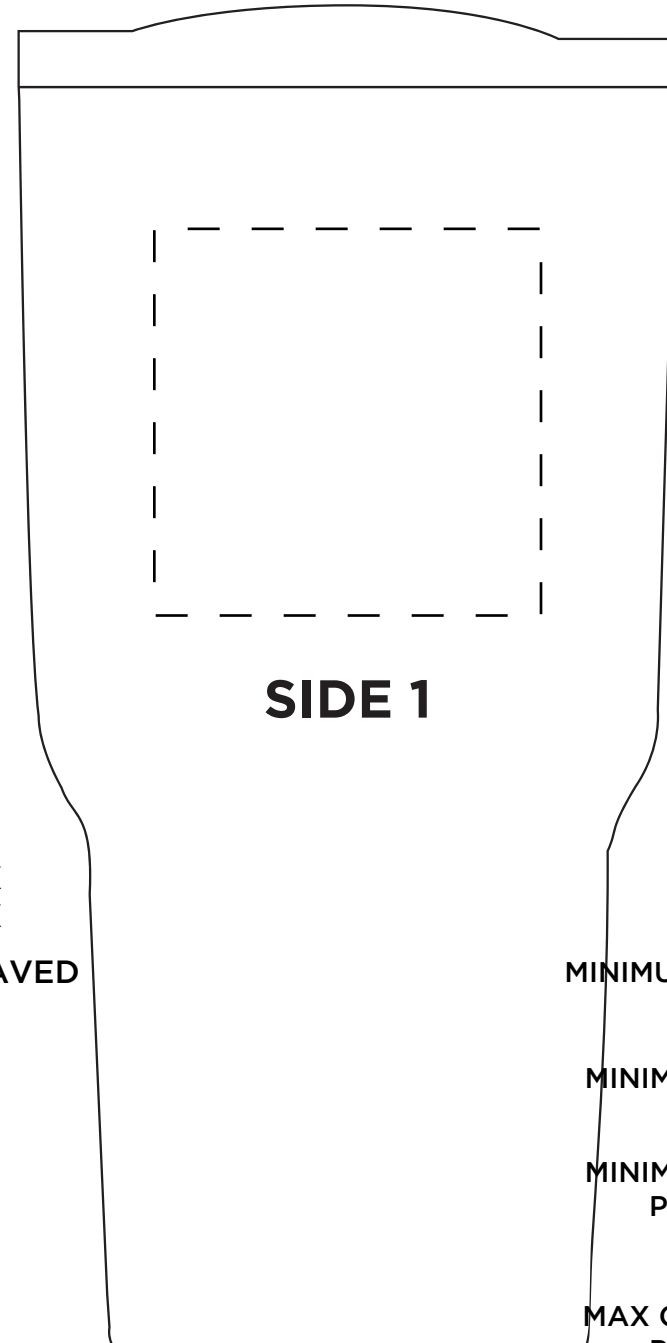

*Dashed line indicates imprint area and
will not appear on your product.*

JOB: XXXXXXXXXXXX
ARTIST: XXXXXXXXXXXX
IMPRINT COLOR: XXXXXXXXXXXX

MINIMUM LINE THICKNESS

MINIMUM FONT PT SIZE

Ee

MINIMUM FONT PT SIZE

Personalization

Ee

MAX CHARACTERS FOR

Personalization

22

IMPRINT AREA: 10.33 in. W x 3.36 in. H

CHIMP20

Chimp 20 oz Double Wall
Stainless Vacuum Tumbler

Purchase Order #

XXXXXXXXXXXX

Dashed line indicates imprint area and
will not appear on your product.

IMPRINT AREA: 2 in. W x 2 in. H