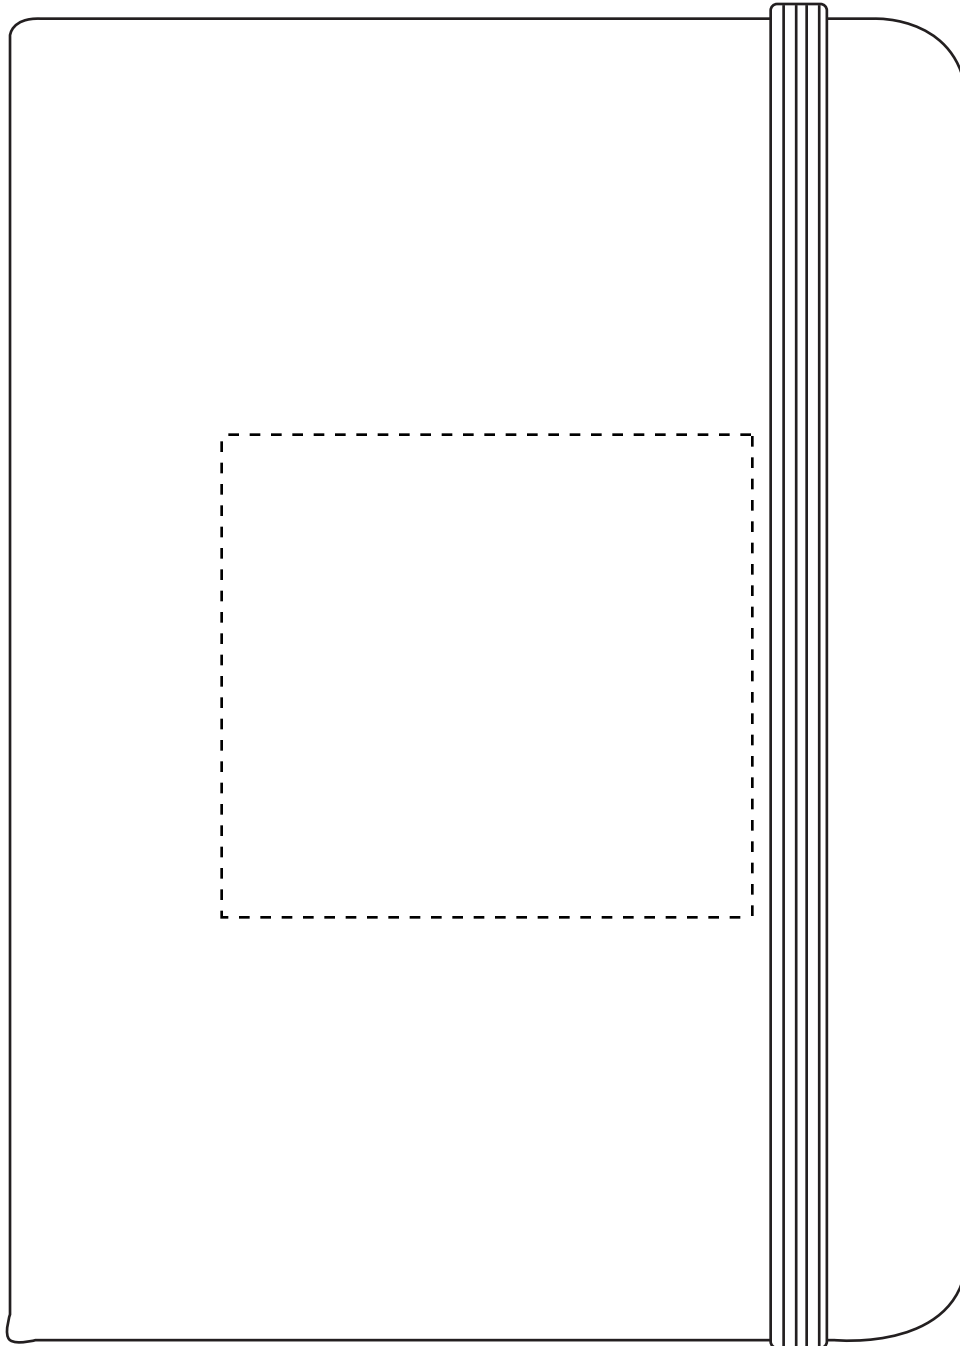

NOTE: Exact opposite sides cannot be guaranteed.

HEMINGWAY

Hemingway Journal

Purchase Order #

XXXXXXXXXX

Dashed line indicates imprint area and will not appear on your product.

JOB: XXXXXXXXXXXX

ARTIST: XXXXXXXXXXXX

IMPRINT COLOR(S): XXXXXXXXXXXX

IMPRINT AREA: 2.75 in. W x 2.5 in. H

TWILIGHT

Twilight Super Glide Pen

Purchase Order #

XXXXXXXXXX

Dashed line indicates imprint area and will not appear on your product.

JOB: XXXXXXXXXXXX
ARTIST: XXXXXXXXXXXX

Purchase Order #

XXXXXXXXXXXX

Dashed line indicates imprint area and will not appear on your product.

LIVE IMPRINT AREA: 5 in. W. x 3.5 in. H.
FULL CARD: 5.5 in. W x 4 in. H.

CIRCLESEAL

3" Circle Label

Purchase Order # XXXXXXXXXX

Dashed line indicates imprint area and will not appear on your product.

JOB: XXXXXXXXXXXX

ARTIST: XXXXXXXXXXXX

IMPRINT COLOR(S): XXXXXXXXXXXX