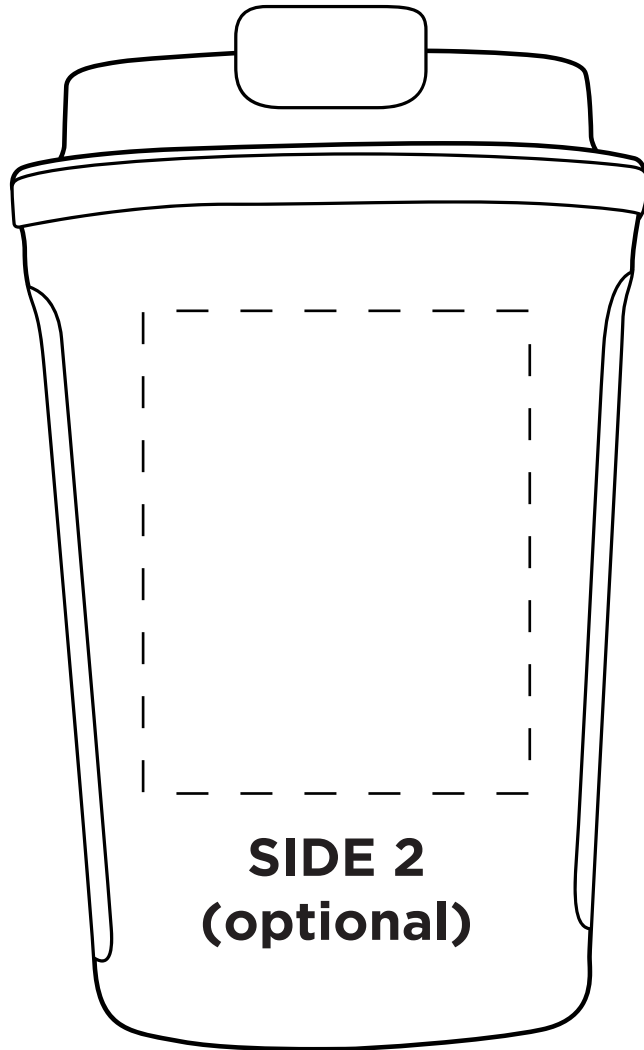

ONYX
13 oz Stainless
To-Go Coffee Tumbler

JOB: XXXXXXXXXXXX
ARTIST: XXXXXXXXXXXX

IMPRINT COLOR: LASER ENGRAVED

Purchase Order #

XXXXXXXXXXXX

Dashed line indicates imprint area and will not appear on your product.

NOTE: Exact opposite sides cannot be guaranteed.

HEMINGWAY

Hemingway Journal

Purchase Order #

XXXXXXXXXX

Dashed line indicates imprint area and will not appear on your product.

JOB: XXXXXXXXXXXX

ARTIST: XXXXXXXXXXXX

IMPRINT COLOR(S): XXXXXXXXXXXX

IMPRINT AREA: 2.75 in. W x 2.5 in. H

TWILIGHT

Twilight Super Glide Pen

Purchase Order #

XXXXXXXXXX

Dashed line indicates imprint area and will not appear on your product.

JOB: XXXXXXXXXXXX
ARTIST: XXXXXXXXXXXX

Purchase Order #

XXXXXXXXXXXX

Dashed line indicates imprint area and will not appear on your product.

LIVE IMPRINT AREA: 5 in. W. x 3.5 in. H.
FULL CARD: 5.5 in. W x 4 in. H.

CIRCLESEAL

3" Circle Label

Purchase Order # XXXXXXXXXX