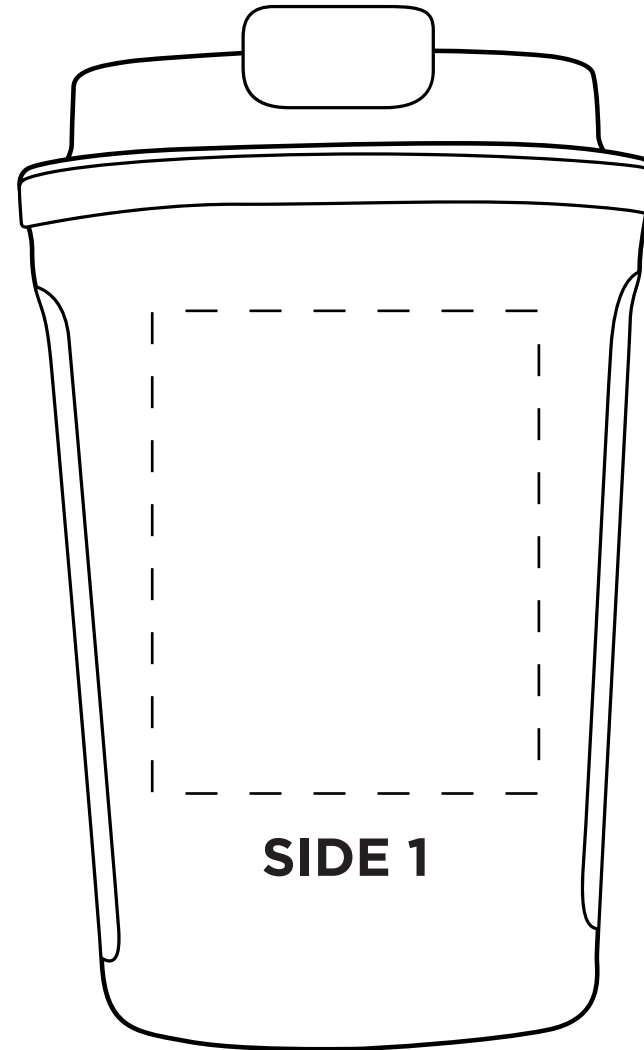

ONYX
13 oz Stainless
To-Go Coffee Tumbler

JOB: XXXXXXXXXXXX
ARTIST: XXXXXXXXXXXX

IMPRINT COLOR: LASER ENGRAVED

Purchase Order #

XXXXXXXXXXXX

Dashed line indicates imprint area and will not appear on your product.

NOTE: Exact opposite sides cannot be guaranteed.

HEMINGWAY

Hemingway Journal

Purchase Order #

XXXXXXXXXX

Dashed line indicates imprint area and will not appear on your product.

JOB: XXXXXXXXXXXX

ARTIST: XXXXXXXXXXXX

IMPRINT COLOR(S): XXXXXXXXXXXX

IMPRINT AREA: 2.75 in. W x 2.5 in. H

TWILIGHT

Twilight Super Glide Pen

Purchase Order #

XXXXXXXXXX

Dashed line indicates imprint area and will not appear on your product.

JOB: XXXXXXXXXXXX
ARTIST: XXXXXXXXXXXX

Purchase Order #

XXXXXXXXXXXX

Dashed line indicates imprint area and will not appear on your product.

LIVE IMPRINT AREA: 5 in. W. x 3.5 in. H.
FULL CARD: 5.5 in. W x 4 in. H.

CIRCLESEAL

3" Circle Label

Purchase Order # XXXXXXXXXX