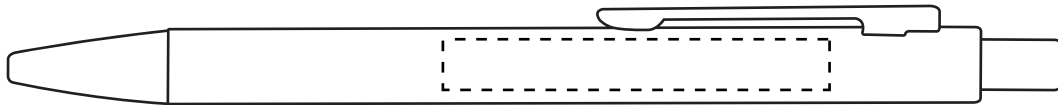

NOTE: Exact opposite sides cannot be guaranteed.

HEMINGWAY

Hemingway Journal

Purchase Order #

XXXXXXXXXX

Dashed line indicates imprint area and will not appear on your product.

JOB: XXXXXXXXXXXX

ARTIST: XXXXXXXXXXXX

IMPRINT COLOR(S): XXXXXXXXXXXX

IMPRINT AREA: 2.75 in. W x 2.5 in. H

TWILIGHT

Twilight Super Glide Pen

Purchase Order #

XXXXXXXXXX

Dashed line indicates imprint area and will not appear on your product.

JOB: XXXXXXXXXXXX
ARTIST: XXXXXXXXXXXX

IMPRINT COLOR: LASER ENGRAVED

FLAT ARTWORK
(FOR PROOFERS)

ENLARGED

IMPRINT AREA: 2 in. W x .25 in. H

ROMANCECARD

4 in. x 5.5 in. Romance Card

JOB: XXXXXXXXXXXX
ARTIST: XXXXXXXXXXXX

IMPRINT COLOR(S): XXXXXXXXXXXX

Purchase Order #

XXXXXXXXXXXX

Dashed line indicates imprint area and will not appear on your product.

LIVE IMPRINT AREA: 5 in. W. x 3.5 in. H.
FULL CARD: 5.5 in. W x 4 in. H.

CIRCLESEAL

3" Circle Label

Purchase Order # XXXXXXXXXX