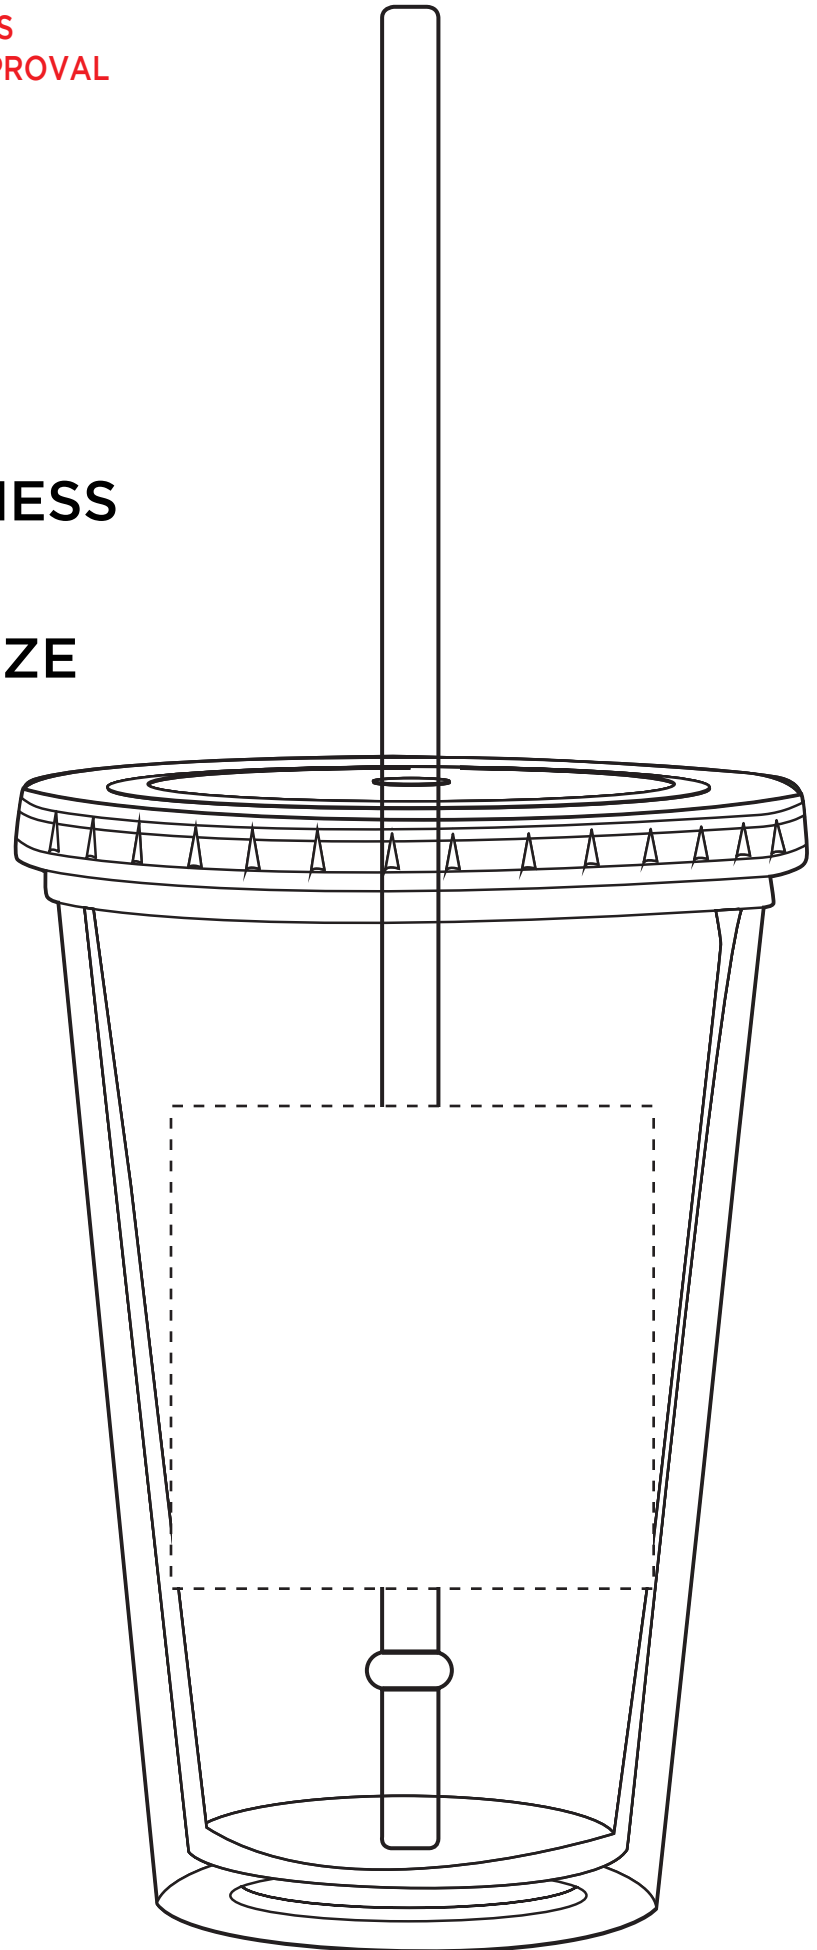

BOLERO-FDP

Bolero 16 oz Tumbler with Straw

**PLEASE NOTE: STANDARD PRODUCTION TIME IS
10-15 BUSINESS DAYS FROM PAPER PROOF APPROVAL**

Purchase Order # XXXXXXXXXX

Dashed line indicates imprint area and will not appear on your product.

**JOB: XXXXXXXXXXXX
ARTIST: XXXXXXXXXXXX**

IMPRINT COLOR: XXXXXXXXXXXX

**QTY: XXXXXXXXXXXX
ITEM COLOR: XXXXXXXXXXXX**

MINIMUM LINE THICKNESS

+

MINIMUM FONT PT SIZE

Ee

2 SIDE IMPRINT AREA: 2.5 in. W x 2.5 in. H