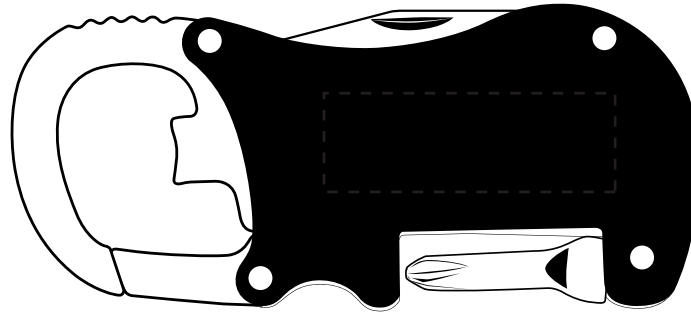

BOCSK

*Bottle Opener Carabiner
w/Screwdriver & Knife*

Purchase Order #

XXXXXXXXXX

Dashed line indicates imprint area and will not appear on your product.

JOB: XXXXXXXXXXXX
ARTIST: XXXXXXXXXXXX

IMPRINT AREA: 1.5 in W x 0.5 in H

ENLARGED