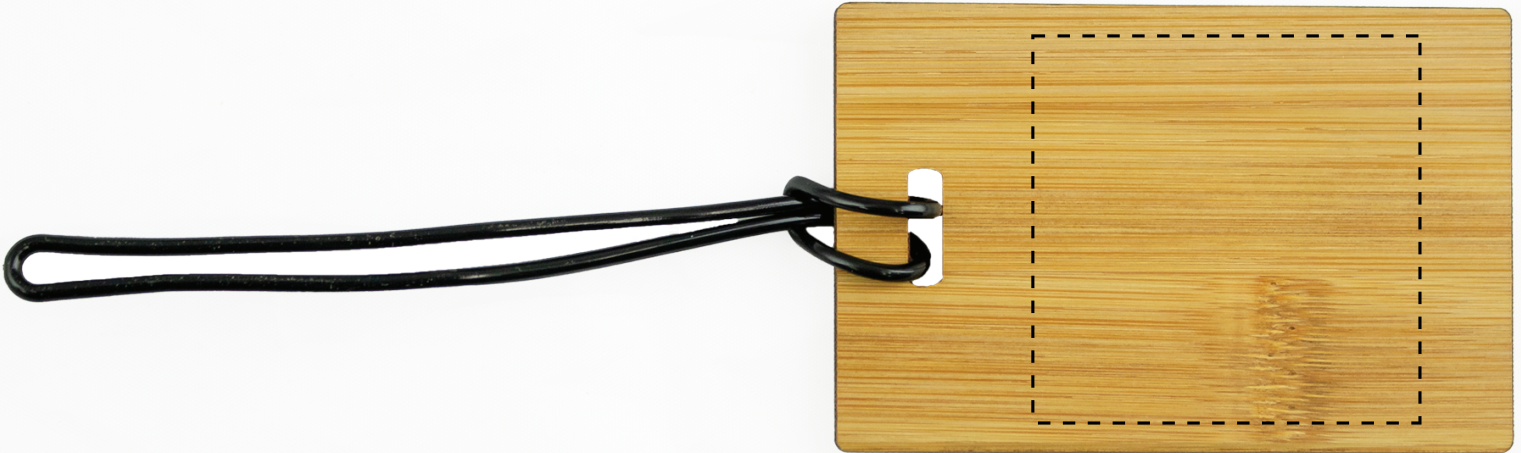

BLT

**Blt Bamboo Luggage Tag
(LASER ENGRAVED)**

Purchase Order # XXXXXXXXXX
Dashed line indicates imprint area and will not appear on your product.

JOB: XXXXXXXXXXXX
ARTIST: XXXXXXXXXXXX

IMP. COLOR: LASER ENGRAVED

BLT

Blt Bamboo Luggage Tag
(SCREEN PRINT)

Purchase Order # XXXXXXXXXX

Dashed line indicates imprint area and will not appear on your product.

JOB: XXXXXXXXXXXX
ARTIST: XXXXXXXXXXXX
IMP. COLOR: XXXXXXXXXXXX