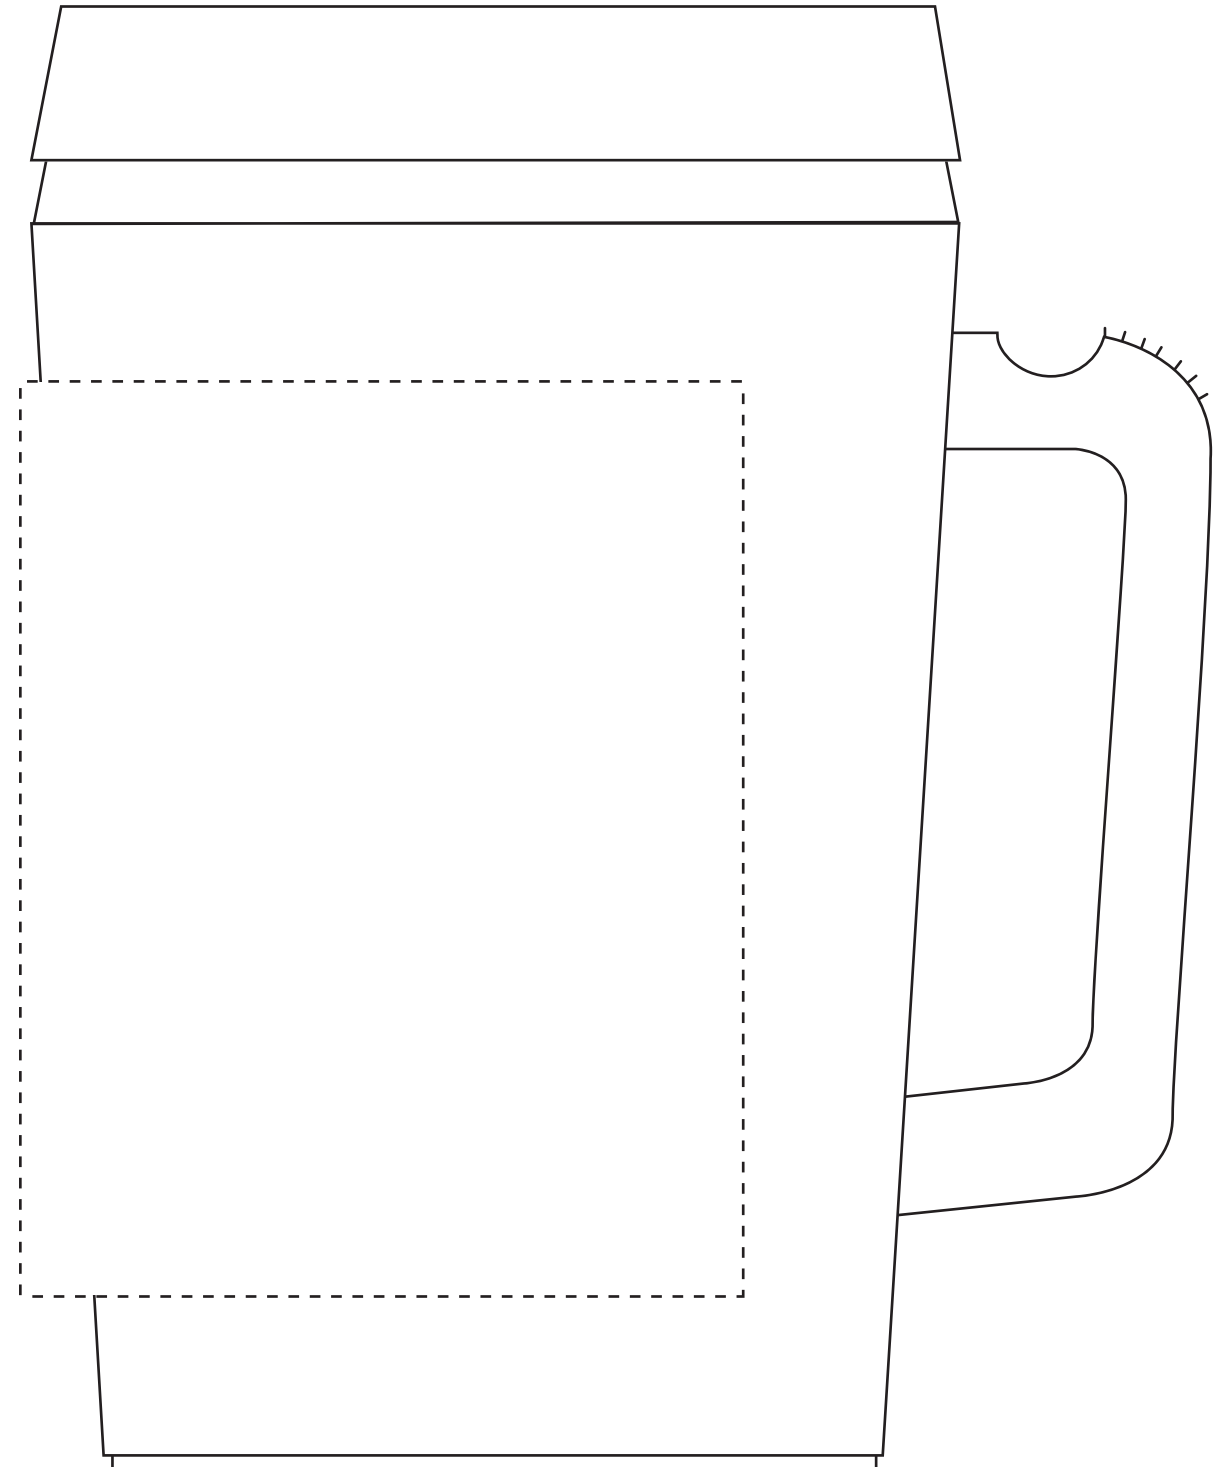

34MUG-FDP - 34 oz Insulated Mug

PLEASE NOTE: STANDARD PRODUCTION TIME IS
5-7 BUSINESS DAYS FROM PAPER PROOF APPROVAL

Purchase Order # XXXXXXXXXX

Dashed line indicates imprint area and will not appear on your product.

JOB: XXXXXXXXXXXX
ARTIST: XXXXXXXXXXXX
IMPRINT COLOR 1: XXXXXXXXXXXX
IMPRINT COLOR 2: XXXXXXXXXXXX

MINIMUM LINE THICKNESS
+
MINIMUM FONT PT SIZE
Ee

2 SIDED IMPRINT AREA: 3.75 in. W x 4.75 in. H