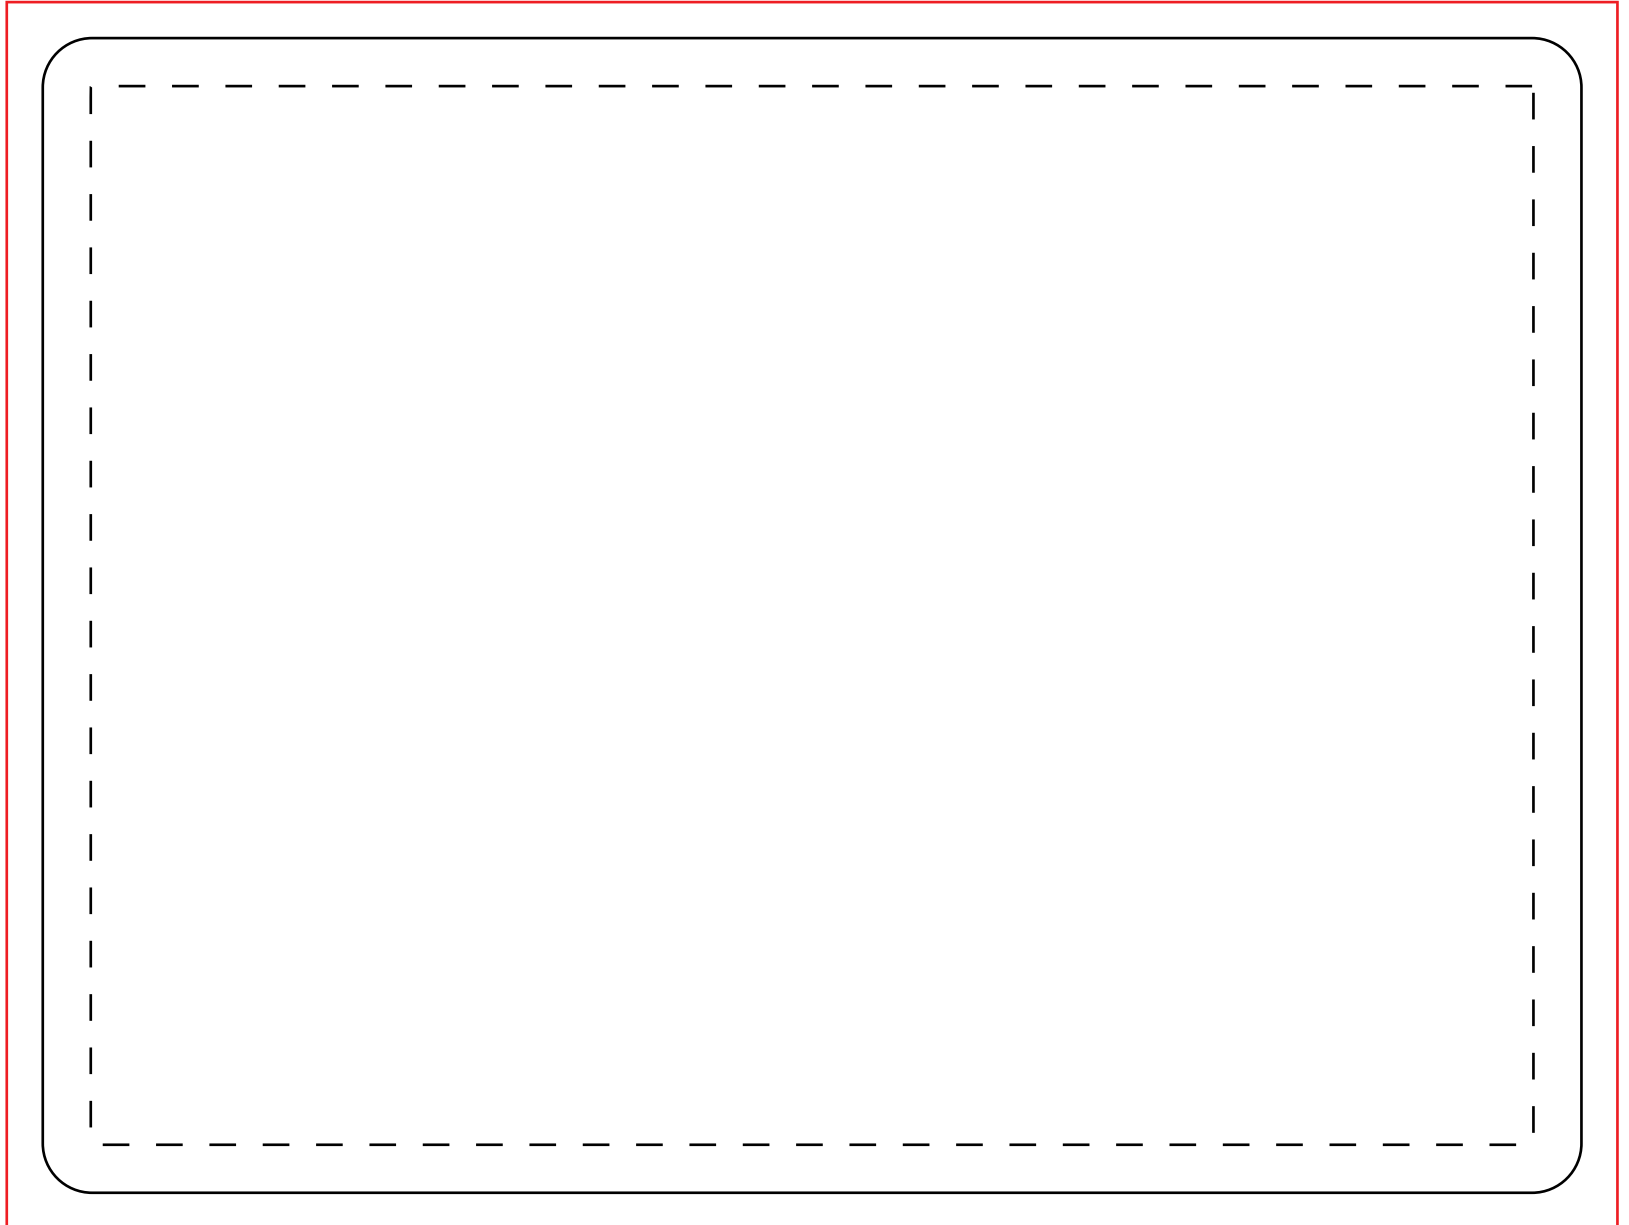

# 2064

6" x 8" x 1/8" Full  
Color Hard Surface  
Mouse Pad

JOB: XXXXXXXXXXXX  
ARTIST: XXXXXXXXXXXX  
IMPRINT COLOR: XXXXXXXXXXXX  
BACKGROUND COLOR: XXXXXXXXXXXX

Purchase Order # XXXXXXXXXXXX

*Dashed line indicates imprint area and will not appear on your product.  
Black line Indicates the item outline and will not appear on your product  
Red line indicates the full bleed line and will not appear on your product*

Review this proof to ensure that all elements are correctly placed. Due to the variation in computer monitors and printing processes, this proof is NOT FOR EXACT COLOR approval. Exact PMS color matching is not available, however colors are within an acceptable range.

IMPRINT AREA:  
7.5 in. W x 5.5 in. H