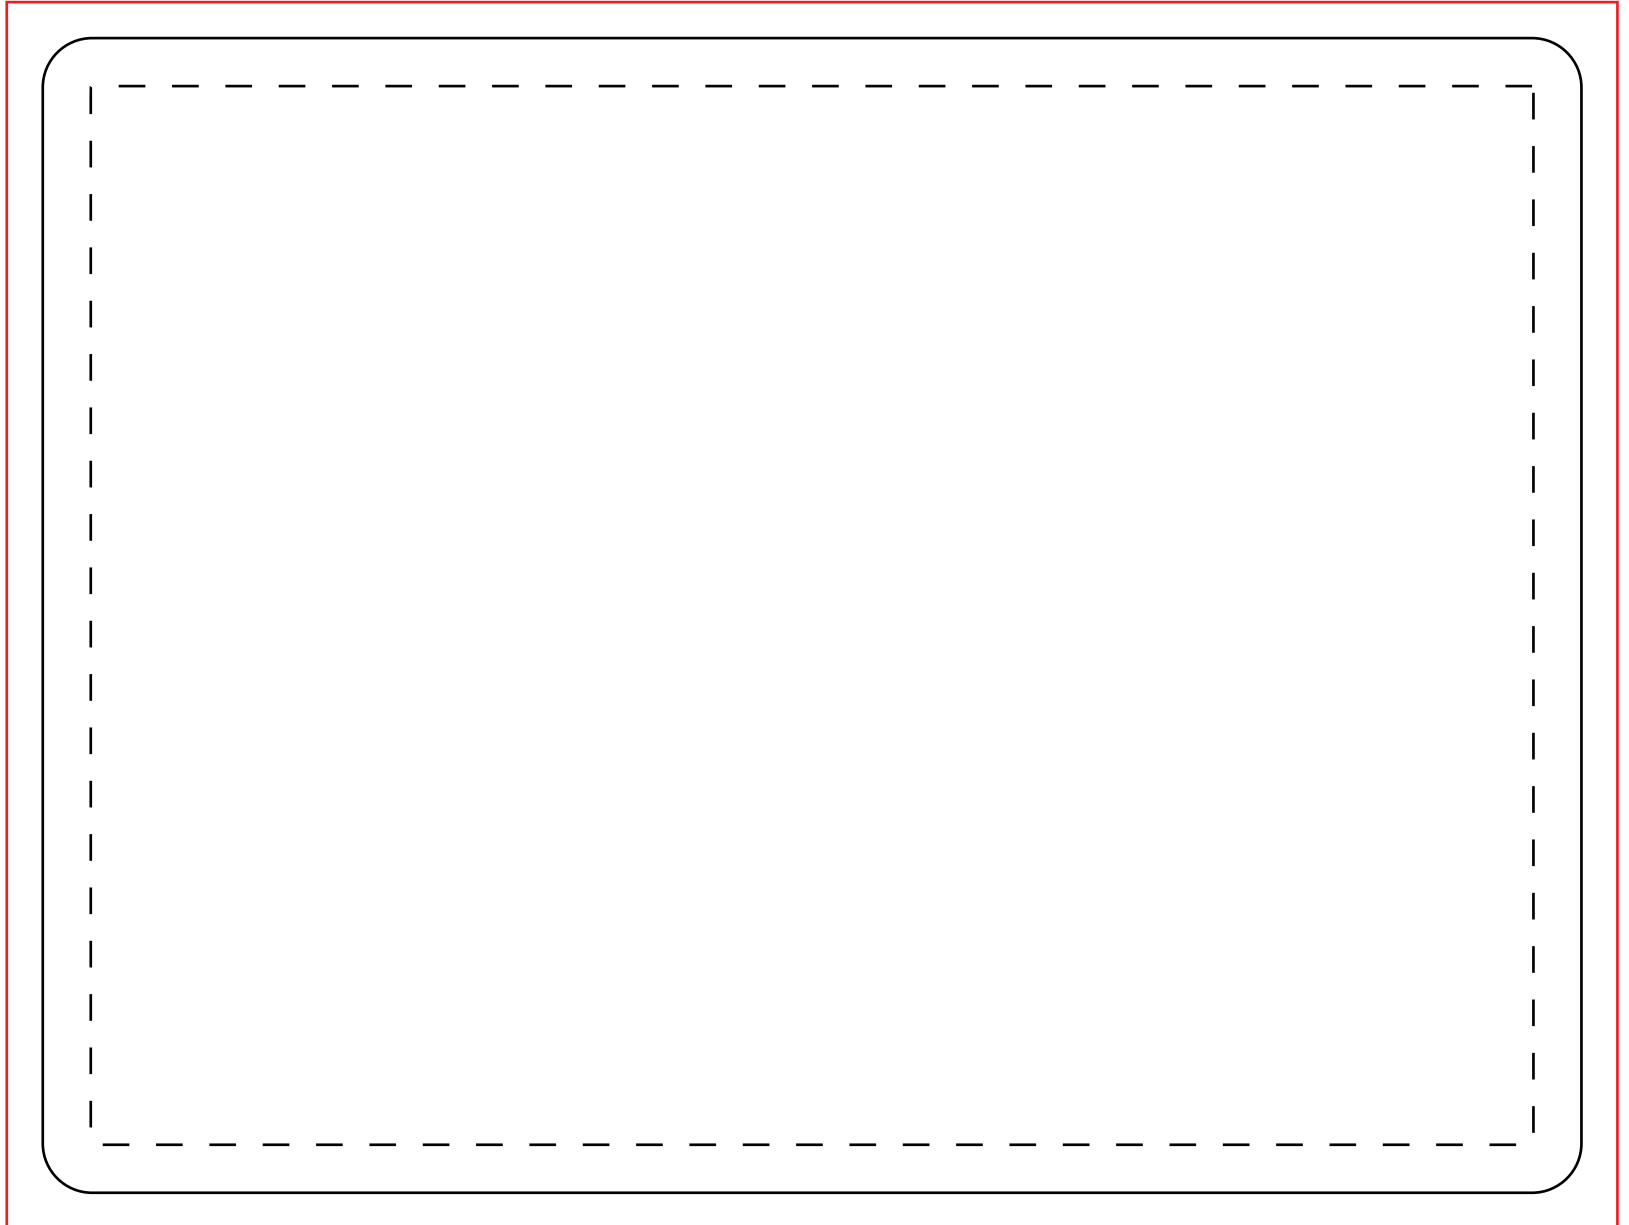

1064

6" x 8" x 1/8" Full
Color Soft Mouse Pad

*Dashed line indicates imprint area
and will not appear on your product.
Black line Indicates the item outline
and will not appear on your product
Red line indicates the full bleed line
and will not appear on your product*

Review this proof
to ensure that all elements are correctly
placed. Due to the variation in computer
monitors and printing processes,
this proof is NOT FOR EXACT COLOR
approval. Exact PMS color matching
is not available, however colors are
within an acceptable range.

JOB: XXXXXXXXXXXX

ARTIST: XXXXXXXXXXXX

IMPRINT COLOR: XXXXXXXXXXXX

BACKGROUND COLOR: XXXXXXXXXXXX

Purchase Order # XXXXXXXXXXXX

IMPRINT AREA:
7.5 in. W x 5.5 in. H