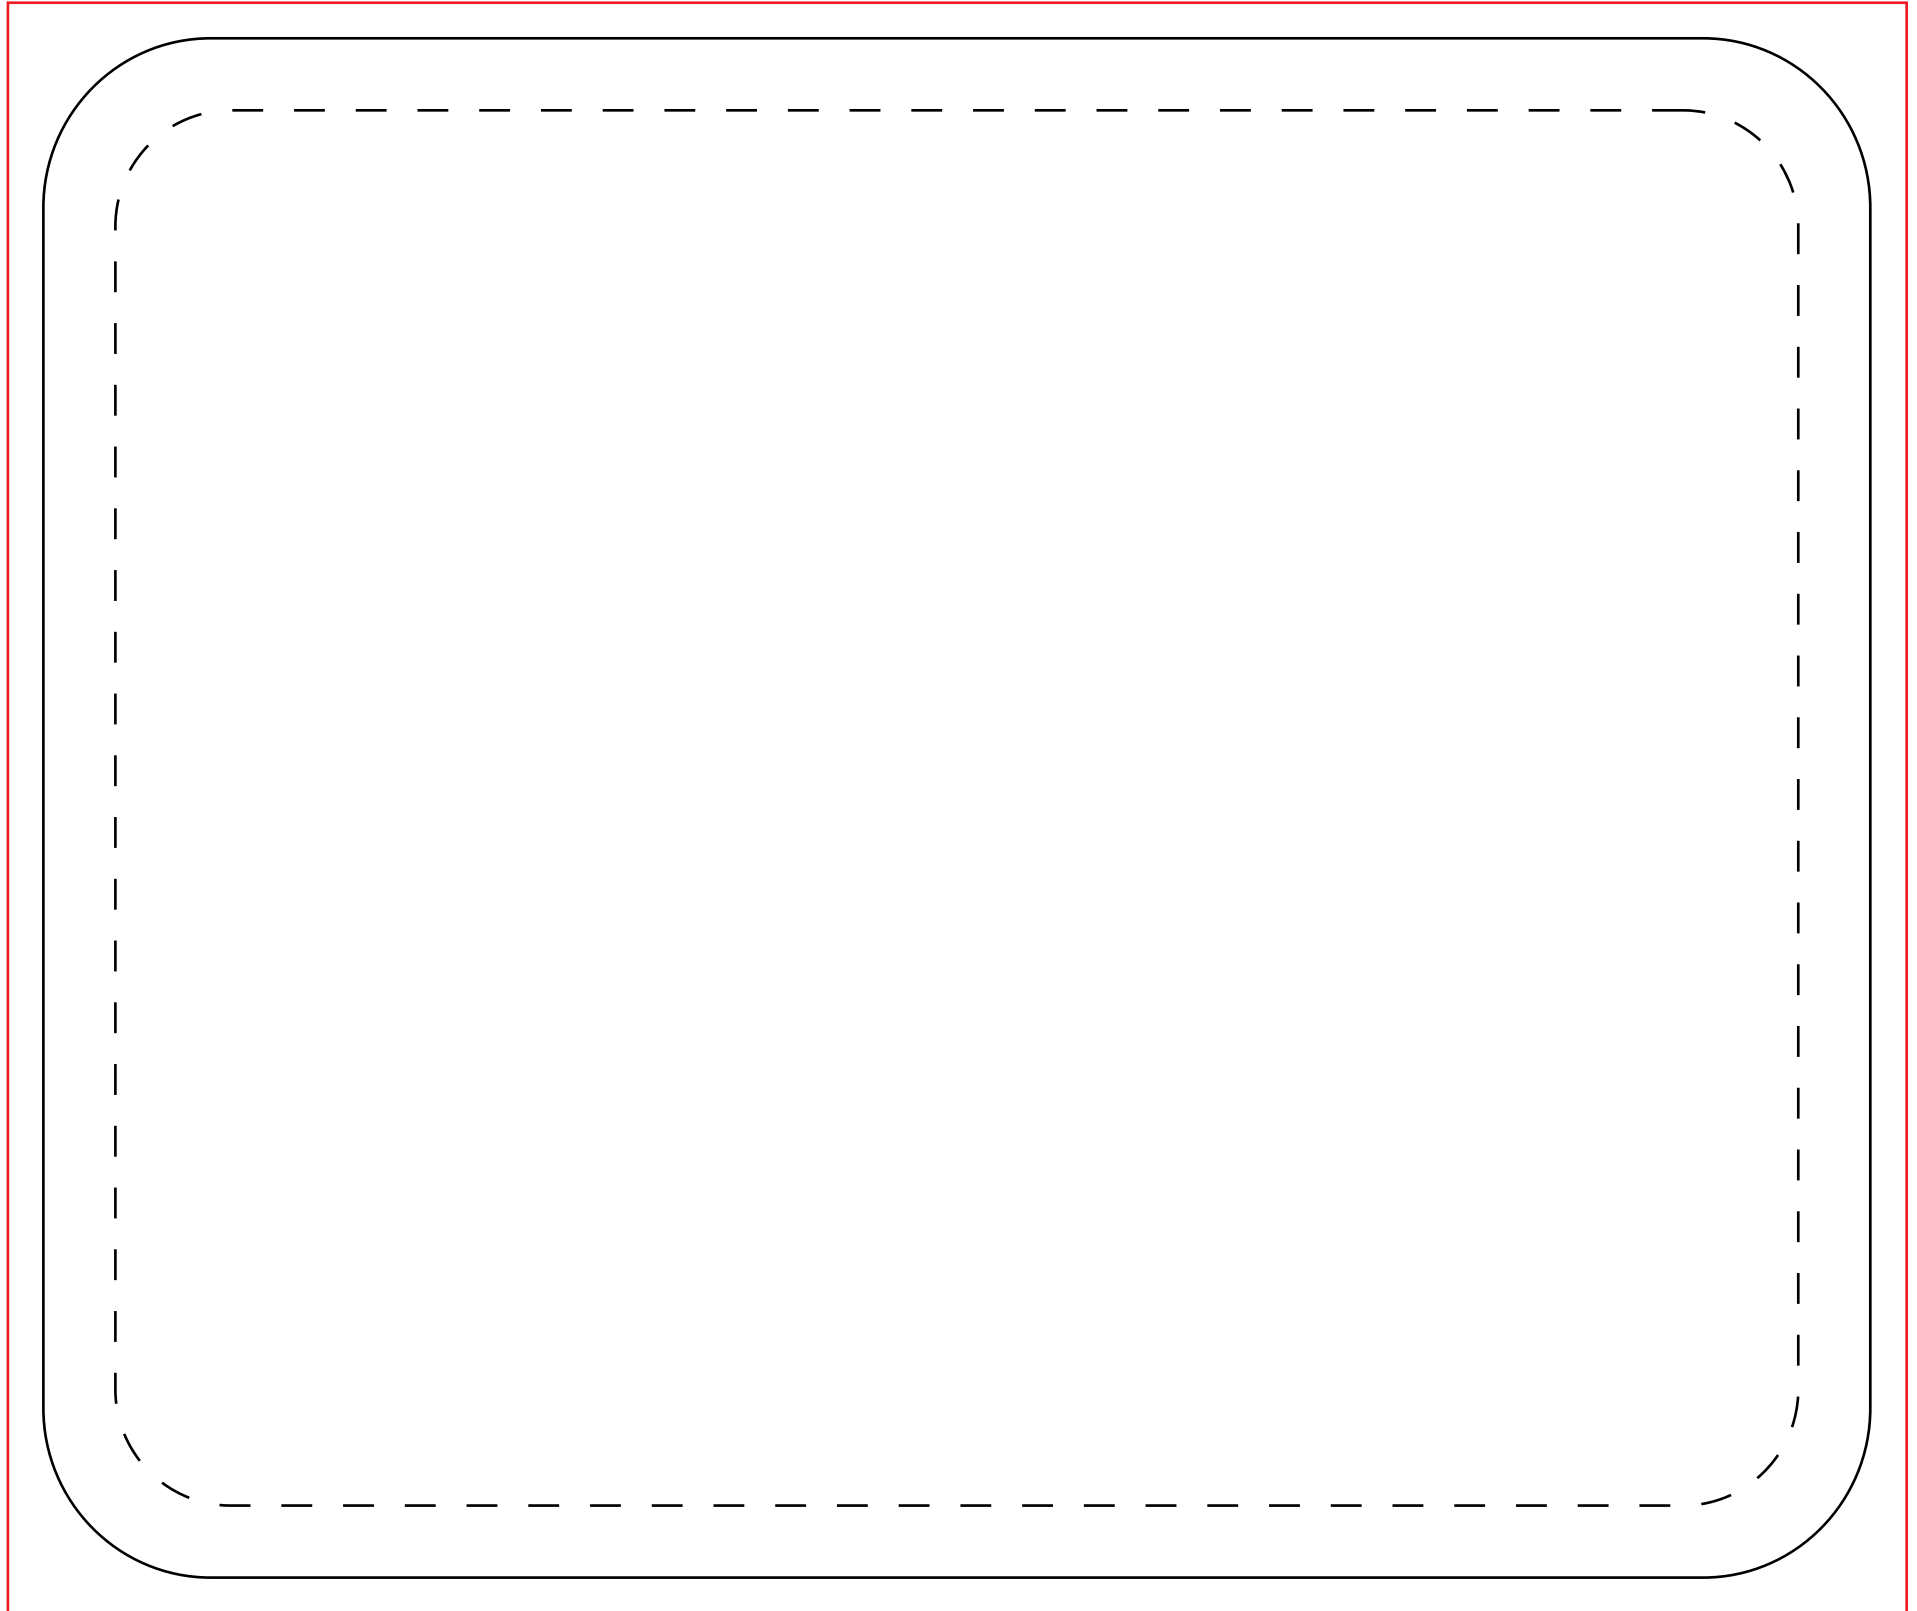

1034

8" x 9-1/2" x 1/8"

**Full Color Soft
Mouse Pad**

*Dashed line indicates imprint area
and will not appear on your product.
Black line Indicates the item outline
and will not appear on your product
Red line indicates the full bleed line
and will not appear on your product*

IMPRINT COLOR: XXXXXXXXXXXX

Purchase Order #

XXXXXXXXXXXX

IMPRINT AREA:
8.75 in. W x 7.25 in. H